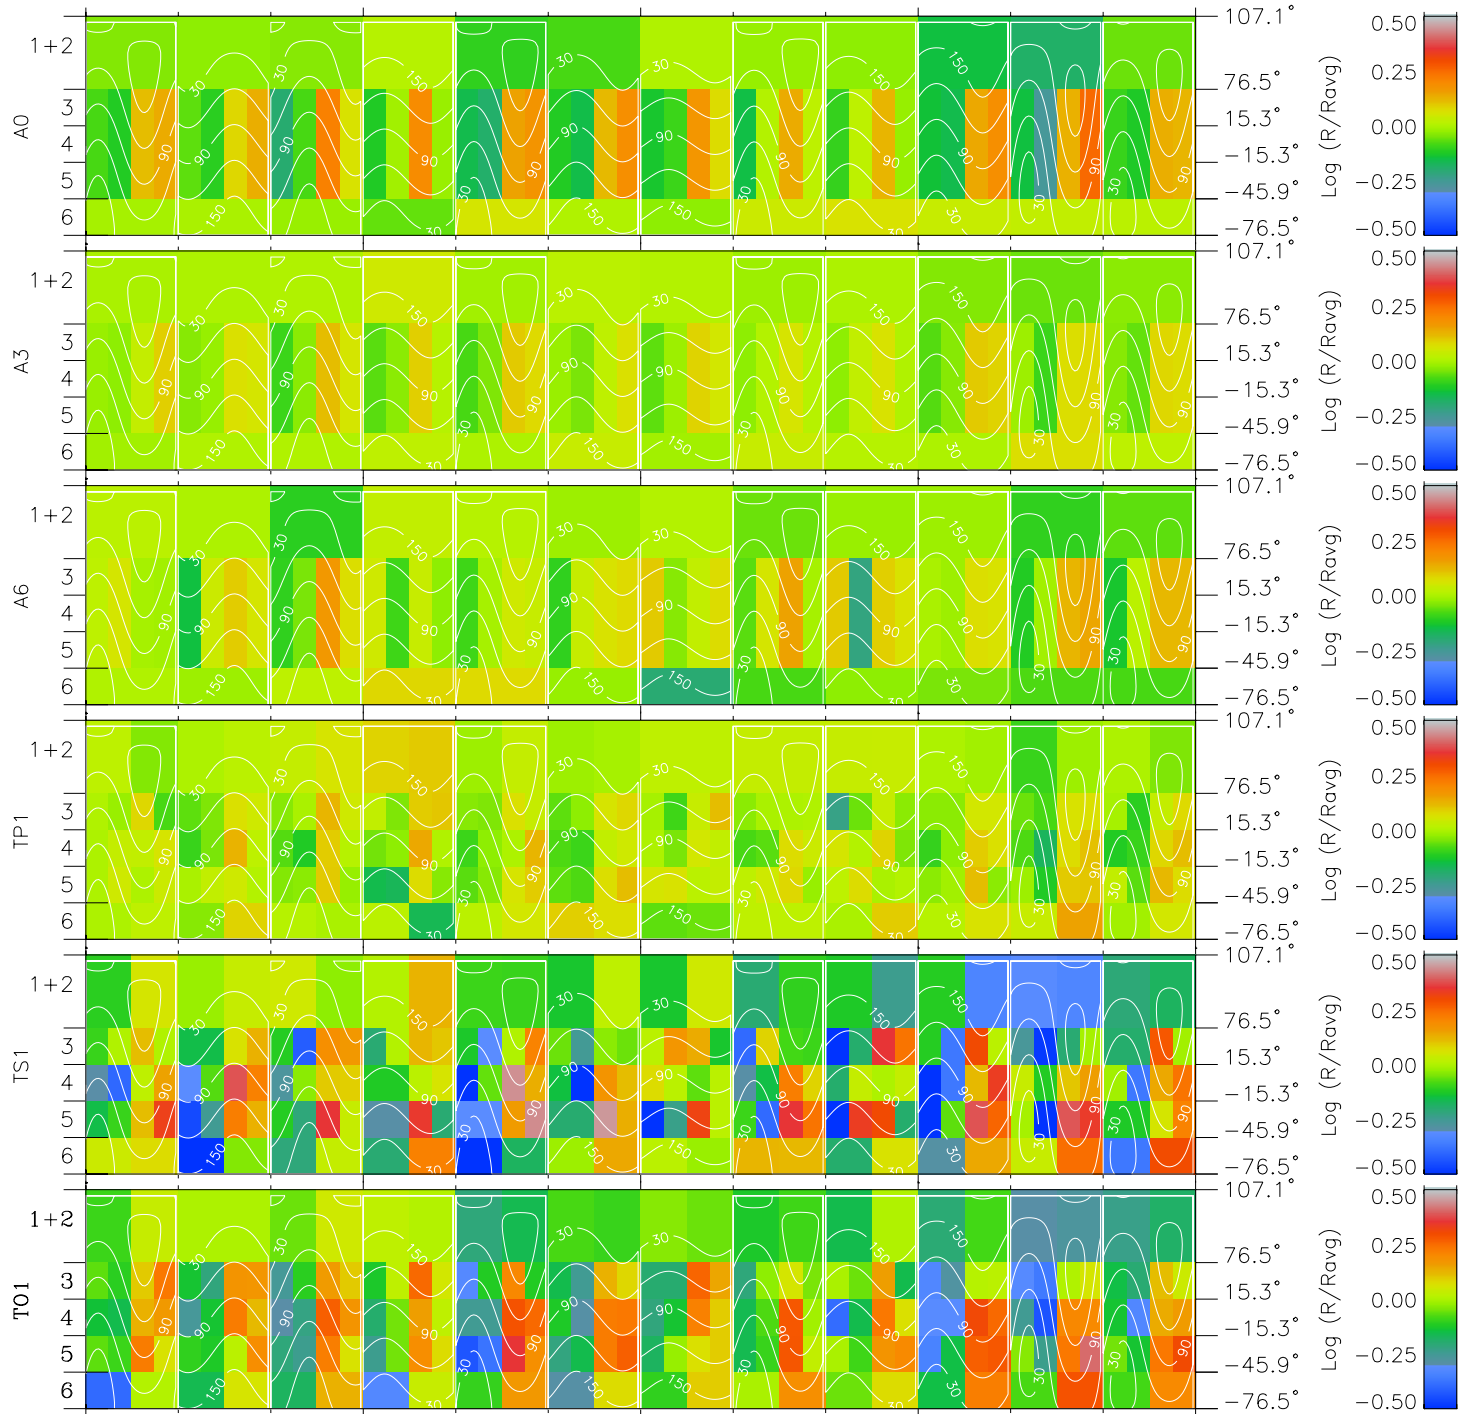

# Galileo EPD Real Time All-Sky Anisotropies 98239

Software Version: RTSKY\_MEAN V 1.20  
 Data Production: 06-03-00  
 Plot Production: Sun Sep 16 12:32:16 2001  
 Color File: wondr3  
 Geofactor File: 1.1

00:00:00 1998-239	239-06	239-12	239-18	00:00:00 1998-240	X JSE(R <sub>j</sub> )
+	+	+	+	+	Y JSE(R <sub>j</sub> )
-123.50	-123.38	-123.24	-123.10	-122.94	Z JSE(R <sub>j</sub> )
0.07	-0.30	-0.67	-1.04	-1.42	
4.62	4.63	4.64	4.65	4.66	

- ◇ = Jupiter look direction
- = Corotation look direction