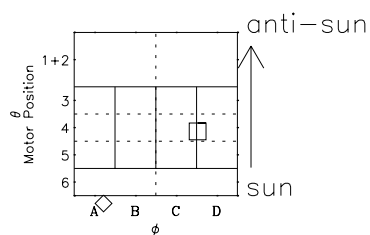

Galileo EPD Real-Time Omni 98239

Software Version: RTLINE_OMNI V 1.20
Data Production: 06-03-00
Plot Production: Sun Sep 16 12:34:04 2001

◇ = Jupiter look direction
□ = Corotation look direction