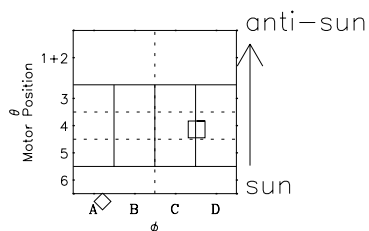

# Galileo EPD Real-Time Omni 98239

Software Version: RTLINE\_OMNI V 1.20  
Data Production: 06-03-00  
Plot Production: Sun Sep 16 12:34:03 2001

- ◇ = Jupiter look direction
- = Corotation look direction