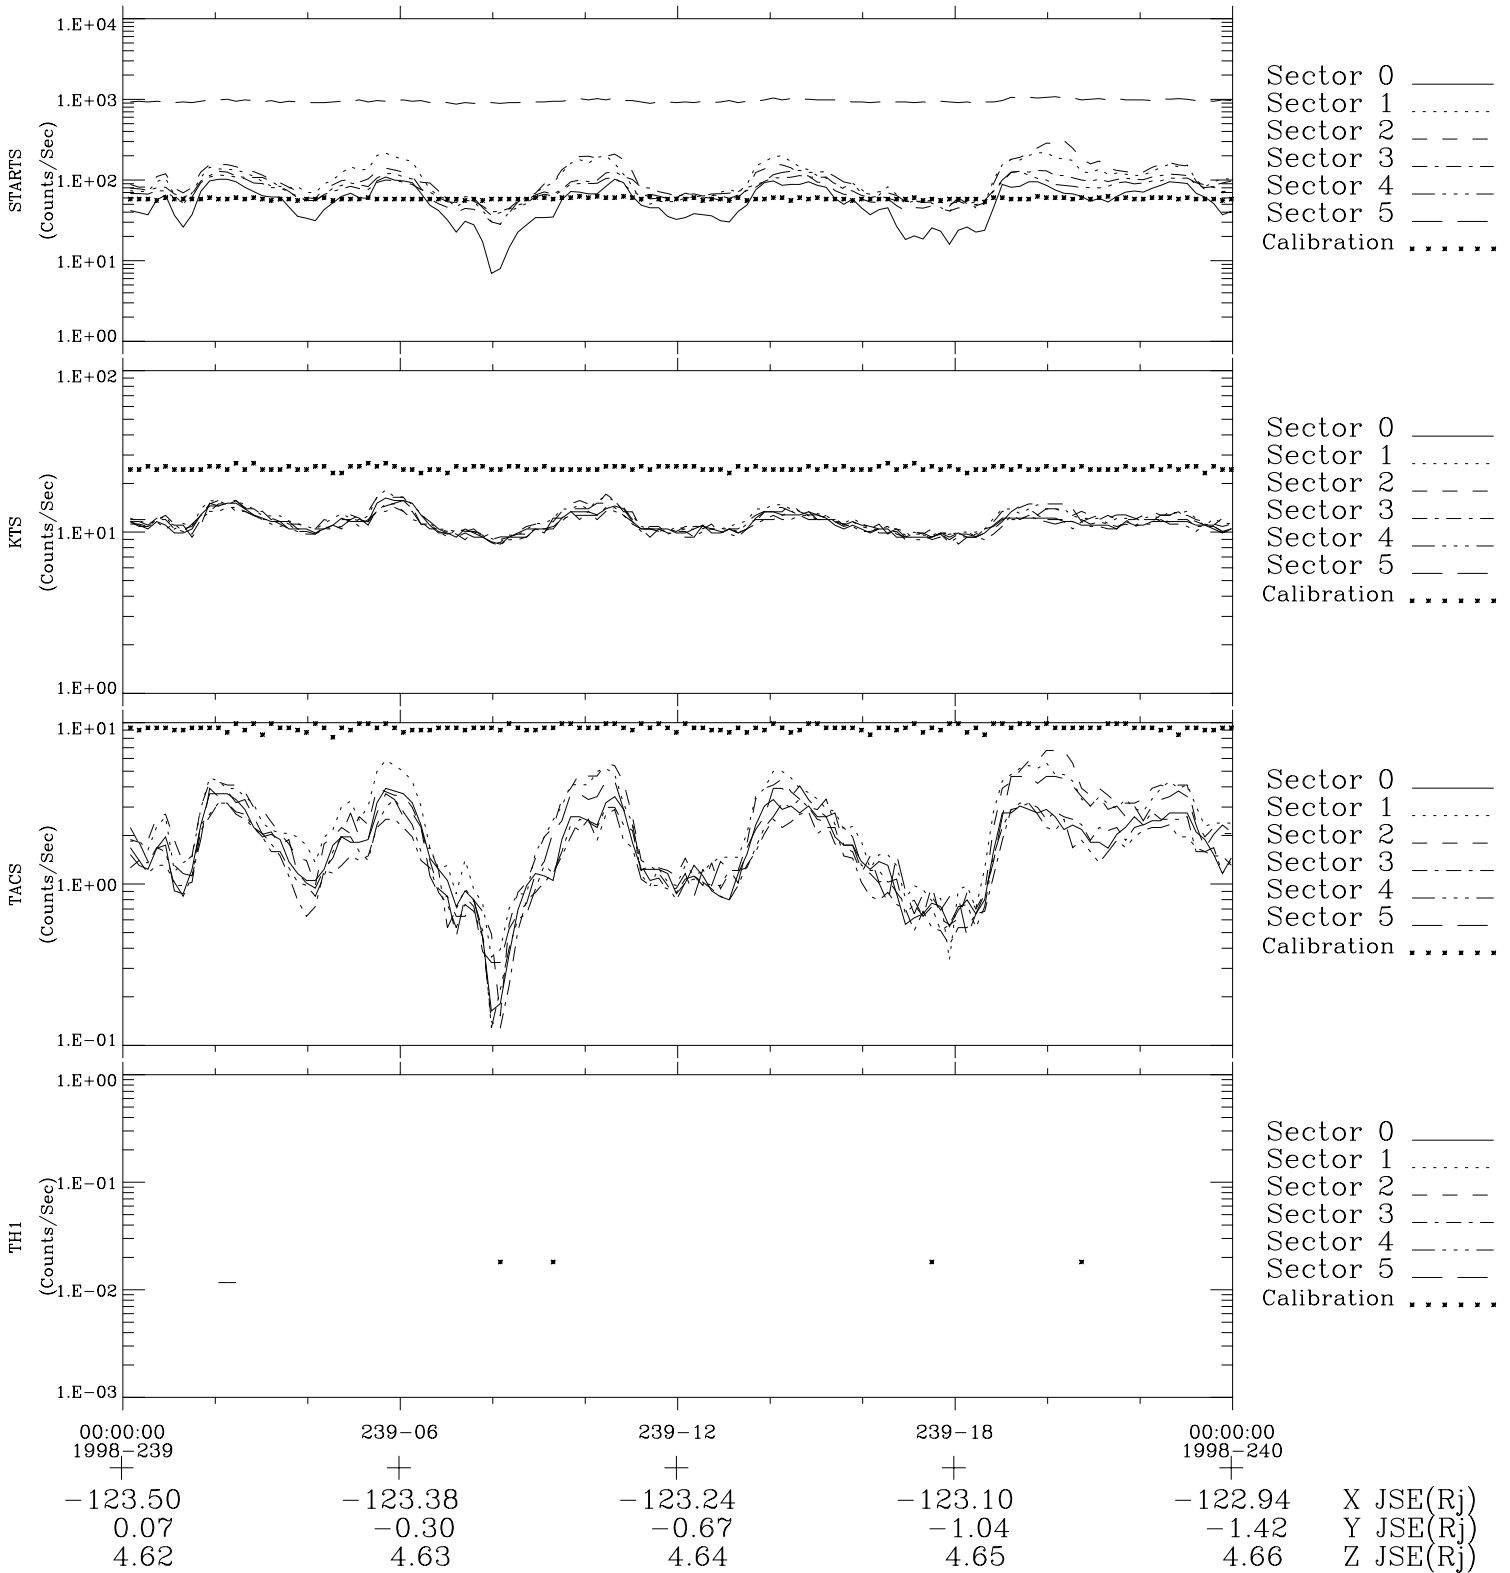

# Galileo EPD Real-Time Six-Sector 98239

Software Version: RTLINE\_R6 V 1.20  
Data Production: 06-03-00  
Plot Production: Sun Sep 16 12:34:11 2001

◇ = Jupiter look direction  
□ = Corotation look direction