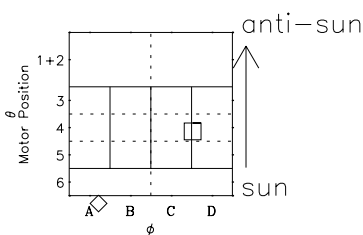

# Galileo EPD Real-Time Six-Sector 98239

Software Version: RTLINE\_R6 V 1.20  
Data Production: 06-03-00  
Plot Production: Sun Sep 16 12:34:11 2001

◇ = Jupiter look direction  
□ = Corotation look direction