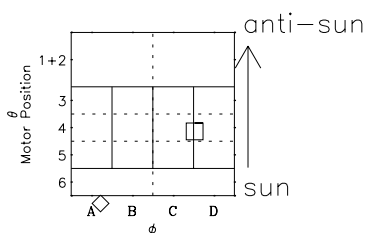

# Galileo EPD Real-Time Six-Sector 98239

Software Version: RTLINE\_R6 V 1.20  
Data Production: 06-03-00  
Plot Production: Sun Sep 16 12:34:10 2001

◇ = Jupiter look direction  
□ = Corotation look direction