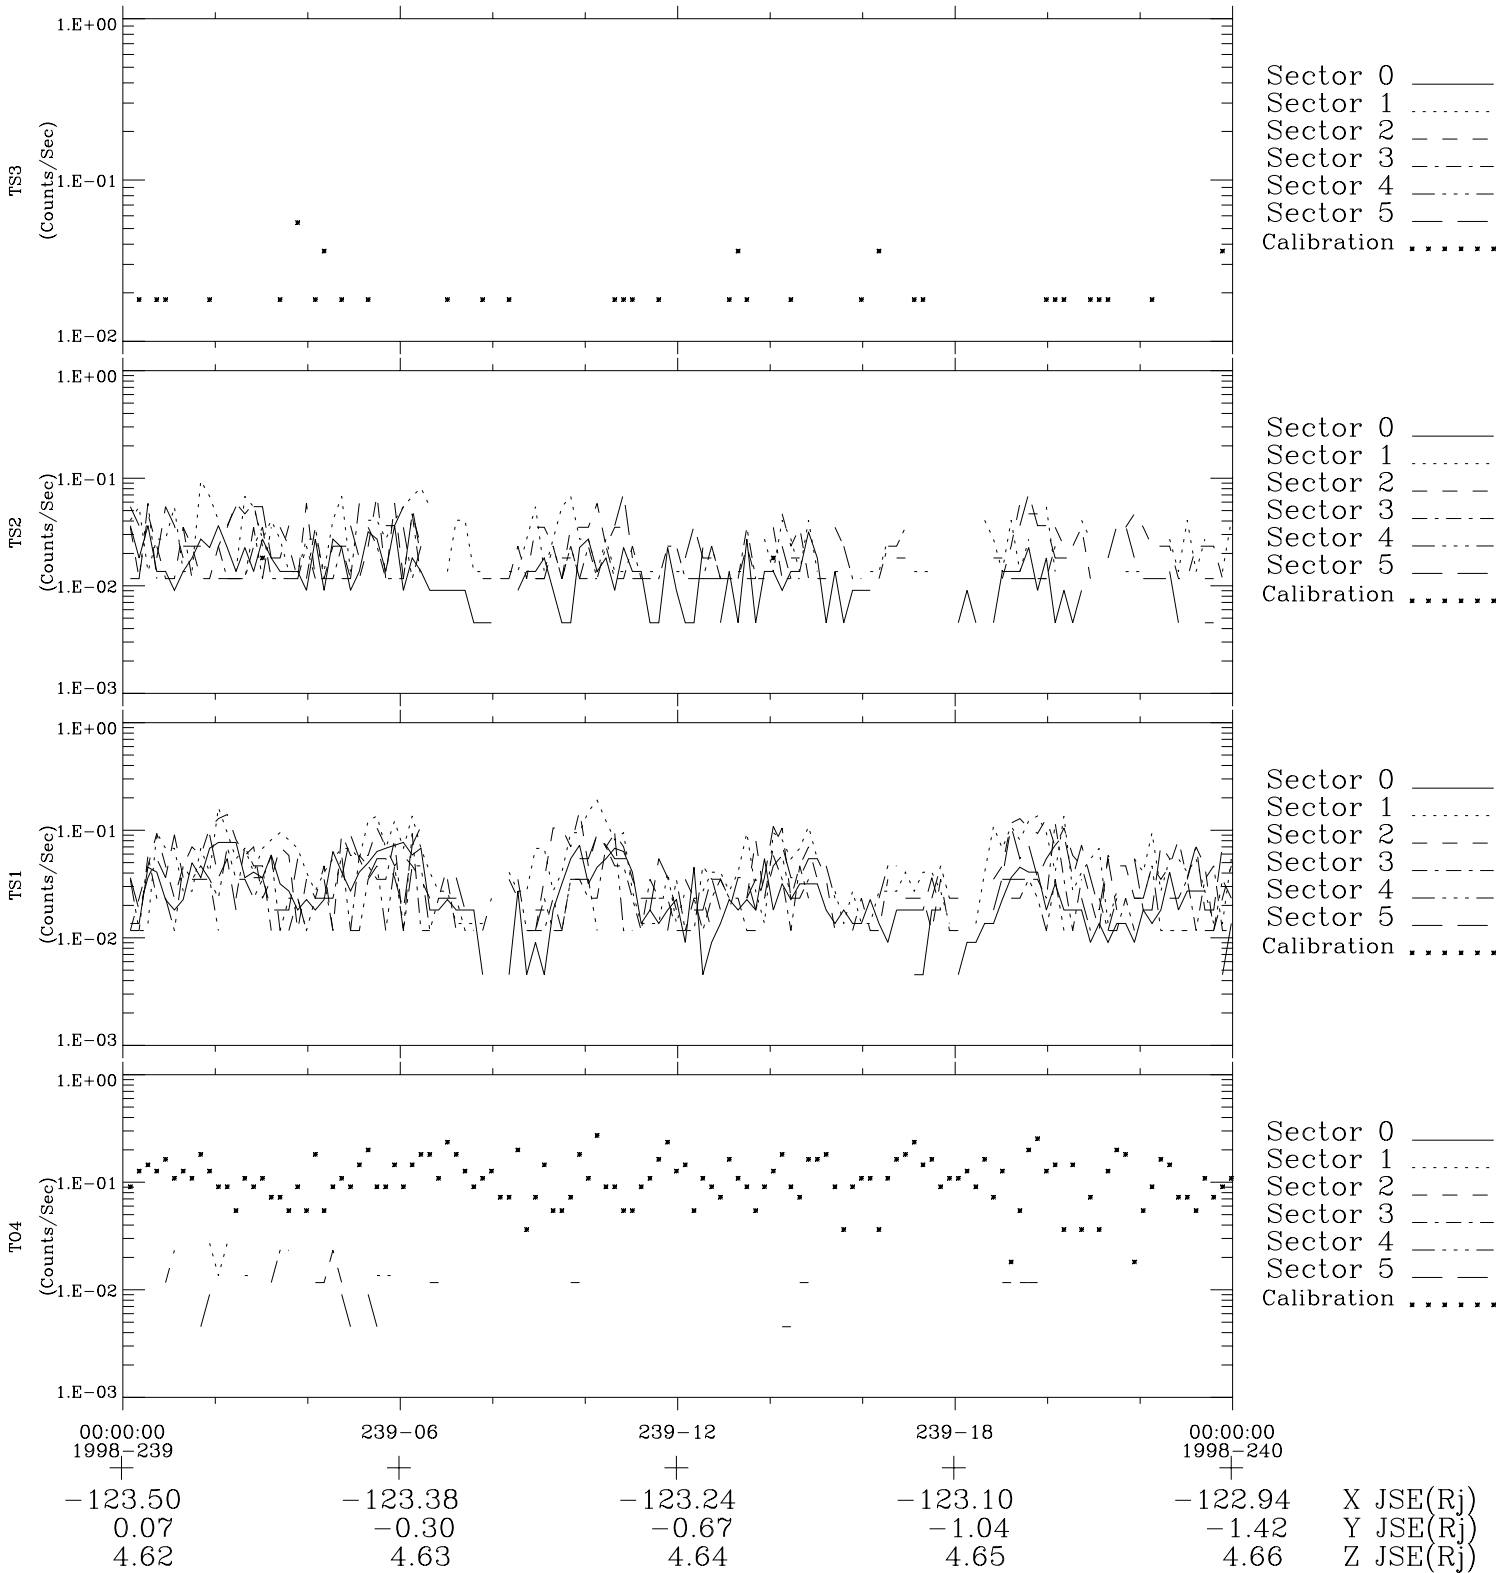

# Galileo EPD Real-Time Six-Sector 98239

Software Version: RTLINE\_R6 V 1.20  
Data Production: 06-03-00  
Plot Production: Sun Sep 16 12:34:10 2001

◇ = Jupiter look direction  
□ = Corotation look direction