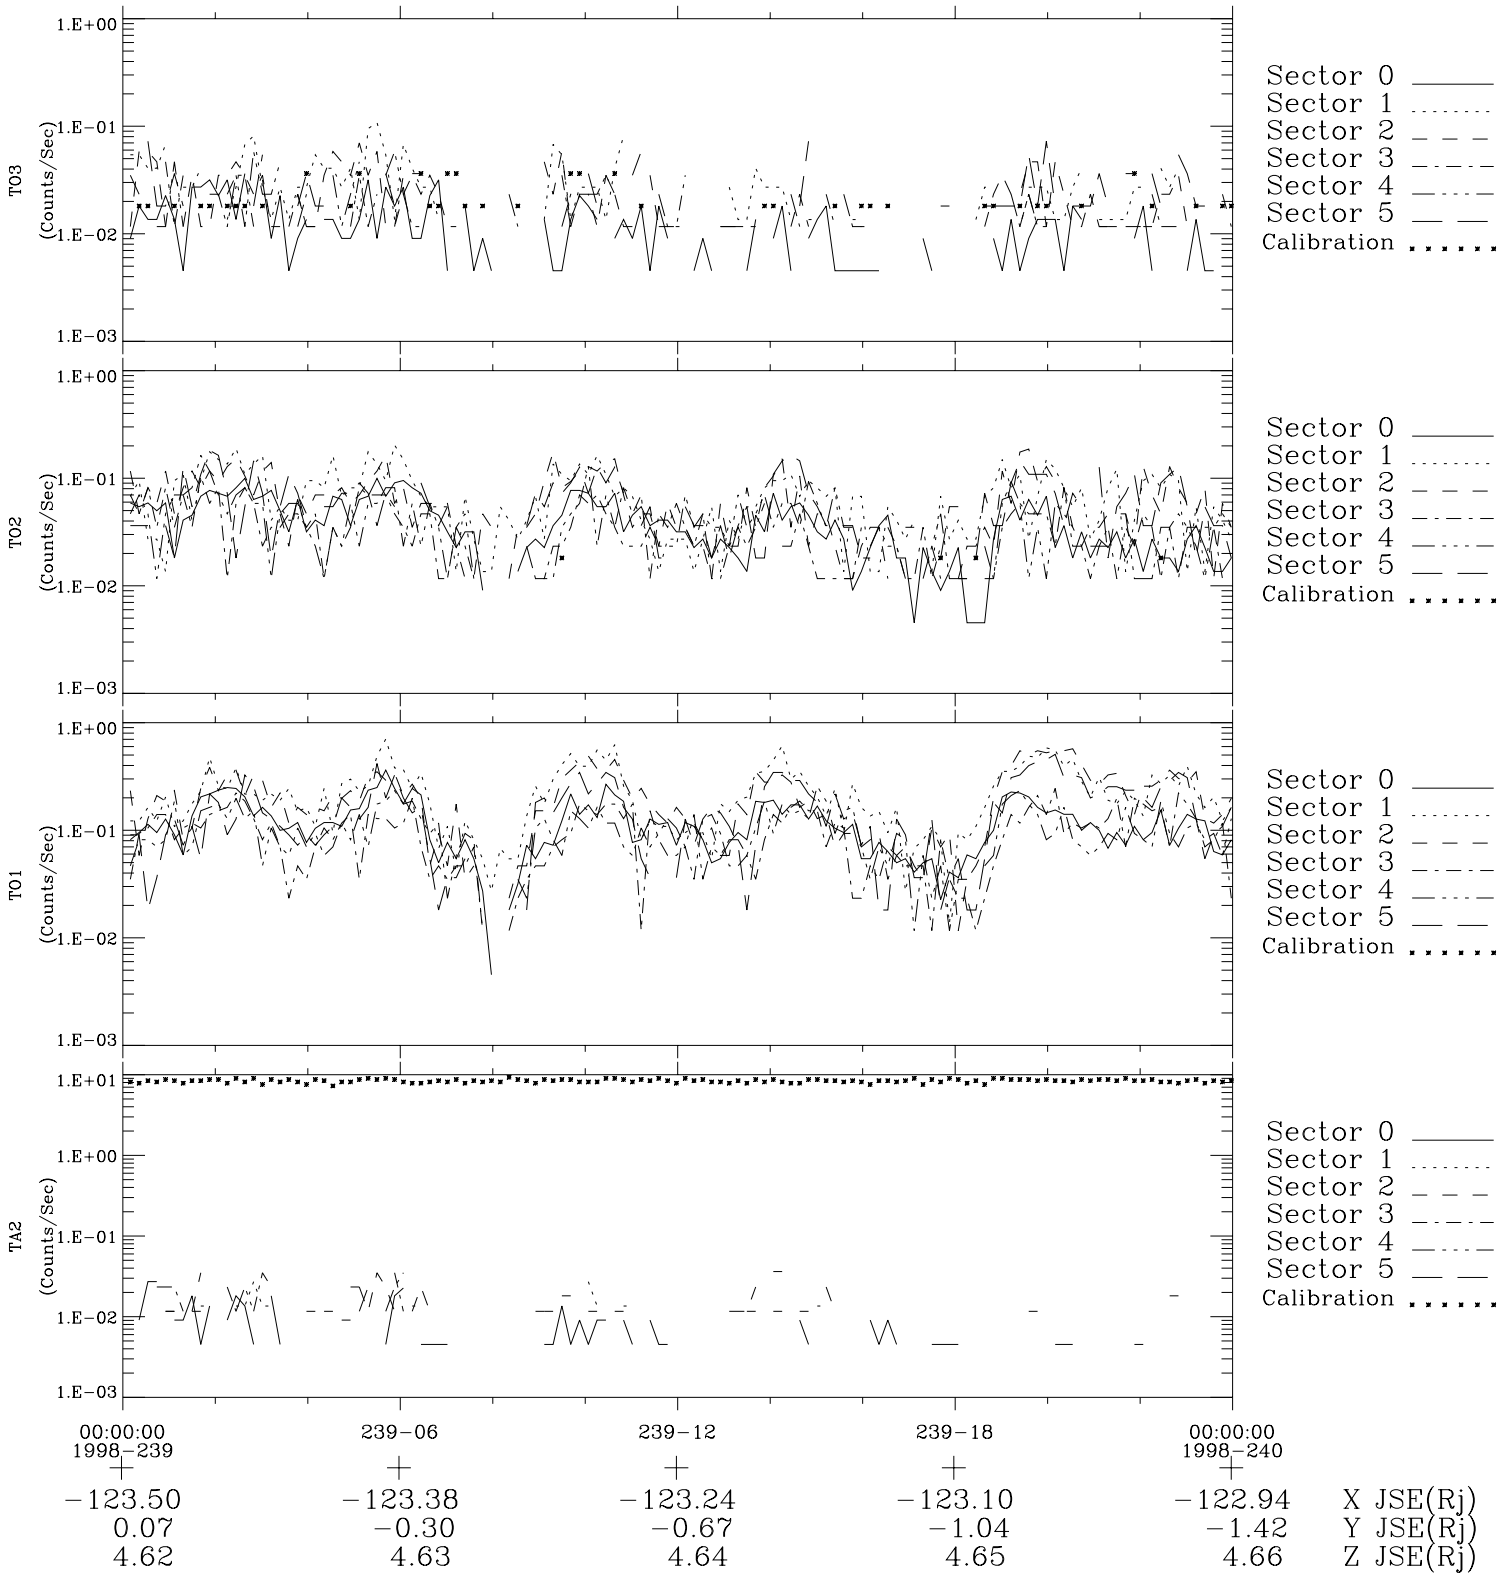

Galileo EPD Real-Time Six-Sector 98239

Software Version: RTLINE_R6 V 1.20
Data Production: 06-03-00
Plot Production: Sun Sep 16 12:34:10 2001

◇ = Jupiter look direction
□ = Corotation look direction