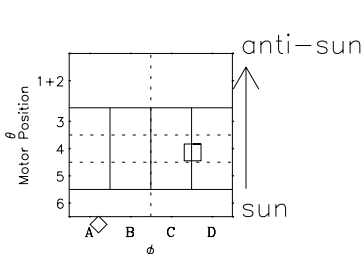

Galileo EPD Real-Time Six-Sector 98239

Software Version: RTLINE_R6 V 1.20
Data Production: 06-03-00
Plot Production: Sun Sep 16 12:34:10 2001

◇ = Jupiter look direction
□ = Corotation look direction