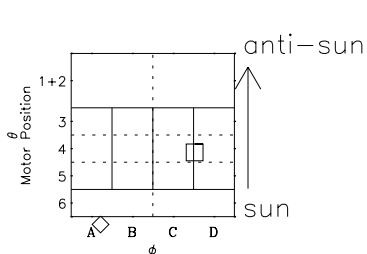

Galileo EPD Real-Time Six-Sector 98239

Software Version: RTLINE_R6 V 1.20
Data Production: 06-03-00
Plot Production: Sun Sep 16 12:34:09 2001

◇ = Jupiter look direction
□ = Corotation look direction