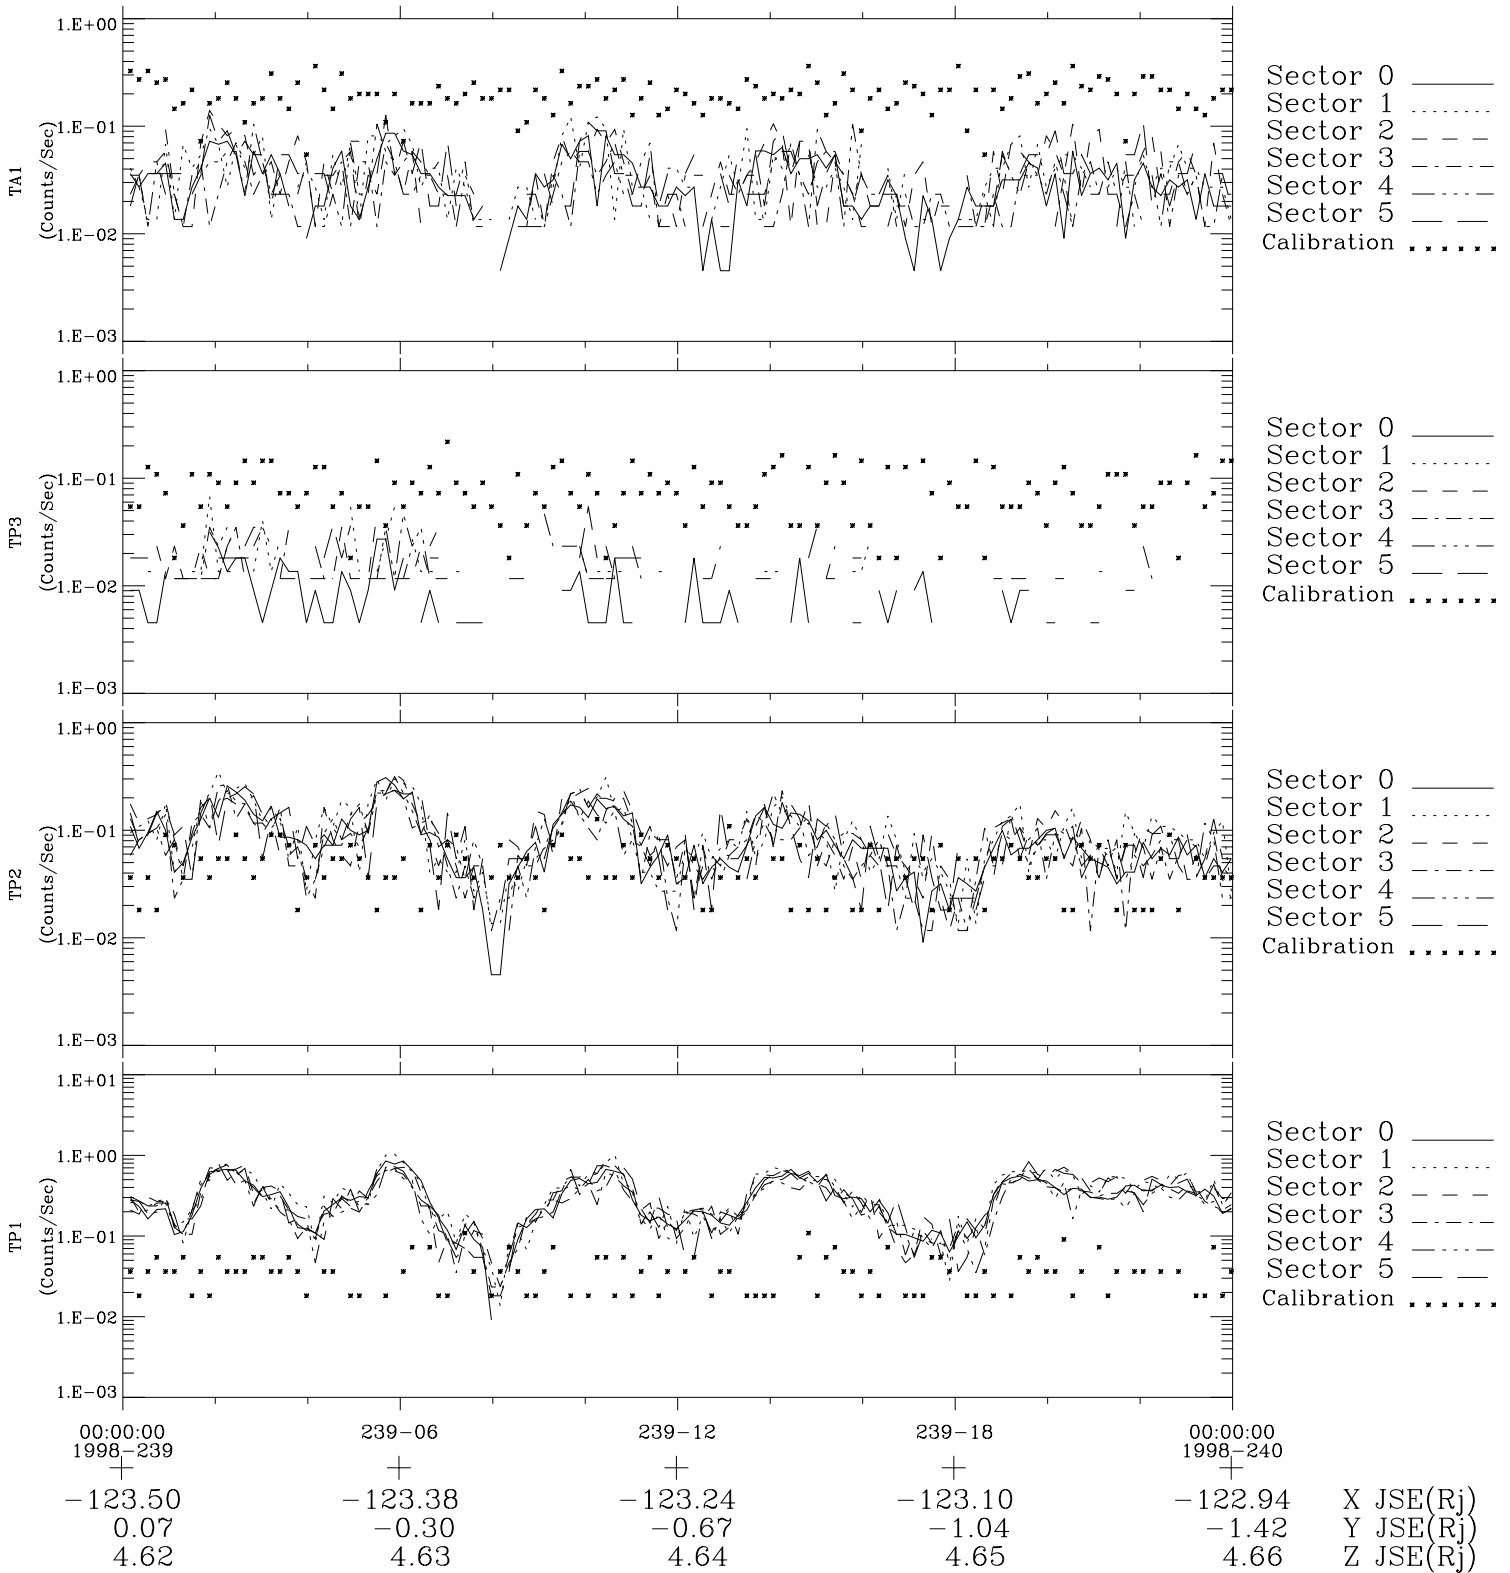

Galileo EPD Real-Time Six-Sector 98239

Software Version: RTLINE_R6 V 1.20
Data Production: 06-03-00
Plot Production: Sun Sep 16 12:34:09 2001

◇ = Jupiter look direction
□ = Corotation look direction