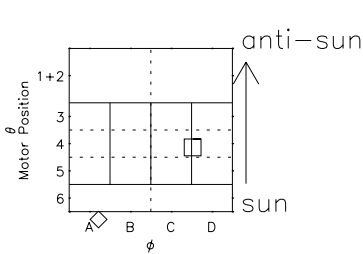

Galileo EPD Real Elevation Anisotropies 98239

Software Version: RTELEV_NORM V 1.20
 Data Production: 06-03-00
 Plot Production: Sun Sep 16 12:33:25 2001
 Color File: wondr3
 Geofactor File: 1.1

00:00:00 1998-239	239-06	239-12	239-18	00:00:00 1998-240	X JSE(R _j)	Y JSE(R _j)	Z JSE(R _j)
+	+	+	+	+			
-123.50	-123.38	-123.24	-123.10	-122.94			
0.07	-0.30	-0.67	-1.04	-1.42			
4.62	4.63	4.64	4.65	4.66			

- ◇ = Jupiter look direction
- = Corotation look direction