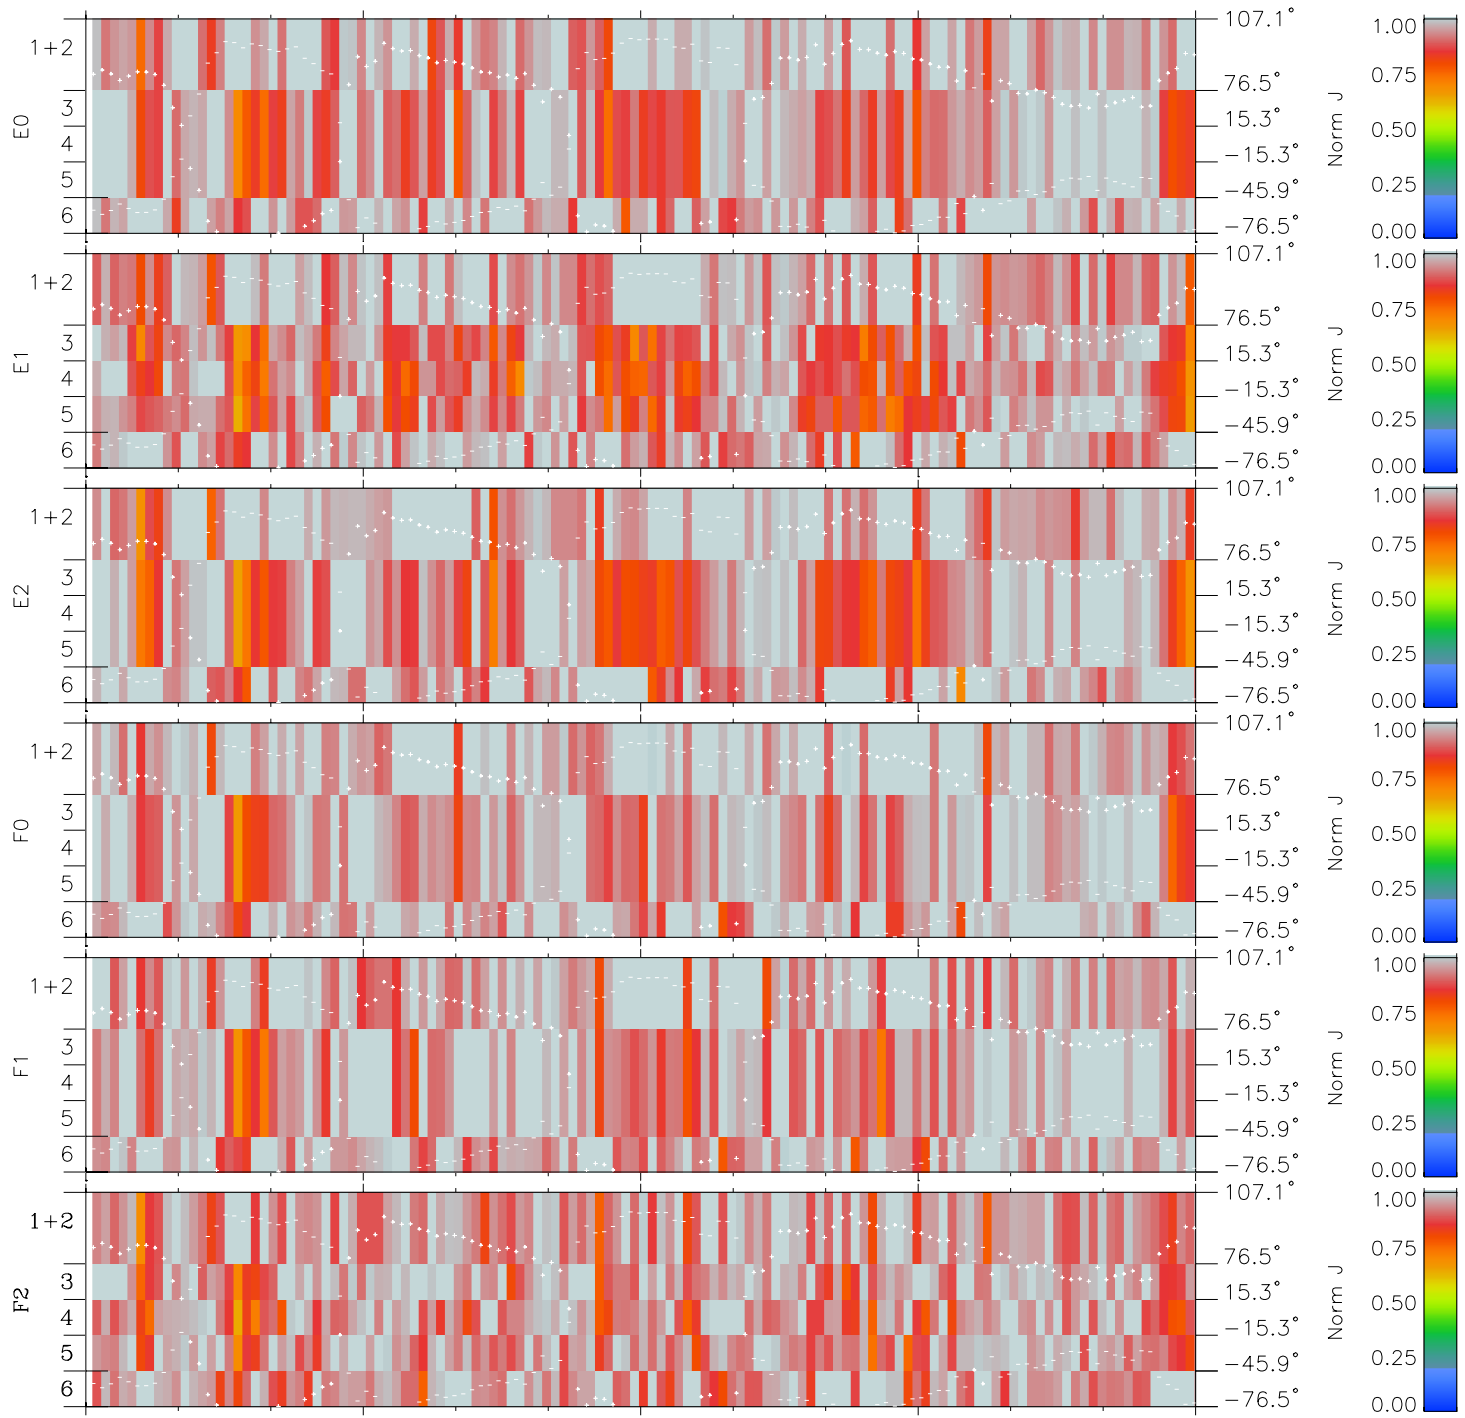

Galileo EPD Real Elevation Anisotropies 98239

Software Version: RTELEV_NORM V 1.20
 Data Production: 06-03-00
 Plot Production: Sun Sep 16 12:33:25 2001
 Color File: wondr3
 Geofactor File: 1.1

00:00:00 1998-239	239-06	239-12	239-18	00:00:00 1998-240	X JSE(R _j)	Y JSE(R _j)	Z JSE(R _j)
+	+	+	+	+			
-123.50	-123.38	-123.24	-123.10	-122.94			
0.07	-0.30	-0.67	-1.04	-1.42			
4.62	4.63	4.64	4.65	4.66			

- ◇ = Jupiter look direction
- = Corotation look direction