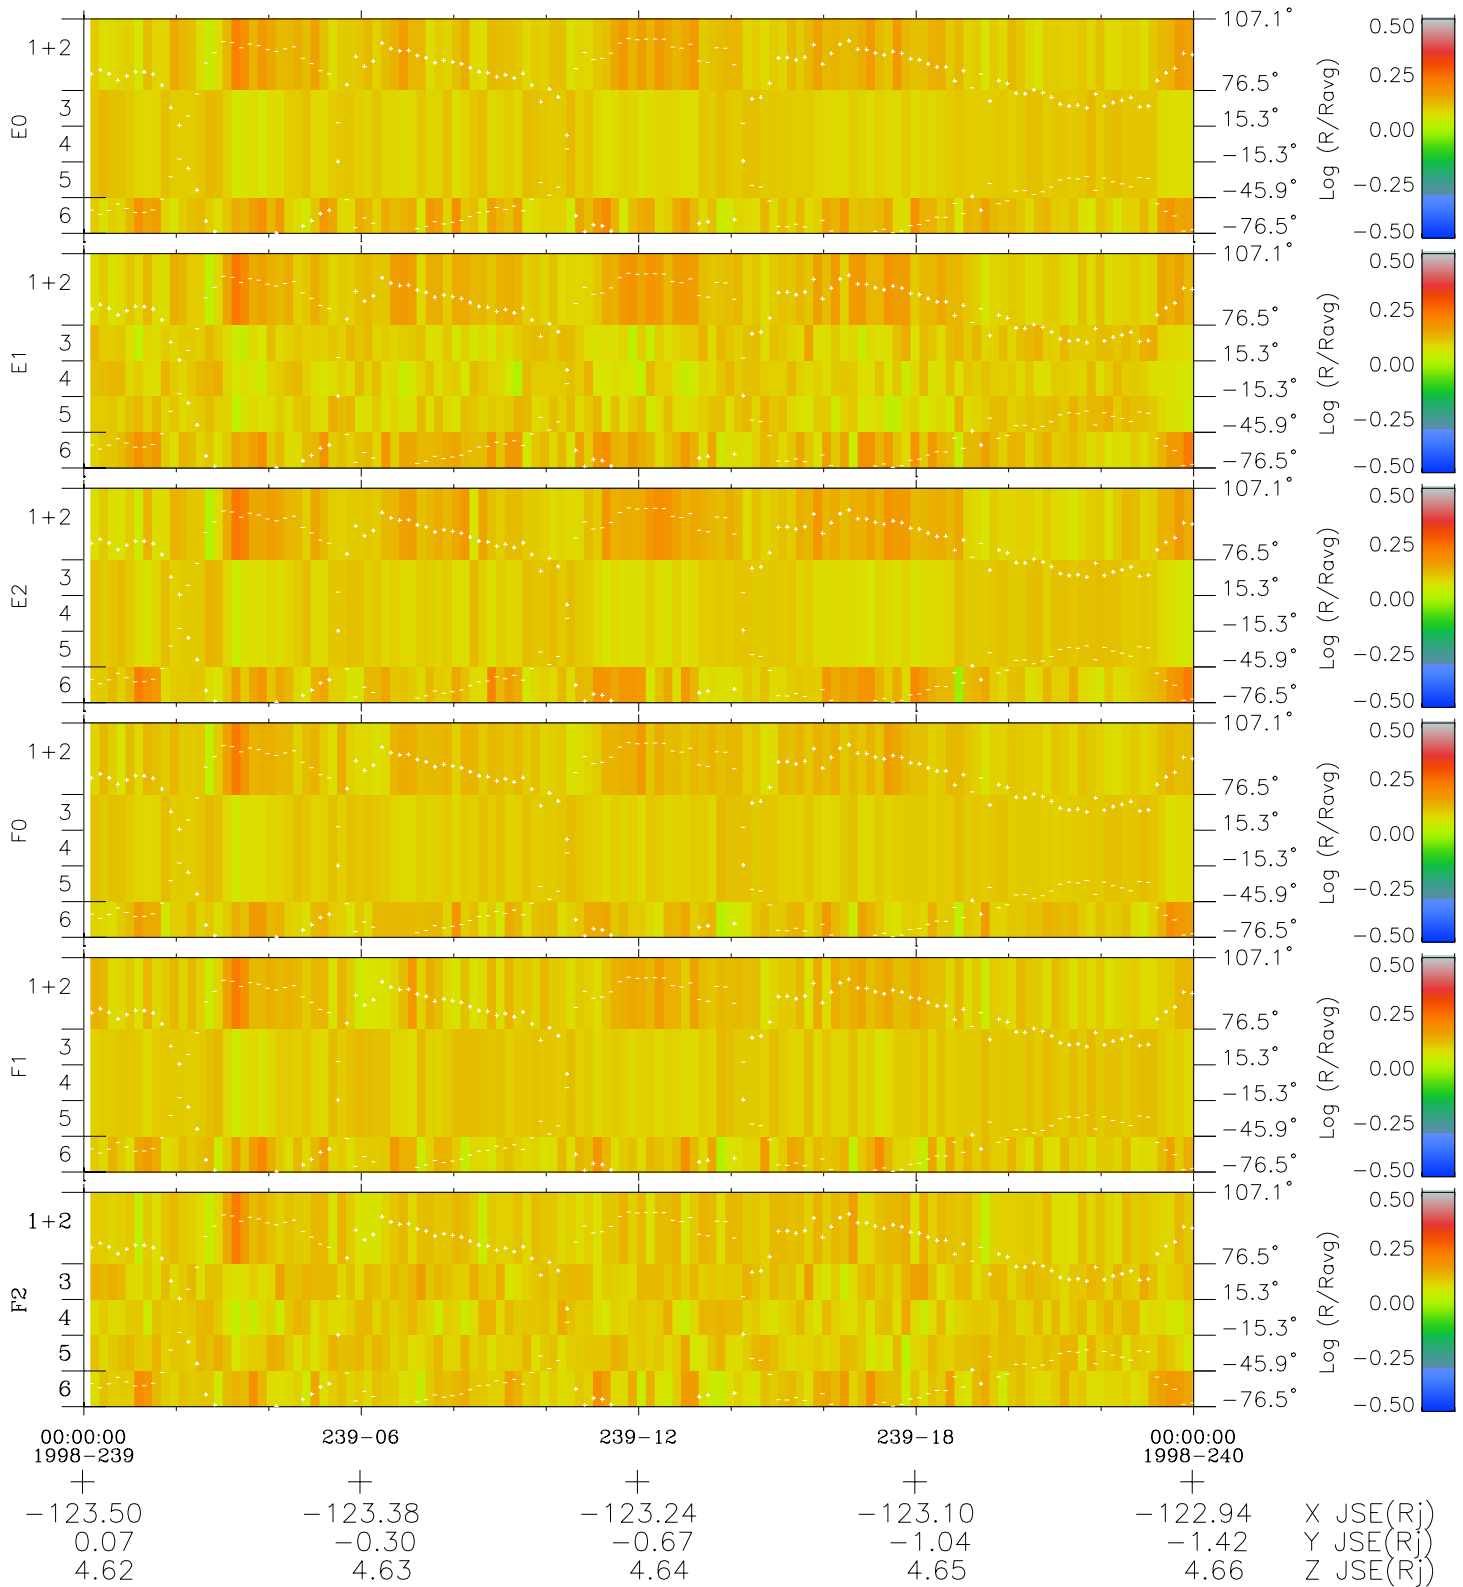

Galileo EPD Real Elevation Anisotropies 98239

Software Version: RTELEV_MEAN V 1.20
Data Production: 06-03-00
Plot Production: Sun Sep 16 12:33:03 2001
Color File: wondr3
Geofactor File: 1.1

- ◇ = Jupiter look direction
- = Corotation look direction