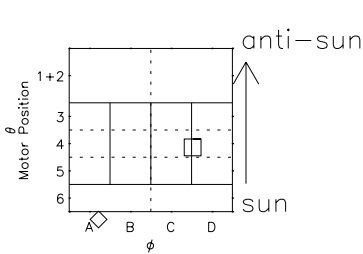

# Galileo EPD Real Elevation Anisotropies 98239

Software Version: RTELEV\_FLUX V 1.20  
Data Production: 06-03-00  
Plot Production: Sun Sep 16 12:33:14 2001  
Color File: wondr3  
Geofactor File: 1.1

- ◇ = Jupiter look direction
- = Corotation look direction