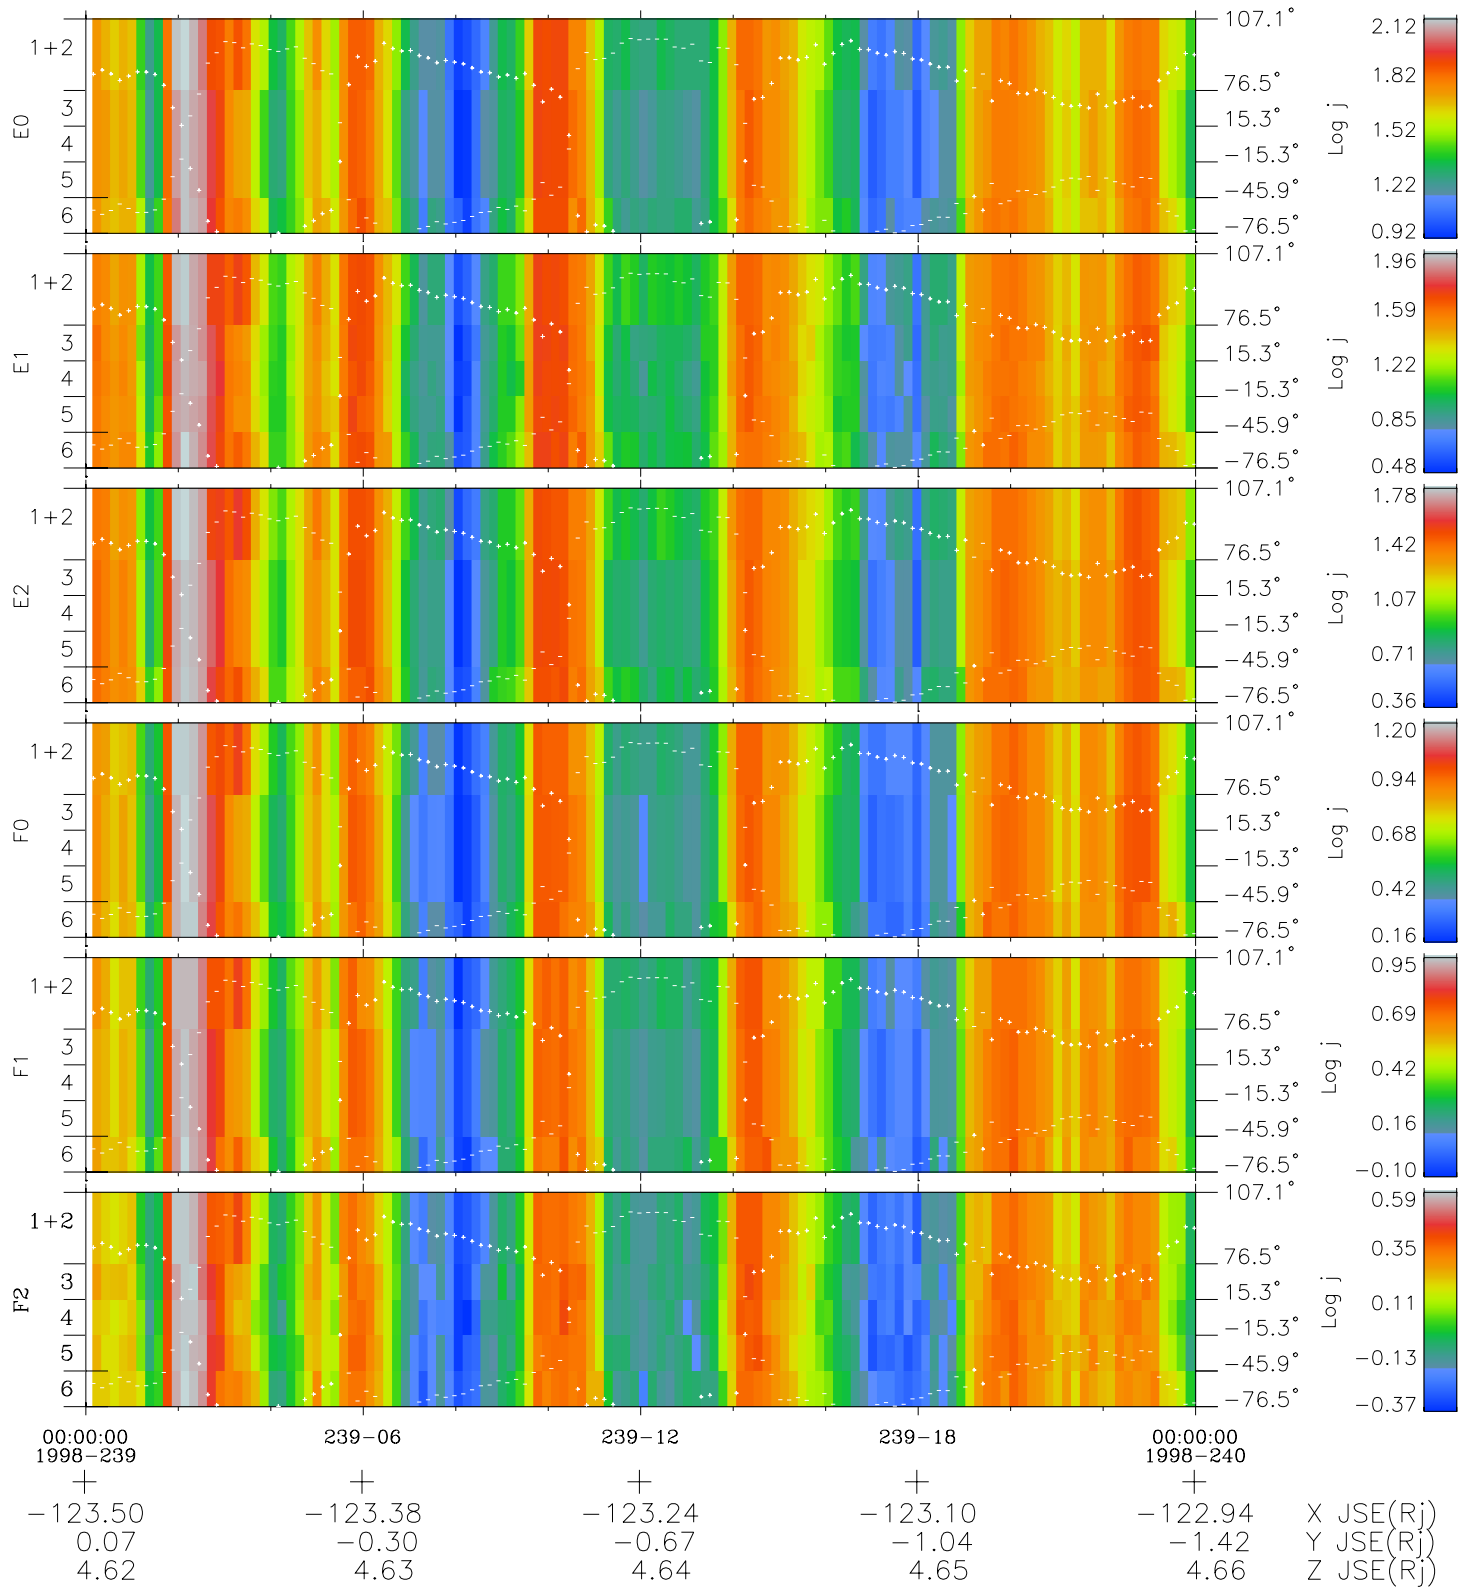

# Galileo EPD Real Elevation Anisotropies 98239

Software Version: RTELEV\_FLUX V 1.20  
Data Production: 06-03-00  
Plot Production: Sun Sep 16 12:33:14 2001  
Color File: wondr3  
Geofactor File: 1.1

- ◇ = Jupiter look direction
- = Corotation look direction