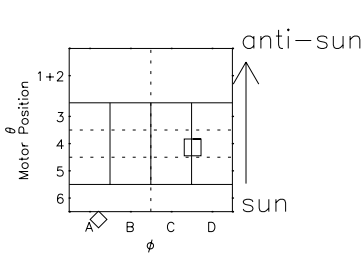

Galileo EPD Real Elevation Anisotropies 98239

Software Version: RTELEV_NORM V 1.20
Data Production: 06-03-00
Plot Production: Sun Sep 16 12:33:20 2001
Color File: wondr3
Geofactor File: 1.1

00:00:00 1998-239	239-06	239-12	239-18	00:00:00 1998-240	
+	+	+	+	+	X JSE(R _j)
-123.50	-123.38	-123.24	-123.10	-122.94	Y JSE(R _j)
0.07	-0.30	-0.67	-1.04	-1.42	Z JSE(R _j)
4.62	4.63	4.64	4.65	4.66	

◇ = Jupiter look direction
□ = Corotation look direction