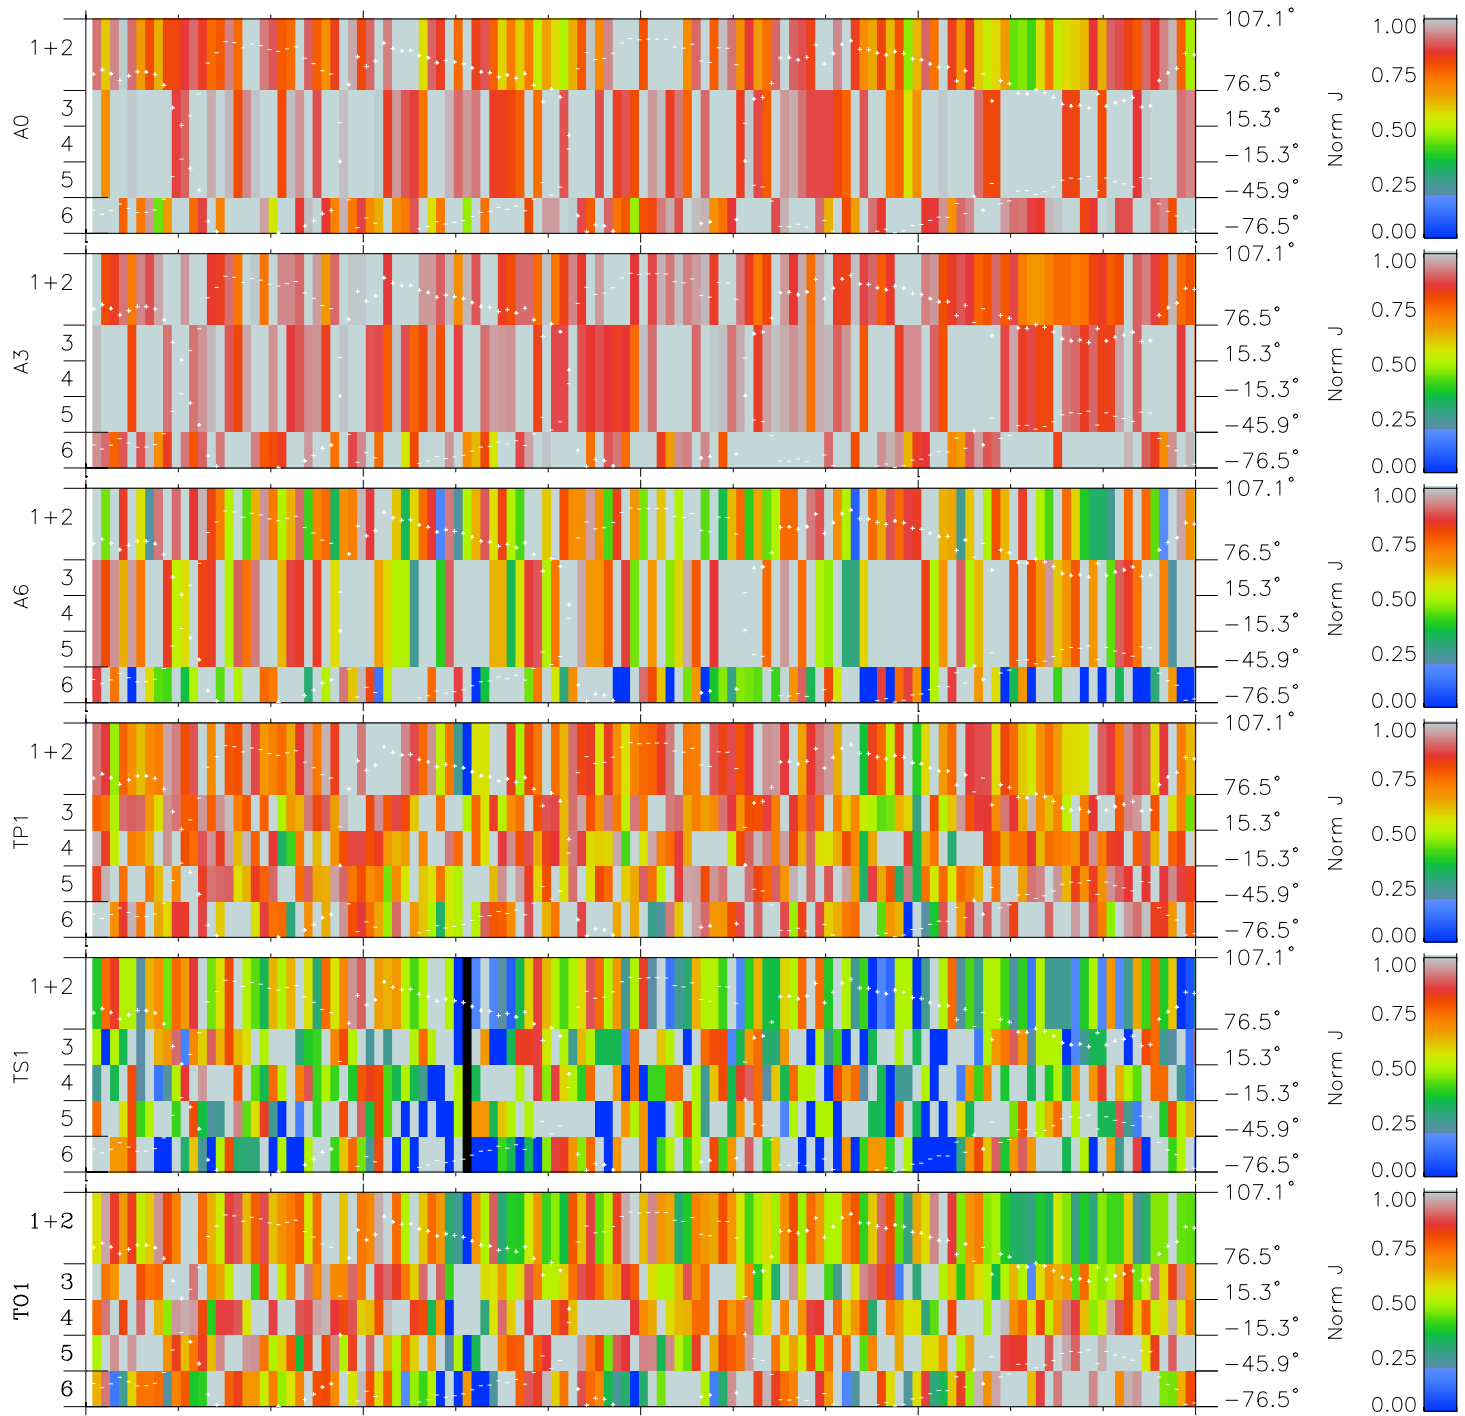

Galileo EPD Real Elevation Anisotropies 98239

Software Version: RTELEV_NORM V 1.20
Data Production: 06-03-00
Plot Production: Sun Sep 16 12:33:20 2001
Color File: wondr3
Geofactor File: 1.1

00:00:00 1998-239	239-06	239-12	239-18	00:00:00 1998-240	
+	+	+	+	+	X JSE(R _j)
-123.50	-123.38	-123.24	-123.10	-122.94	Y JSE(R _j)
0.07	-0.30	-0.67	-1.04	-1.42	Z JSE(R _j)
4.62	4.63	4.64	4.65	4.66	

◇ = Jupiter look direction
□ = Corotation look direction