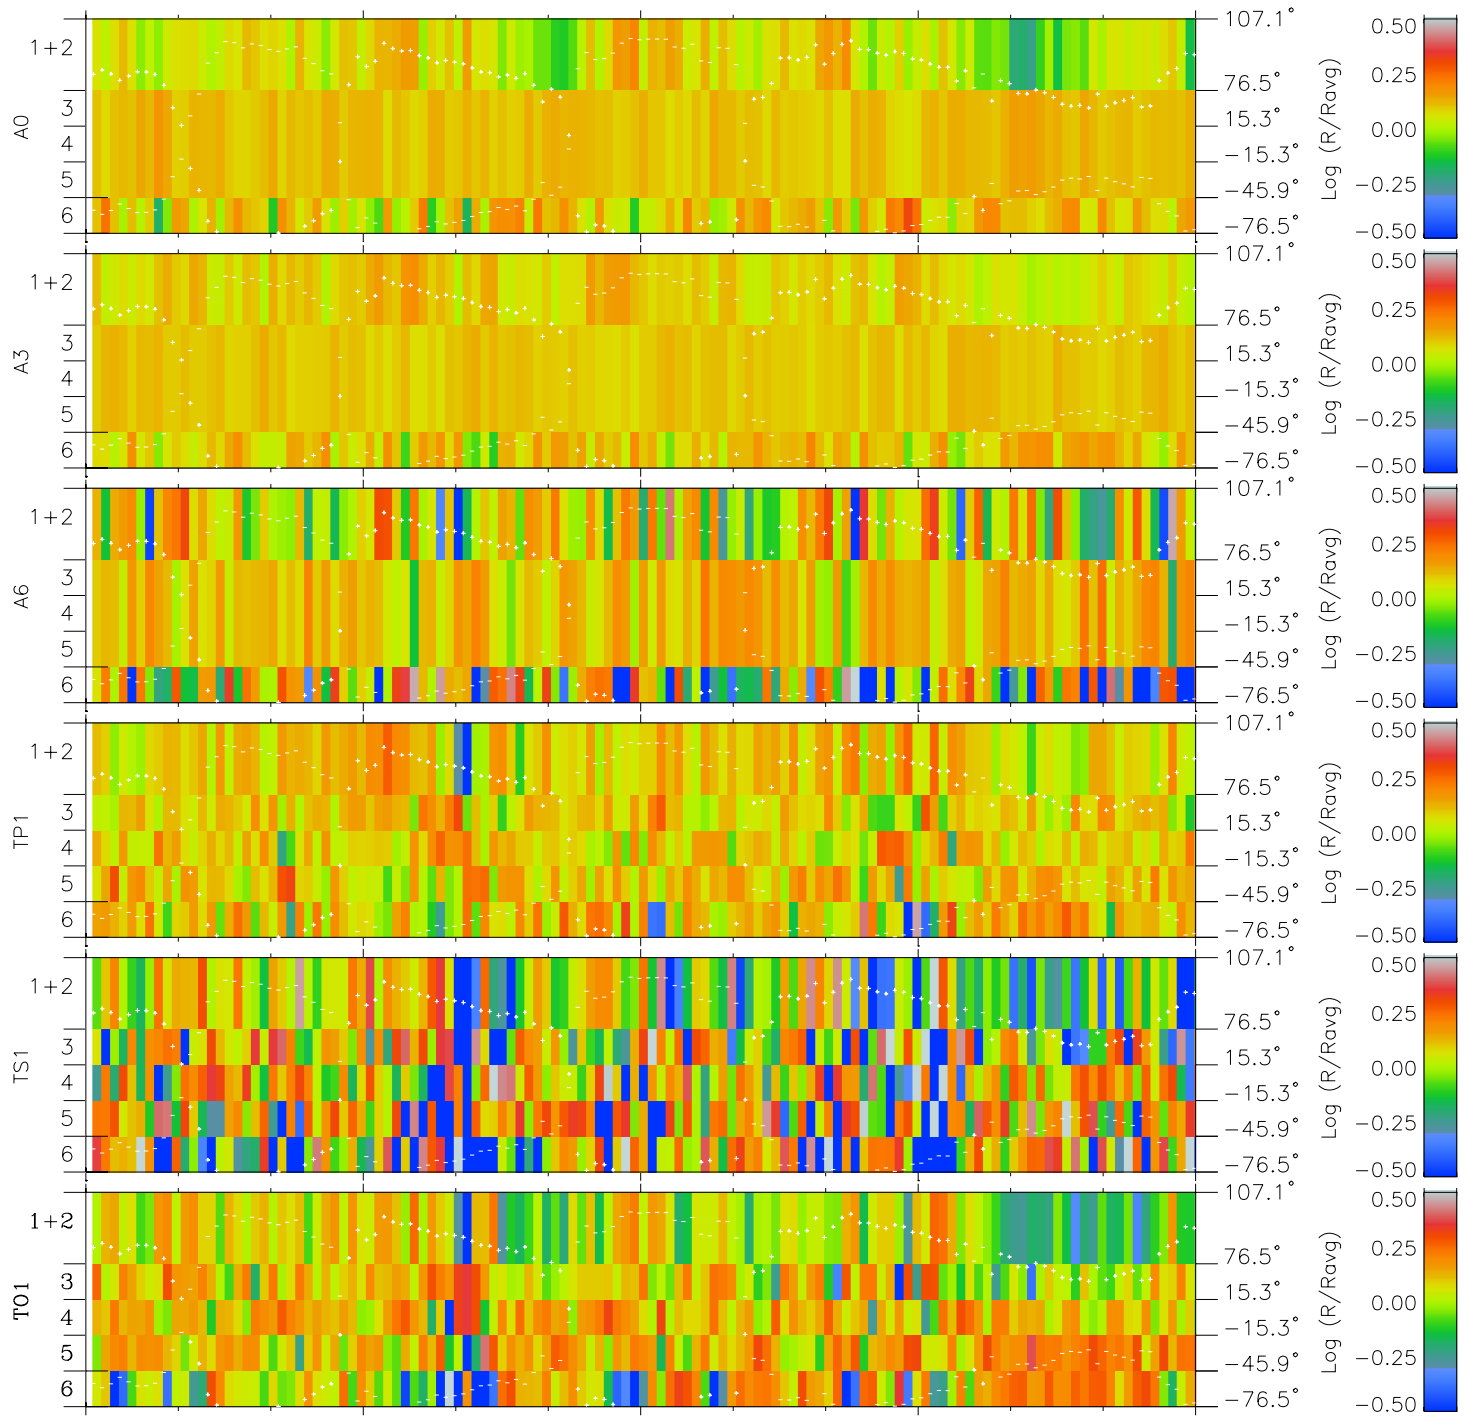

Galileo EPD Real Elevation Anisotropies 98239

Software Version: RTELEV_MEAN V 1.20
Data Production: 06-03-00
Plot Production: Sun Sep 16 12:32:58 2001
Color File: wondr3
Geofactor File: 1.1

00:00:00 1998-239	239-06	239-12	239-18	00:00:00 1998-240	
+	+	+	+	+	X JSE(R _j)
-123.50	-123.38	-123.24	-123.10	-122.94	Y JSE(R _j)
0.07	-0.30	-0.67	-1.04	-1.42	Z JSE(R _j)
4.62	4.63	4.64	4.65	4.66	

- ◇ = Jupiter look direction
- = Corotation look direction