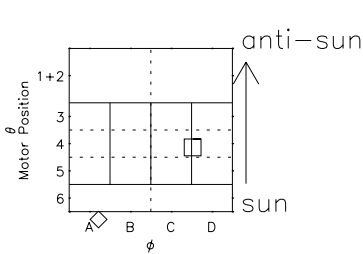

Galileo EPD Real Elevation Anisotropies 98239

Software Version: RTELEV_MEAN V 1.20
Data Production: 06-03-00
Plot Production: Sun Sep 16 12:32:58 2001
Color File: wondr3
Geofactor File: 1.1

00:00:00 1998-239	239-06	239-12	239-18	00:00:00 1998-240	
+	+	+	+	+	X JSE(R _j)
-123.50	-123.38	-123.24	-123.10	-122.94	Y JSE(R _j)
0.07	-0.30	-0.67	-1.04	-1.42	Z JSE(R _j)
4.62	4.63	4.64	4.65	4.66	

- ◇ = Jupiter look direction
- = Corotation look direction