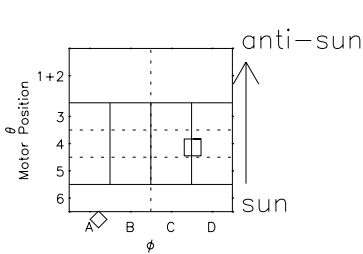

Galileo EPD Real Elevation Anisotropies 98239

Software Version: RTELEV_FLUX V 1.20
Data Production: 06-03-00
Plot Production: Sun Sep 16 12:33:09 2001
Color File: wondr3
Geofactor File: 1.1

| Time | 1998-239 | 239-06 | 239-12 | 239-18 | 1998-240 | Legend |
|---------|----------|---------|---------|---------|----------|------------------------|
| + | | | | | | X JSE(R _j) |
| -123.50 | -123.38 | -123.24 | -123.10 | -122.94 | -1.42 | Y JSE(R _j) |
| 0.07 | -0.30 | -0.67 | -1.04 | -1.42 | -1.42 | Z JSE(R _j) |
| 4.62 | 4.63 | 4.64 | 4.65 | 4.66 | 4.66 | |

- ◇ = Jupiter look direction
- = Corotation look direction