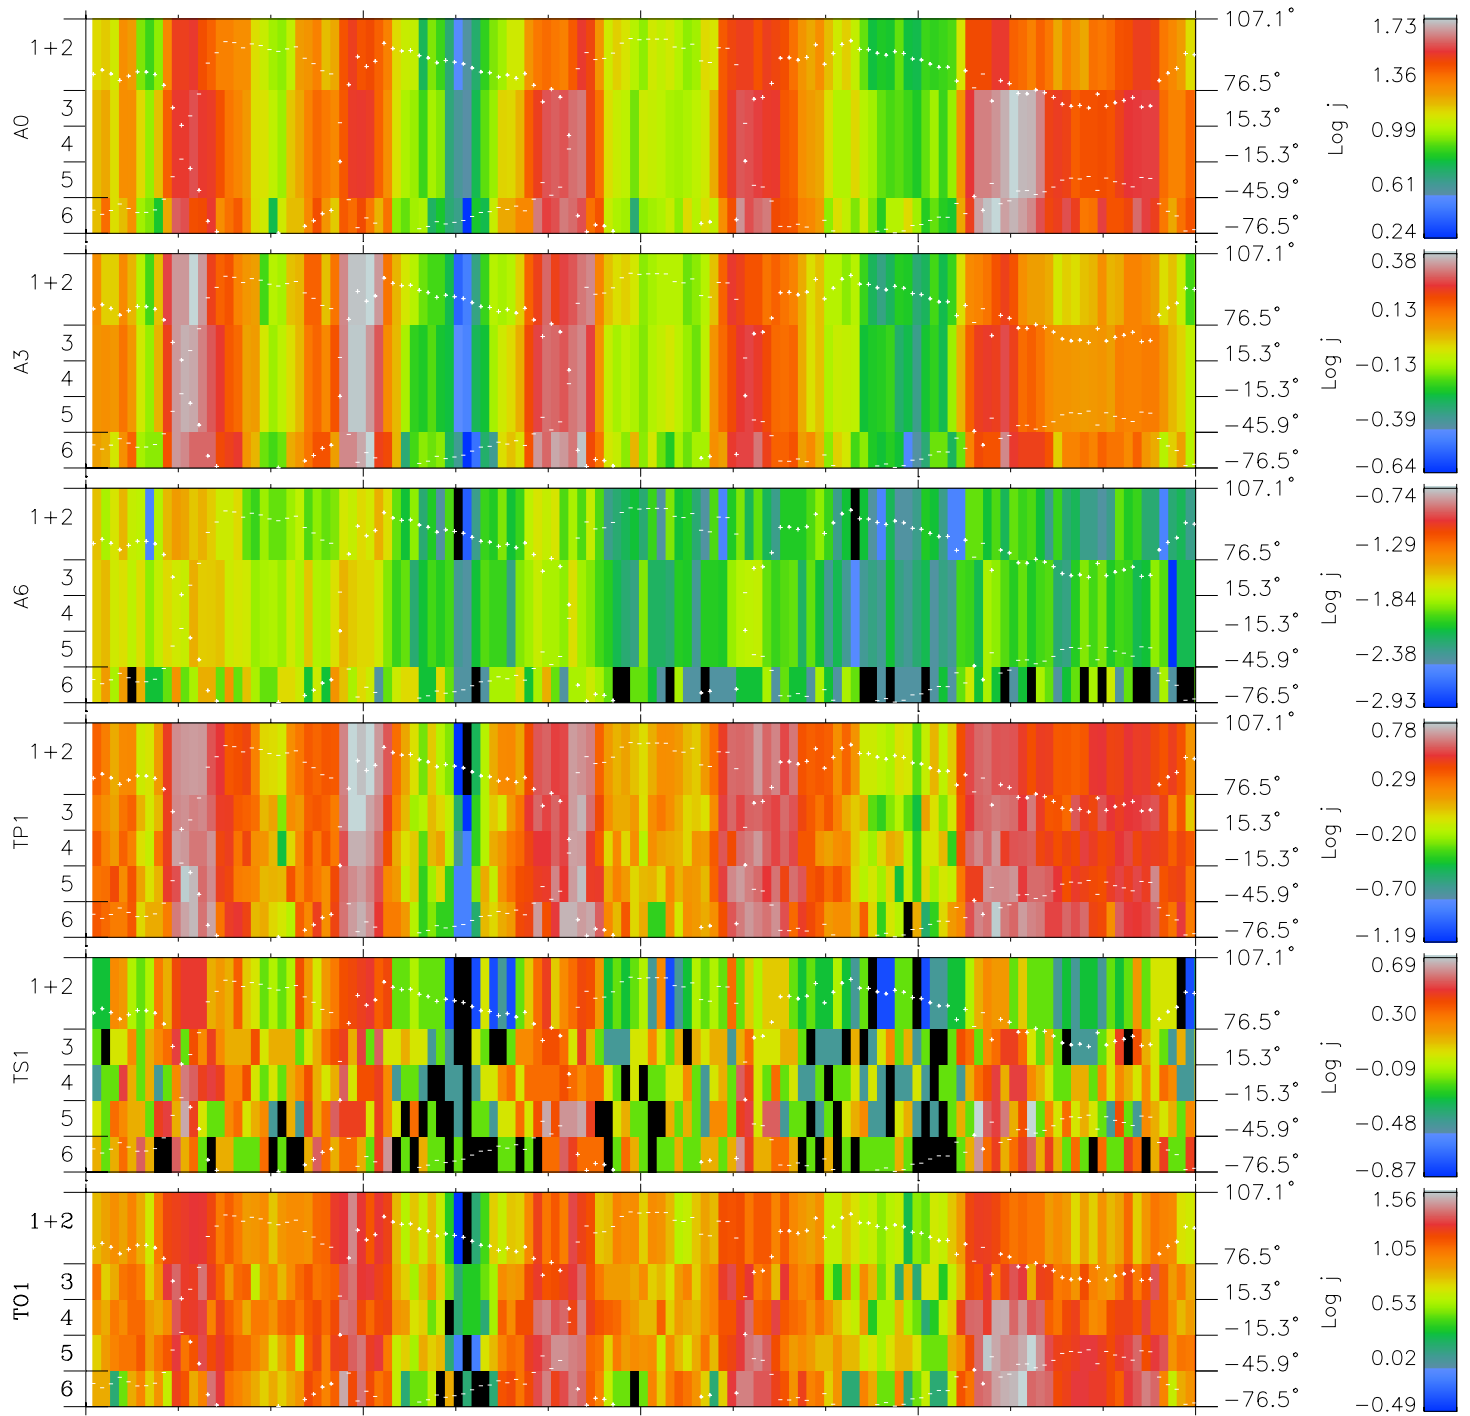

Galileo EPD Real Elevation Anisotropies 98239

Software Version: RTELEV_FLUX V 1.20
Data Production: 06-03-00
Plot Production: Sun Sep 16 12:33:09 2001
Color File: wondr3
Geofactor File: 1.1

| Time | 1998-239 | 239-06 | 239-12 | 239-18 | 1998-240 | Legend |
|---------|----------|---------|---------|---------|----------|------------------------|
| + | | | | | | X JSE(R _j) |
| -123.50 | -123.38 | -123.24 | -123.10 | -122.94 | -1.42 | Y JSE(R _j) |
| 0.07 | -0.30 | -0.67 | -1.04 | -1.42 | -1.42 | Z JSE(R _j) |
| 4.62 | 4.63 | 4.64 | 4.65 | 4.66 | 4.66 | |

- ◇ = Jupiter look direction
- = Corotation look direction