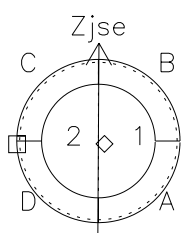

Galileo EPD Real Time Azimuth Anisotropies 98239

Software Version: RTAZIM_NORM V 1.20
Data Production: 06-03-00
Plot Production: Sun Sep 16 12:33:57 2001
Color File: wondr3
Geofactor File: 1.1

00:00:00 1998-239	239-06	239-12	239-18	00:00:00 1998-240	
+	+	+	+	+	X JSE(R _j)
-123.50	-123.38	-123.24	-123.10	-122.94	Y JSE(R _j)
0.07	-0.30	-0.67	-1.04	-1.42	Z JSE(R _j)
4.62	4.63	4.64	4.65	4.66	

- ◇ = Jupiter look direction
- = Corotation look direction