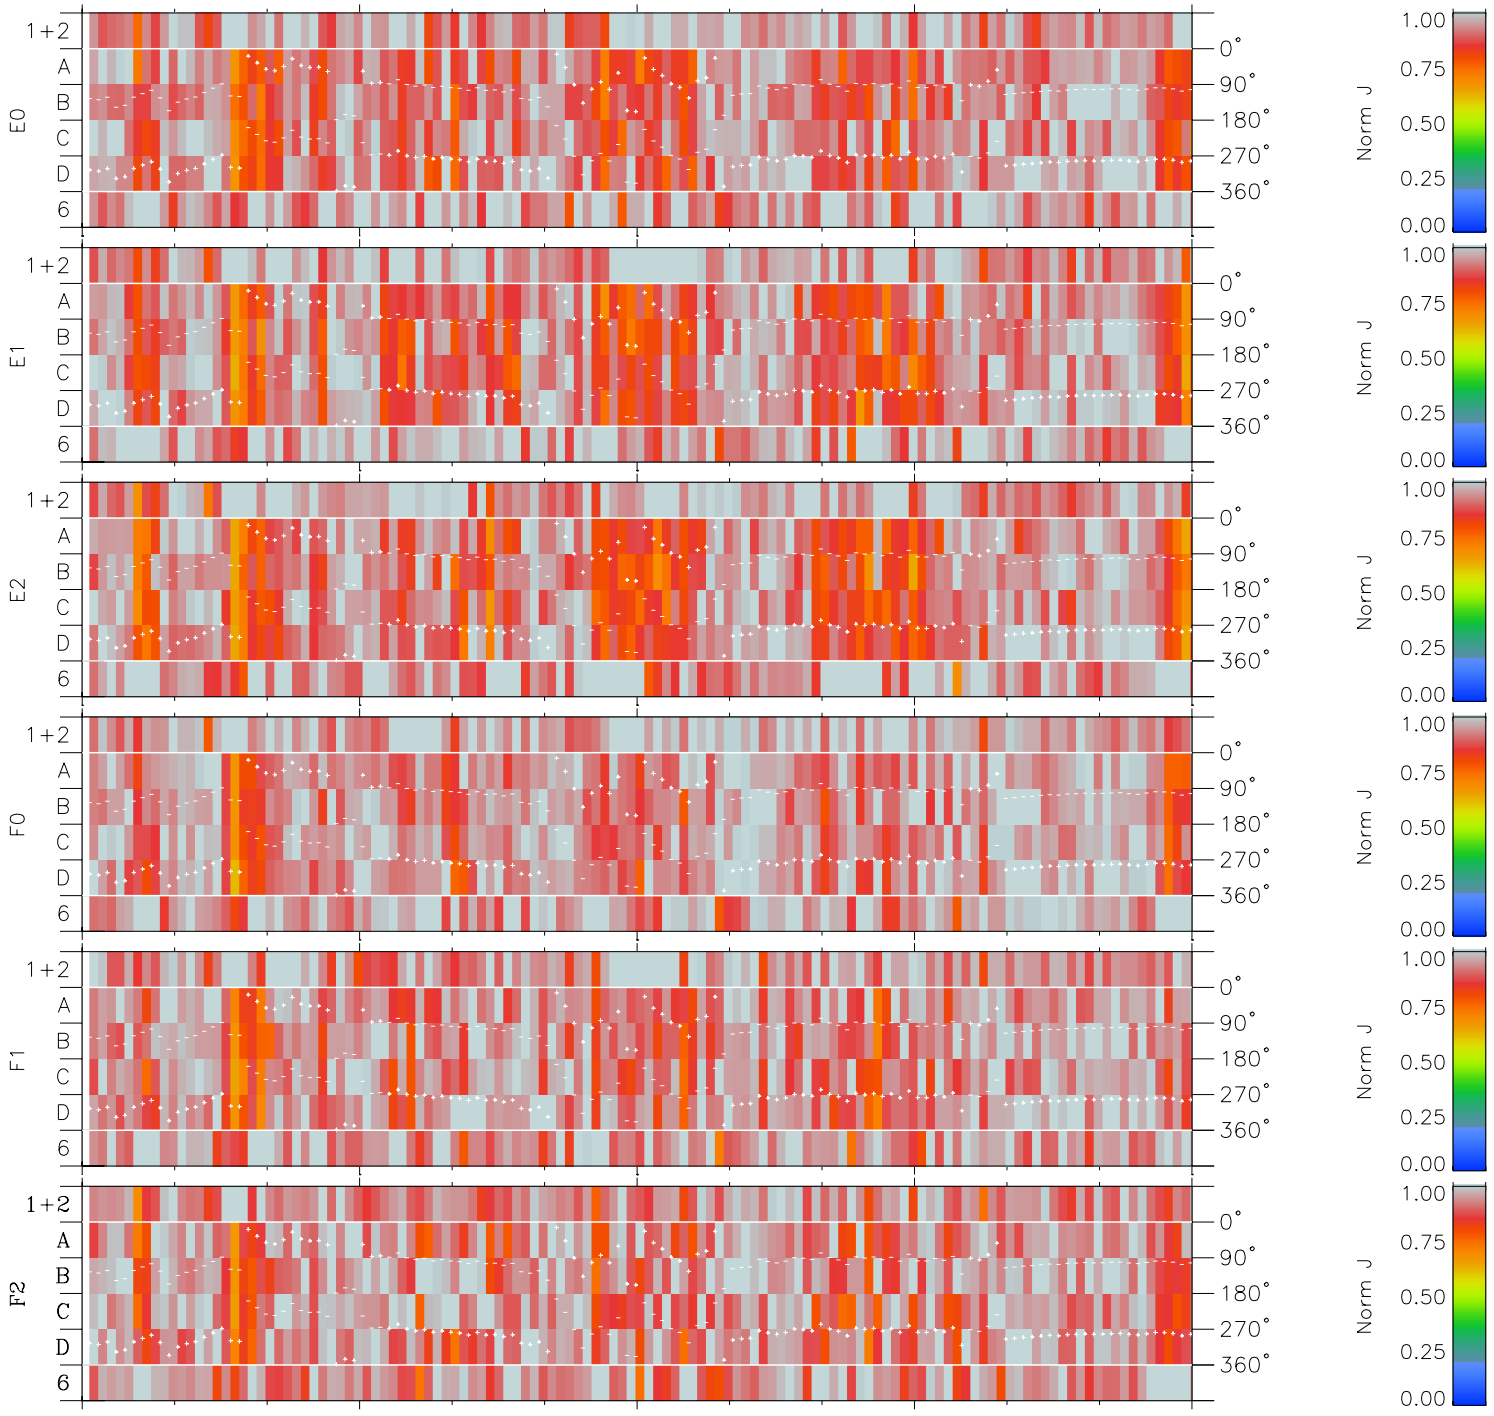

Galileo EPD Real Time Azimuth Anisotropies 98239

Software Version: RTAZIM_NORM V 1.20
Data Production: 06-03-00
Plot Production: Sun Sep 16 12:33:57 2001
Color File: wondr3
Geofactor File: 1.1

00:00:00 1998-239	239-06	239-12	239-18	00:00:00 1998-240	
+	+	+	+	+	X JSE(R _j)
-123.50	-123.38	-123.24	-123.10	-122.94	Y JSE(R _j)
0.07	-0.30	-0.67	-1.04	-1.42	Z JSE(R _j)
4.62	4.63	4.64	4.65	4.66	

- ◇ = Jupiter look direction
- = Corotation look direction