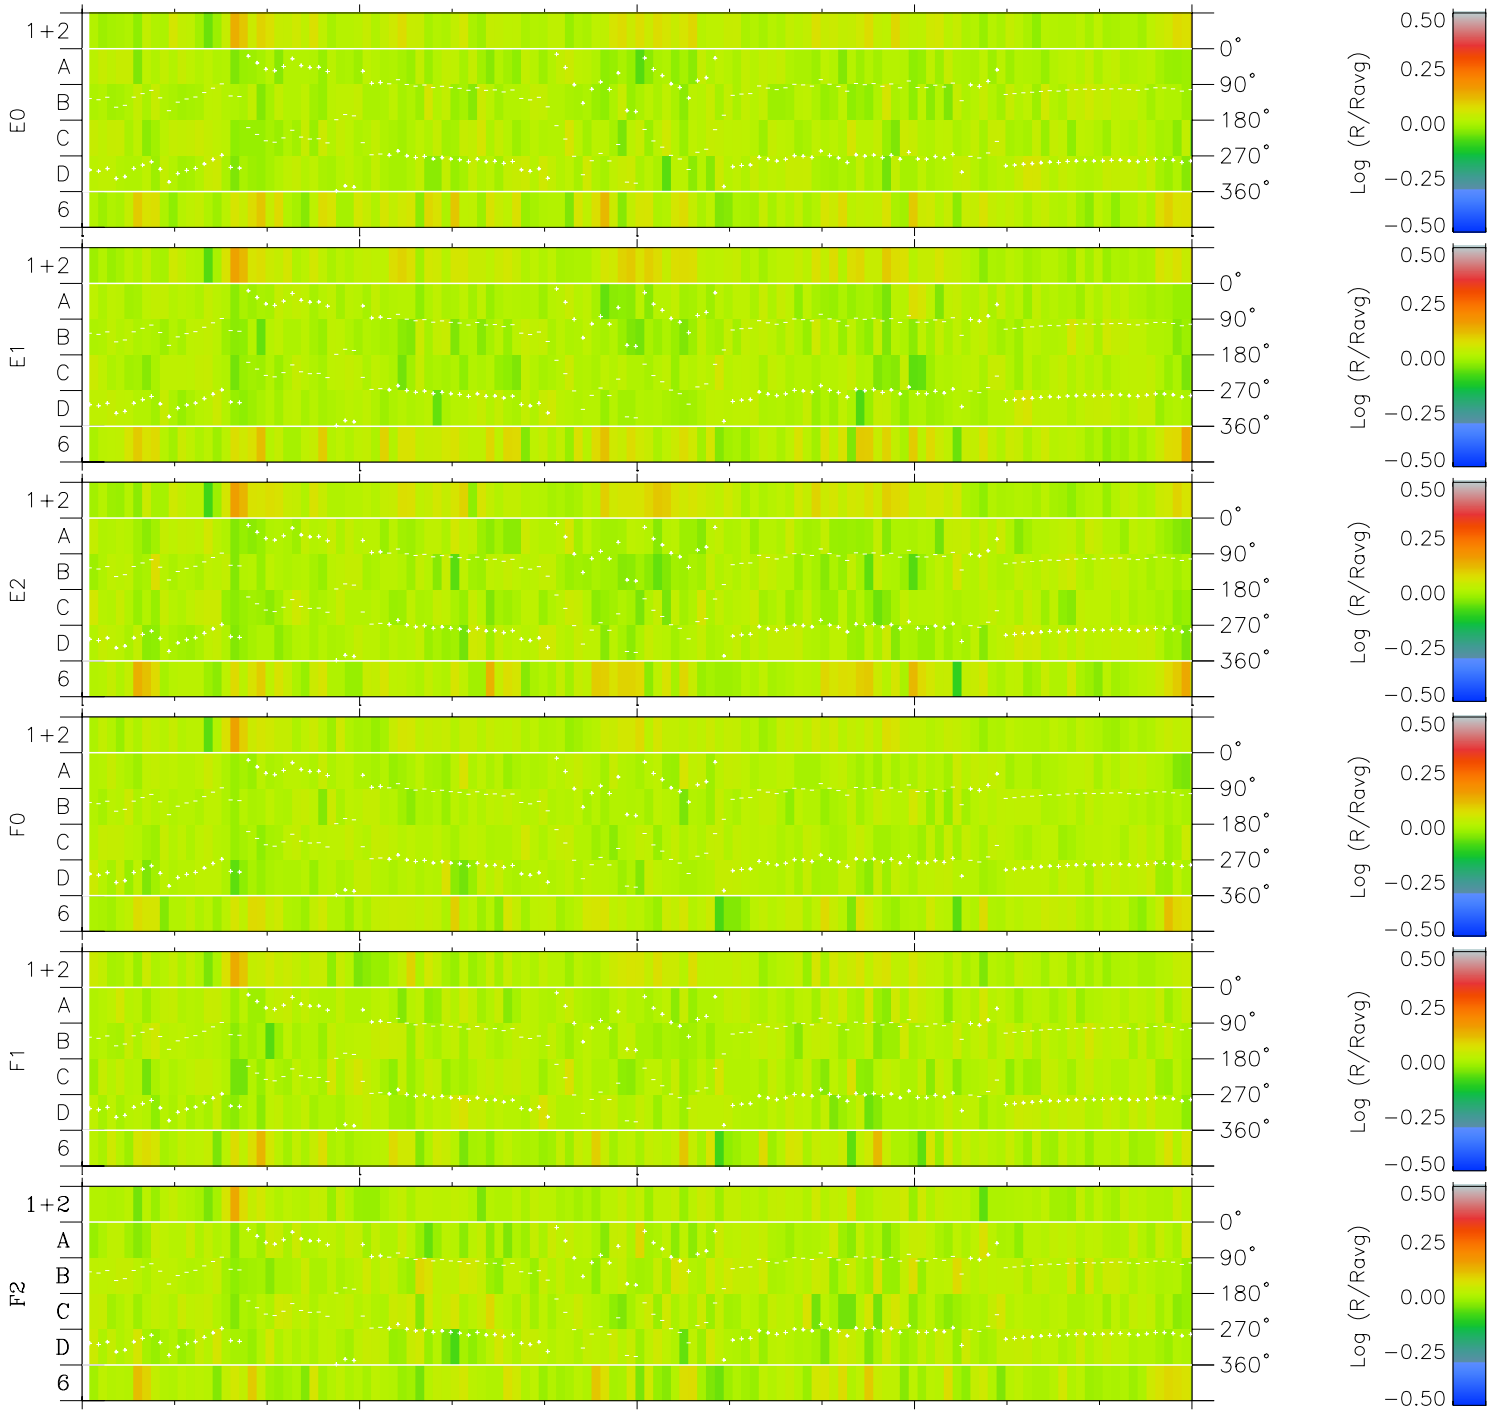

Galileo EPD Real Time Azimuth Anisotropies 98239

Software Version: RTAZIM_MEAN V 1.20
Data Production: 06-03-00
Plot Production: Sun Sep 16 12:33:36 2001
Color File: wondr3
Geofactor File: 1.1

00:00:00 1998-239	239-06	239-12	239-18	00:00:00 1998-240	
+	+	+	+	+	X JSE(R _j)
-123.50	-123.38	-123.24	-123.10	-122.94	Y JSE(R _j)
0.07	-0.30	-0.67	-1.04	-1.42	Z JSE(R _j)
4.62	4.63	4.64	4.65	4.66	

- ◇ = Jupiter look direction
- = Corotation look direction