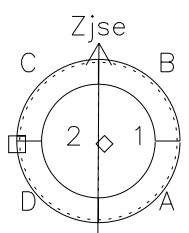

Galileo EPD Real Time Azimuth Anisotropies 98239

Software Version: RTAZIM_MEAN V 1.20
Data Production: 06-03-00
Plot Production: Sun Sep 16 12:33:36 2001
Color File: wondr3
Geofactor File: 1.1

00:00:00 1998-239	239-06	239-12	239-18	00:00:00 1998-240	
+	+	+	+	+	X JSE(R _j)
-123.50	-123.38	-123.24	-123.10	-122.94	Y JSE(R _j)
0.07	-0.30	-0.67	-1.04	-1.42	Z JSE(R _j)
4.62	4.63	4.64	4.65	4.66	

- ◇ = Jupiter look direction
- = Corotation look direction