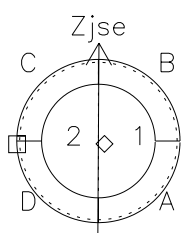

Galileo EPD Real Time Azimuth Anisotropies 98239

Software Version: RTAZIM_FLUX V 1.20
 Data Production: 06-03-00
 Plot Production: Sun Sep 16 12:33:46 2001
 Color File: wondr3
 Geofactor File: 1.1

00:00:00 1998-239	239-06	239-12	239-18	00:00:00 1998-240	X JSE(R _j)
+	+	+	+	+	Y JSE(R _j)
-123.50	-123.38	-123.24	-123.10	-122.94	Z JSE(R _j)
0.07	-0.30	-0.67	-1.04	-1.42	
4.62	4.63	4.64	4.65	4.66	

◇ = Jupiter look direction
 □ = Corotation look direction