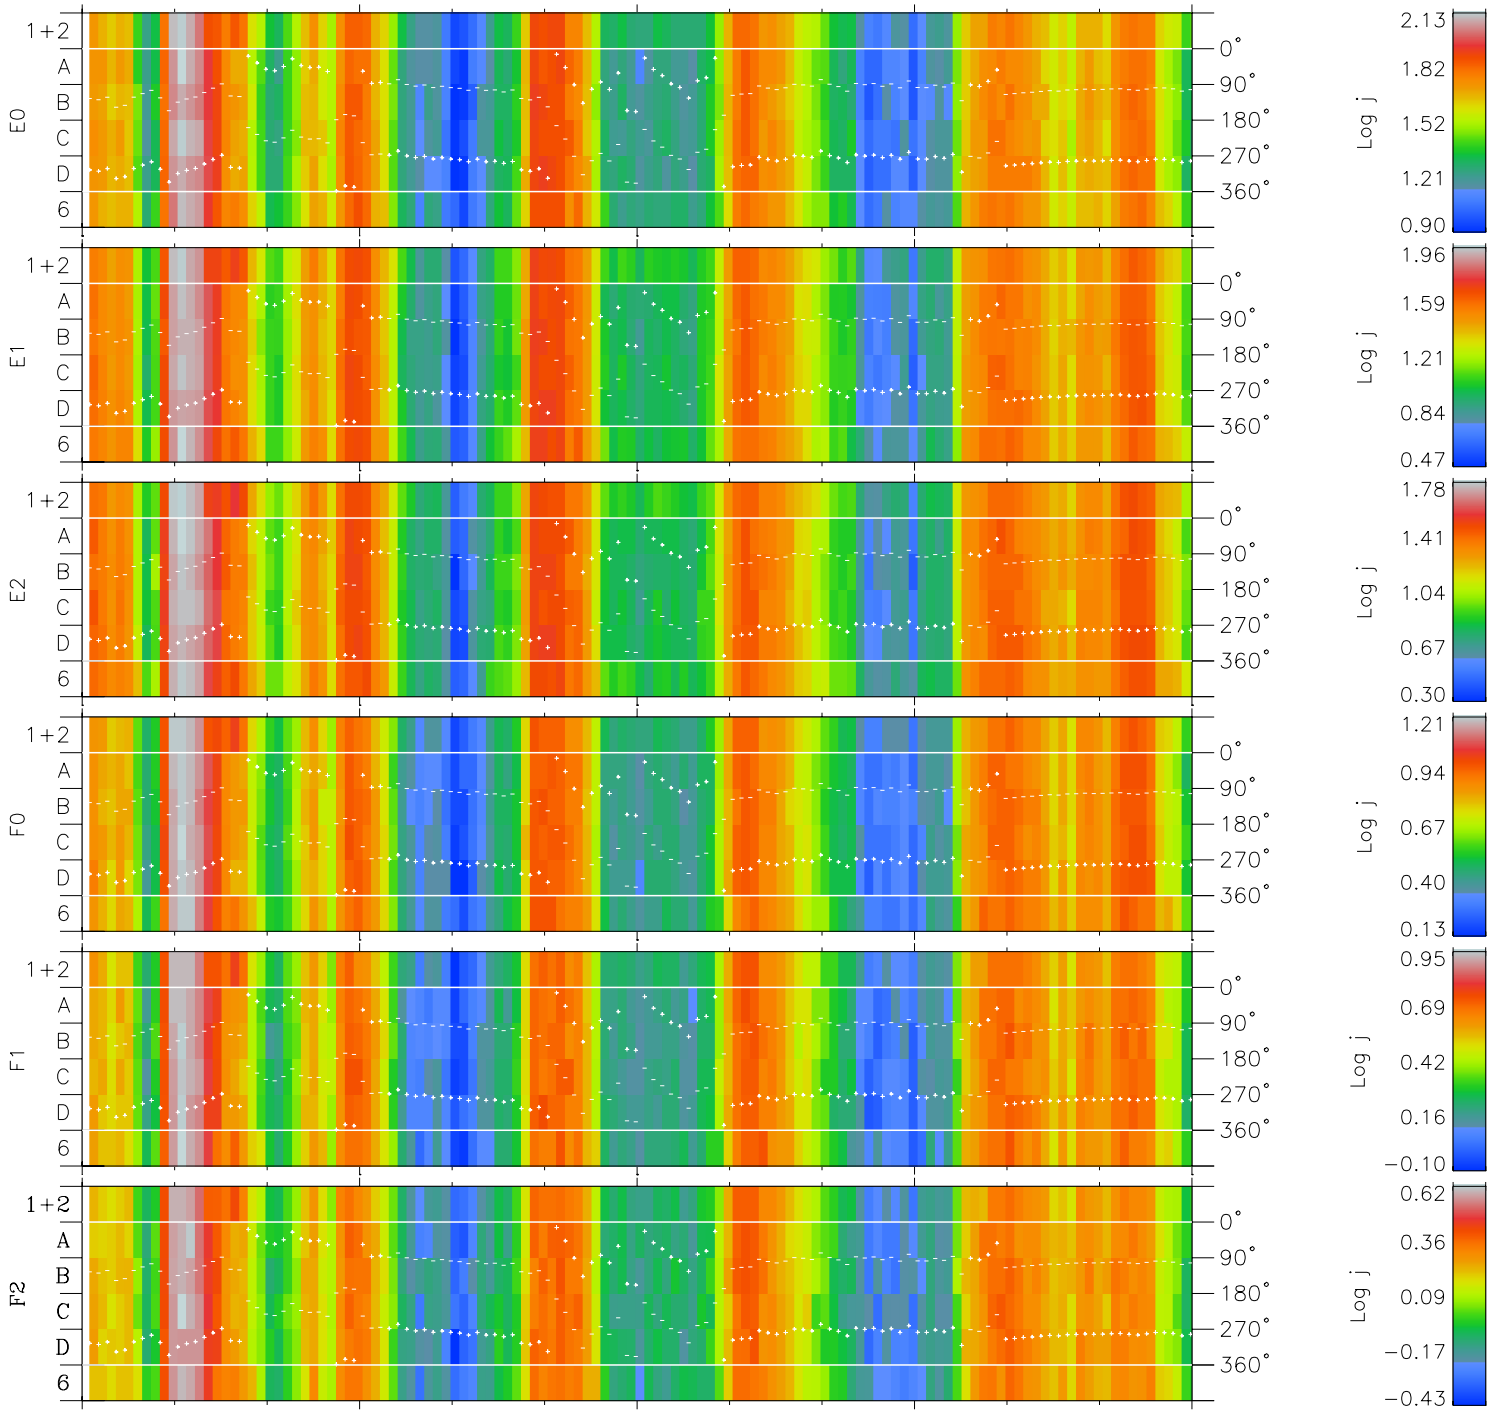

Galileo EPD Real Time Azimuth Anisotropies 98239

Software Version: RTAZIM_FLUX V 1.20
 Data Production: 06-03-00
 Plot Production: Sun Sep 16 12:33:46 2001
 Color File: wondr3
 Geofactor File: 1.1

00:00:00 1998-239	239-06	239-12	239-18	00:00:00 1998-240	X JSE(R _j)
+	+	+	+	+	Y JSE(R _j)
-123.50	-123.38	-123.24	-123.10	-122.94	Z JSE(R _j)
0.07	-0.30	-0.67	-1.04	-1.42	
4.62	4.63	4.64	4.65	4.66	

◇ = Jupiter look direction
 □ = Corotation look direction