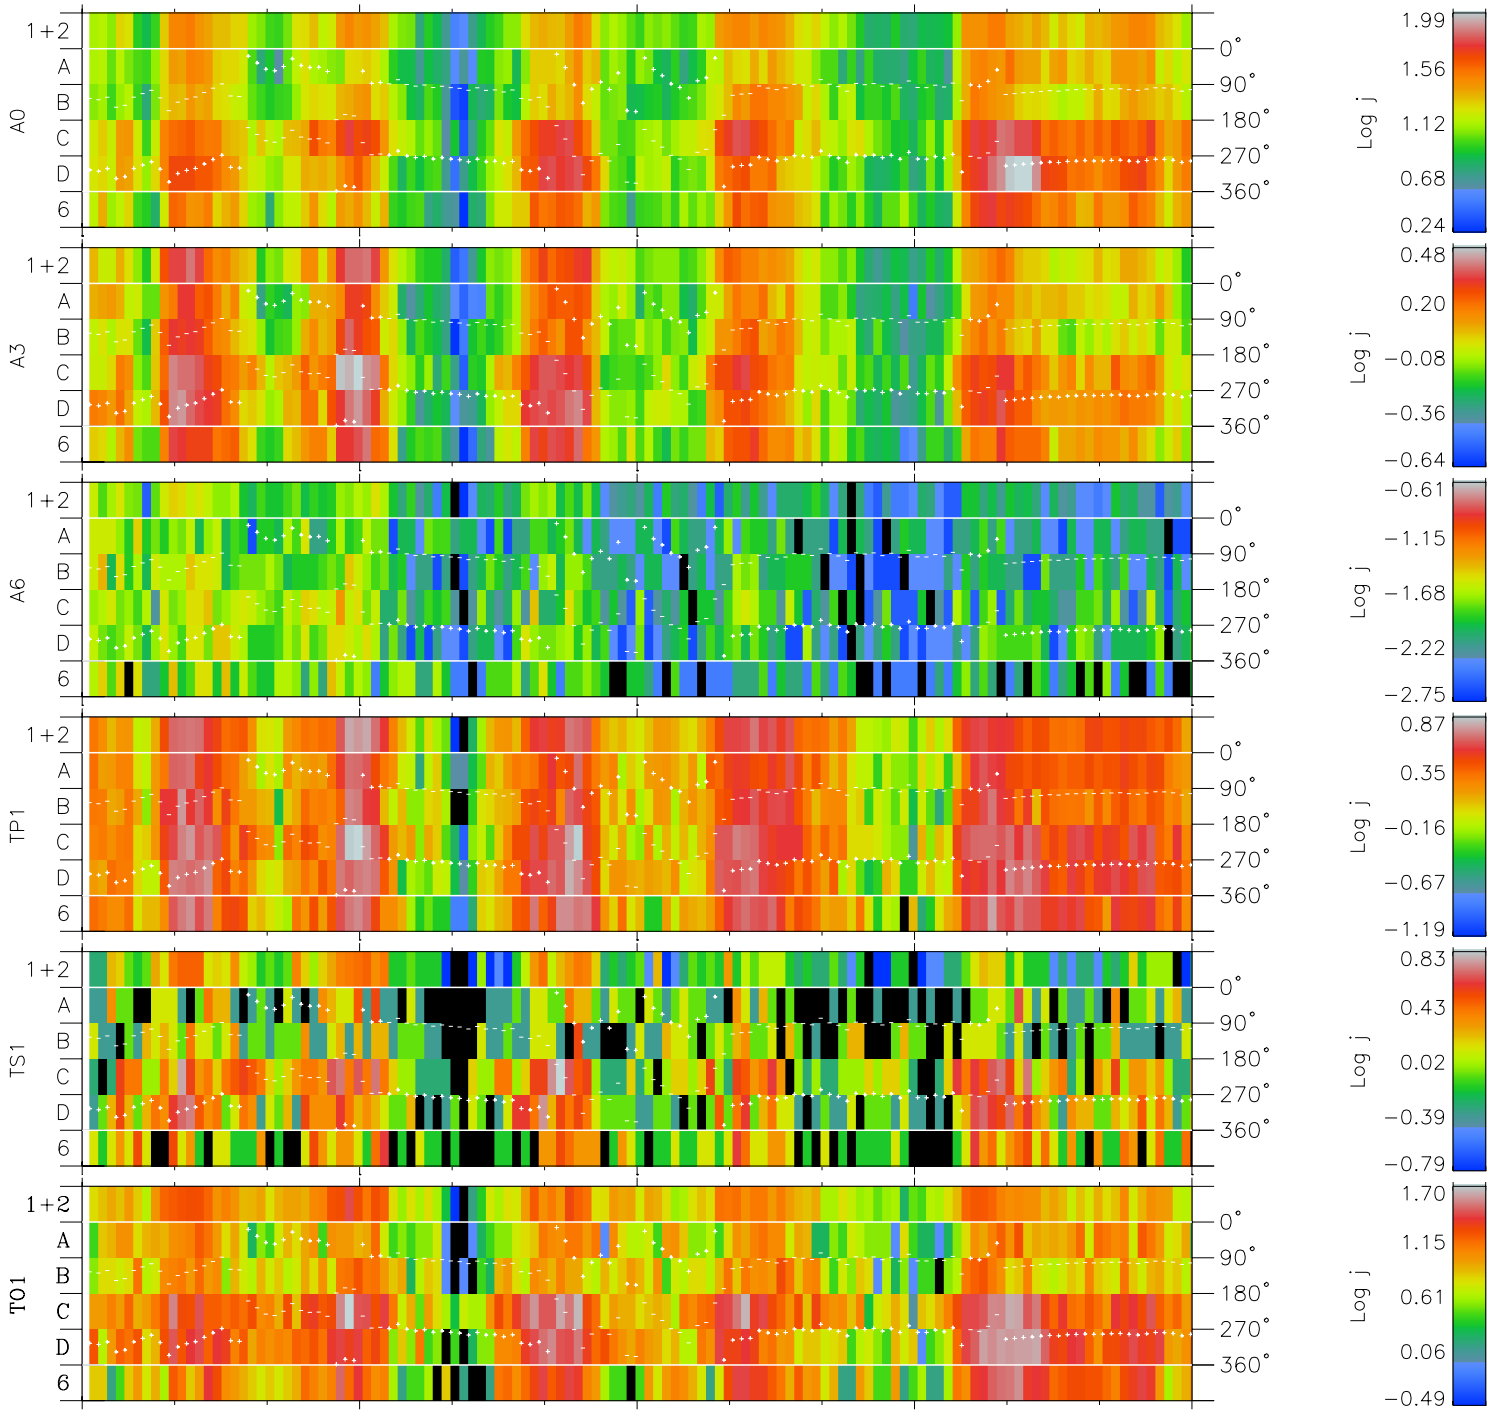

Galileo EPD Real Time Azimuth Anisotropies 98239

Software Version: RTAZIM_FLUX V 1.20
Data Production: 06-03-00
Plot Production: Sun Sep 16 12:33:41 2001
Color File: wondr3
Geofactor File: 1.1

00:00:00 1998-239	239-06	239-12	239-18	00:00:00 1998-240	
+	+	+	+	+	X JSE(R _j)
-123.50	-123.38	-123.24	-123.10	-122.94	Y JSE(R _j)
0.07	-0.30	-0.67	-1.04	-1.42	Z JSE(R _j)
4.62	4.63	4.64	4.65	4.66	

◇ = Jupiter look direction
□ = Corotation look direction