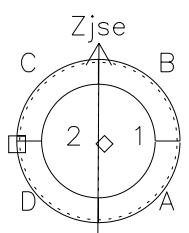

Galileo EPD Real Time Azimuth Anisotropies 98239

Software Version: RTAZIM_FLUX V 1.20
Data Production: 06-03-00
Plot Production: Sun Sep 16 12:33:41 2001
Color File: wondr3
Geofactor File: 1.1

00:00:00 1998-239	239-06	239-12	239-18	00:00:00 1998-240	
+	+	+	+	+	X JSE(R _j)
-123.50	-123.38	-123.24	-123.10	-122.94	Y JSE(R _j)
0.07	-0.30	-0.67	-1.04	-1.42	Z JSE(R _j)
4.62	4.63	4.64	4.65	4.66	

◇ = Jupiter look direction
□ = Corotation look direction