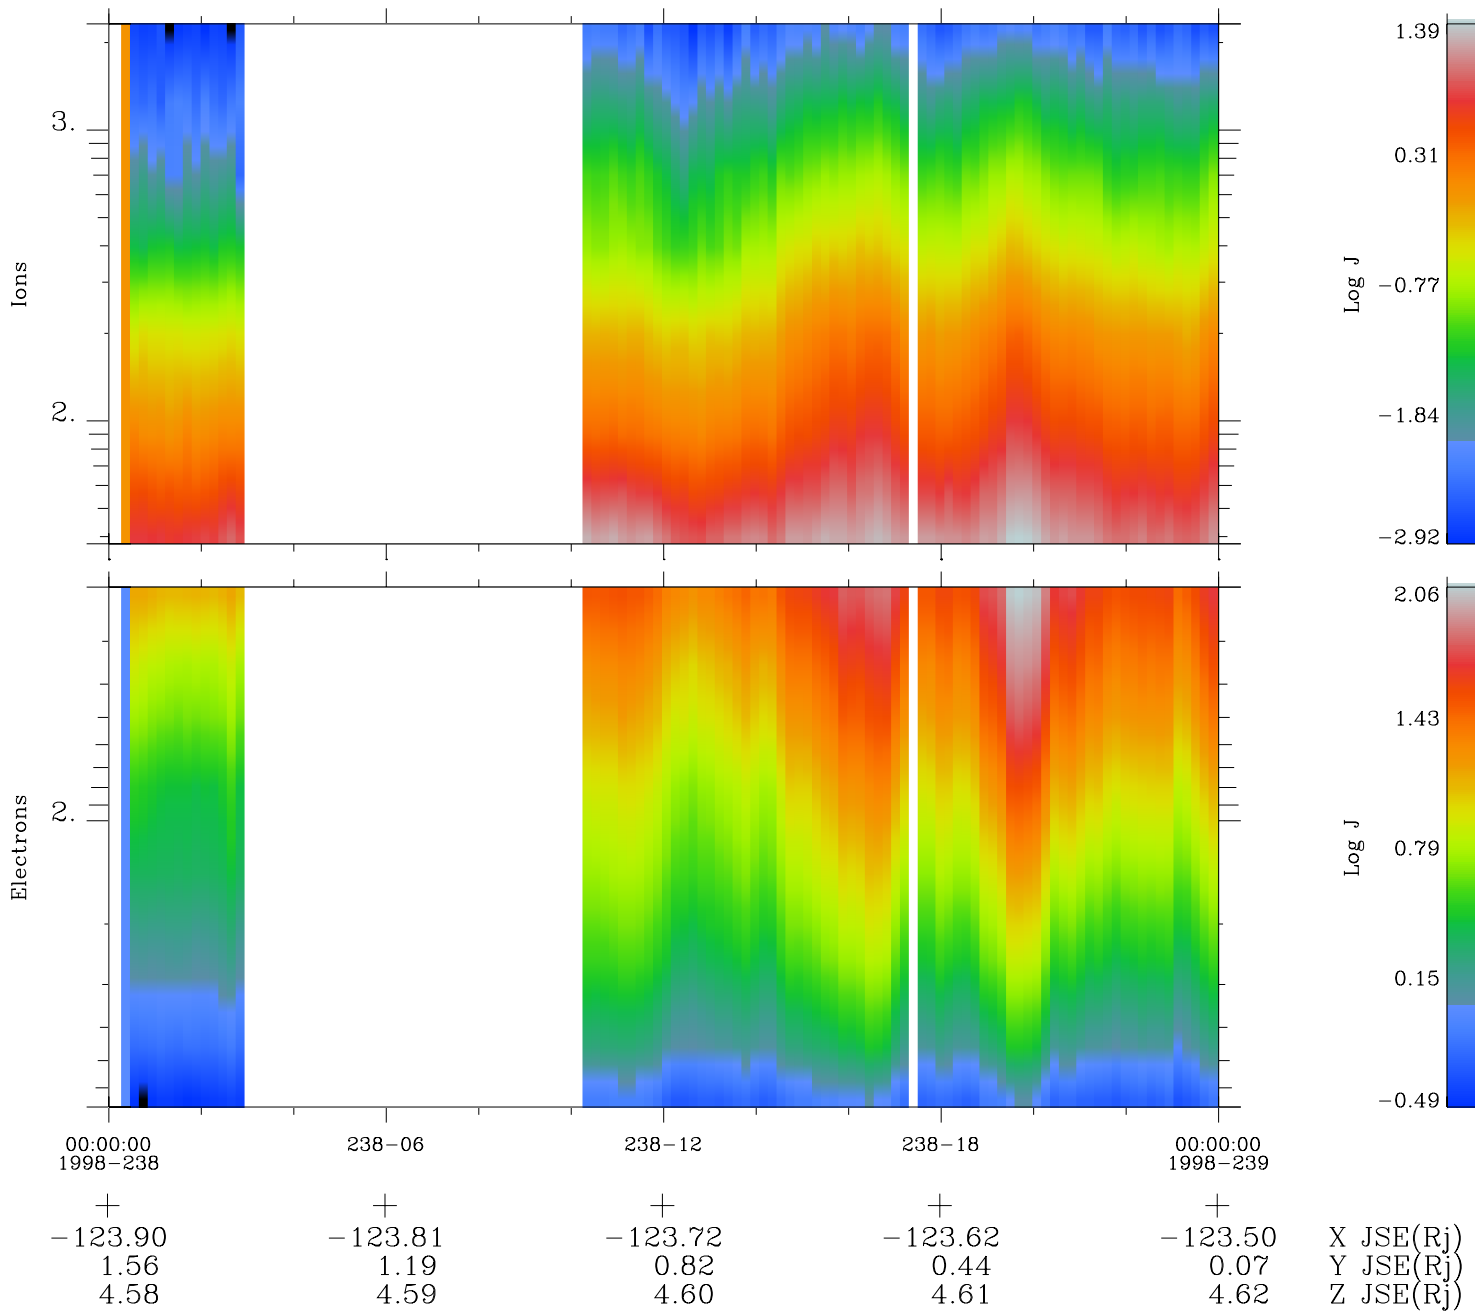

Galileo EPD Real Time Omni Spectrum 98238

Software Version: RTSPEC_OMNI V 1.20
Data Production: 06-03-00
Plot Production: Sun Sep 16 12:24:33 2001
Color File: wondr3
Geofactor File: 1.1

- ◇ = Jupiter look direction
- = Corotation look direction