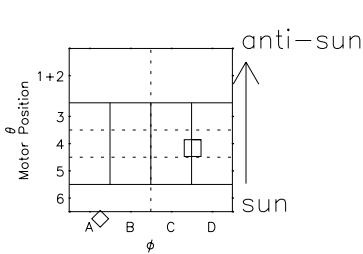

Galileo EPD Real Time R6 Electrons Spectra 98238

Software Version: RTSPEC_R6 V 1.20
 Data Production: 06-03-00
 Plot Production: Sun Sep 16 12:24:28 2001
 Color File: wondr3
 Geofactor File: 1.1

- ◇ = Jupiter look direction
- = Corotation look direction