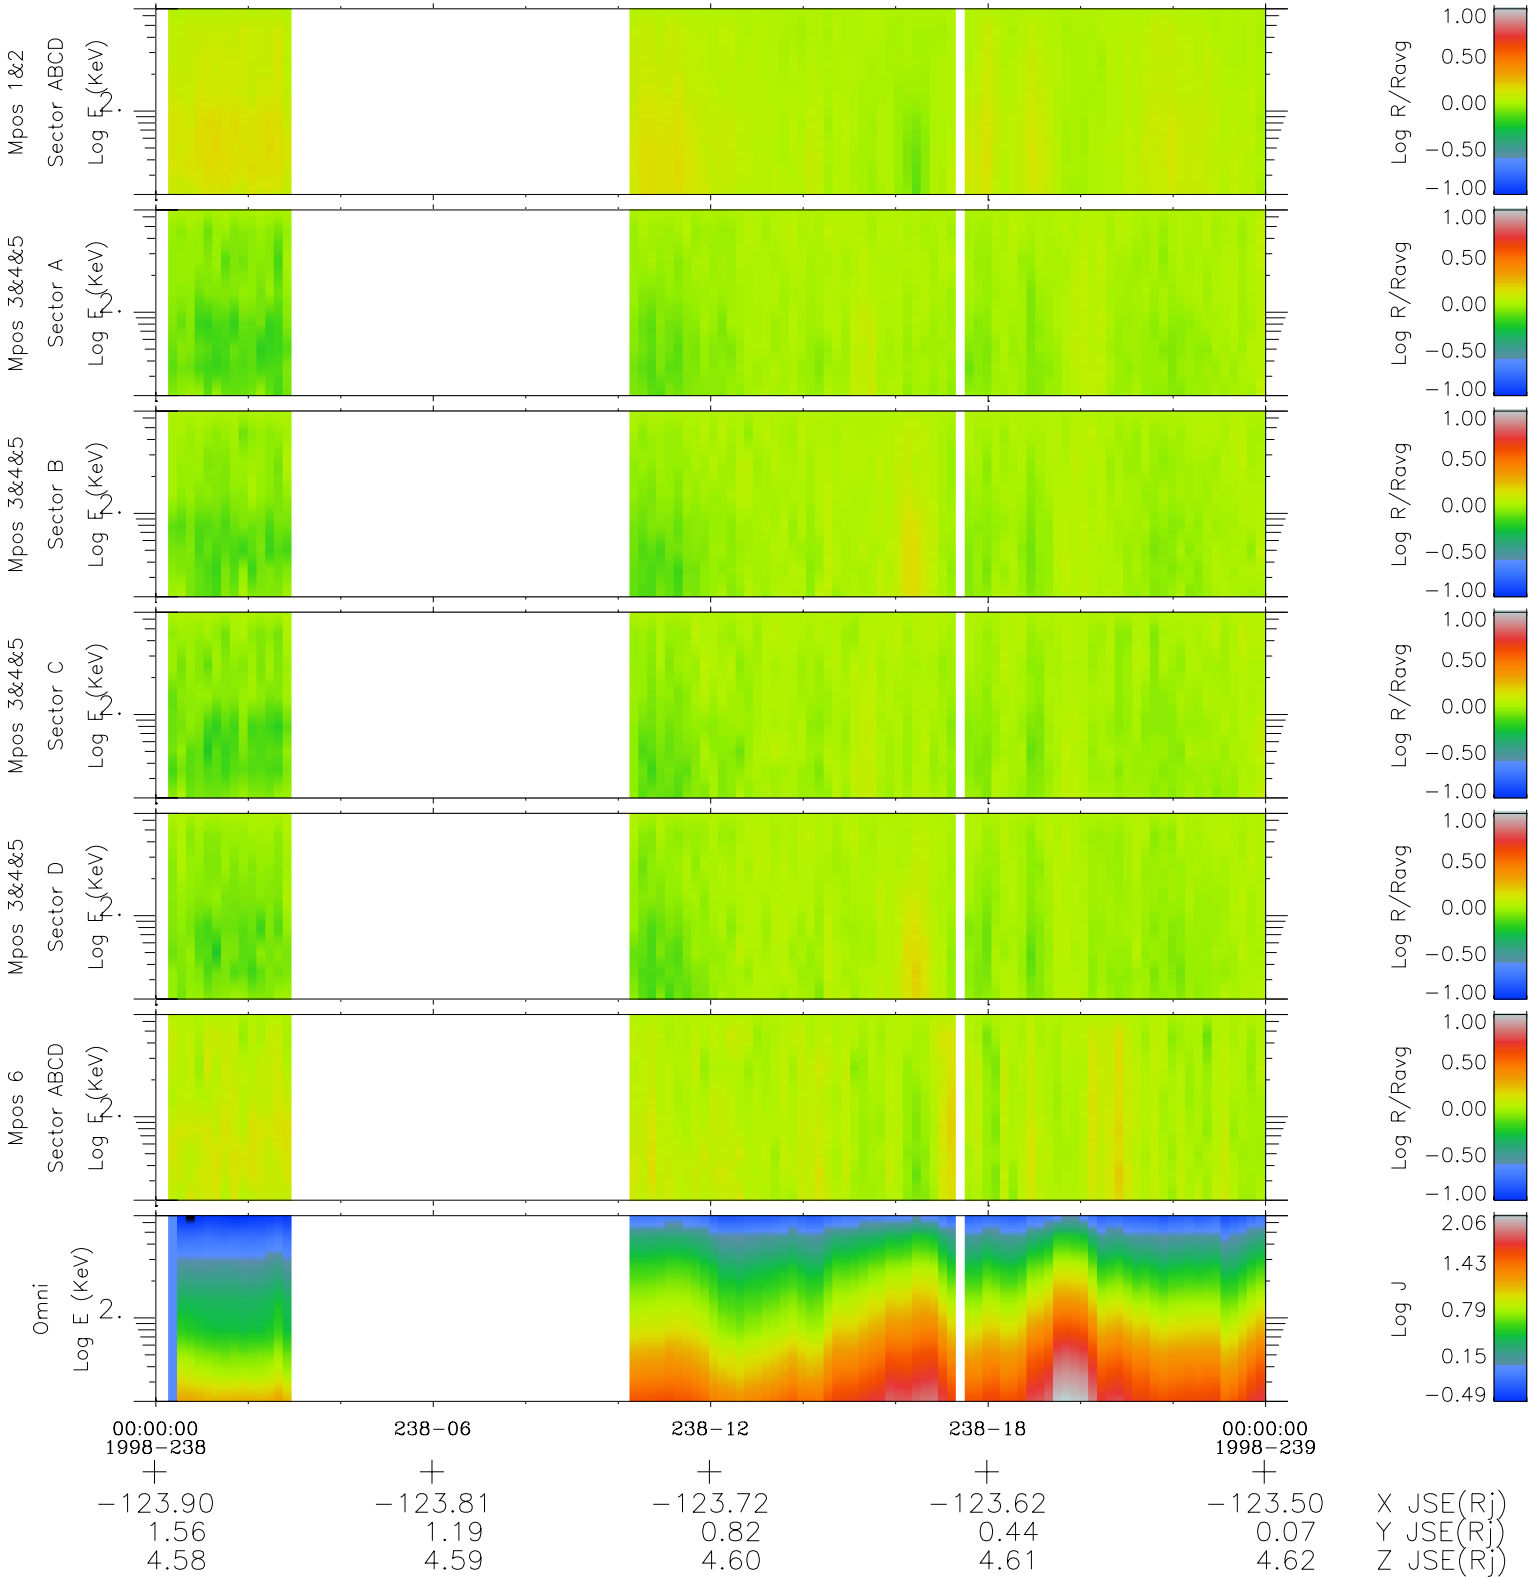

Galileo EPD Real Time R6 Electrons Spectra 98238

Software Version: RTSPEC_R6 V 1.20
 Data Production: 06-03-00
 Plot Production: Sun Sep 16 12:24:28 2001
 Color File: wondr3
 Geofactor File: 1.1

- ◇ = Jupiter look direction
- = Corotation look direction