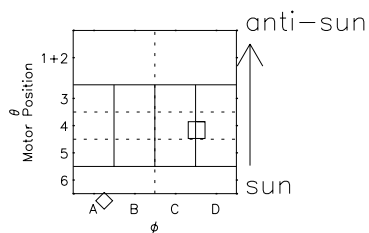

# Galileo EPD Real Time R6 Ions Spectra 98238

Software Version: RTSPEC\_R6 V 1.20  
 Data Production: 06-03-00  
 Plot Production: Sun Sep 16 12:24:22 2001  
 Color File: wondr3  
 Geofactor File: 1.1

- ◇ = Jupiter look direction
- = Corotation look direction