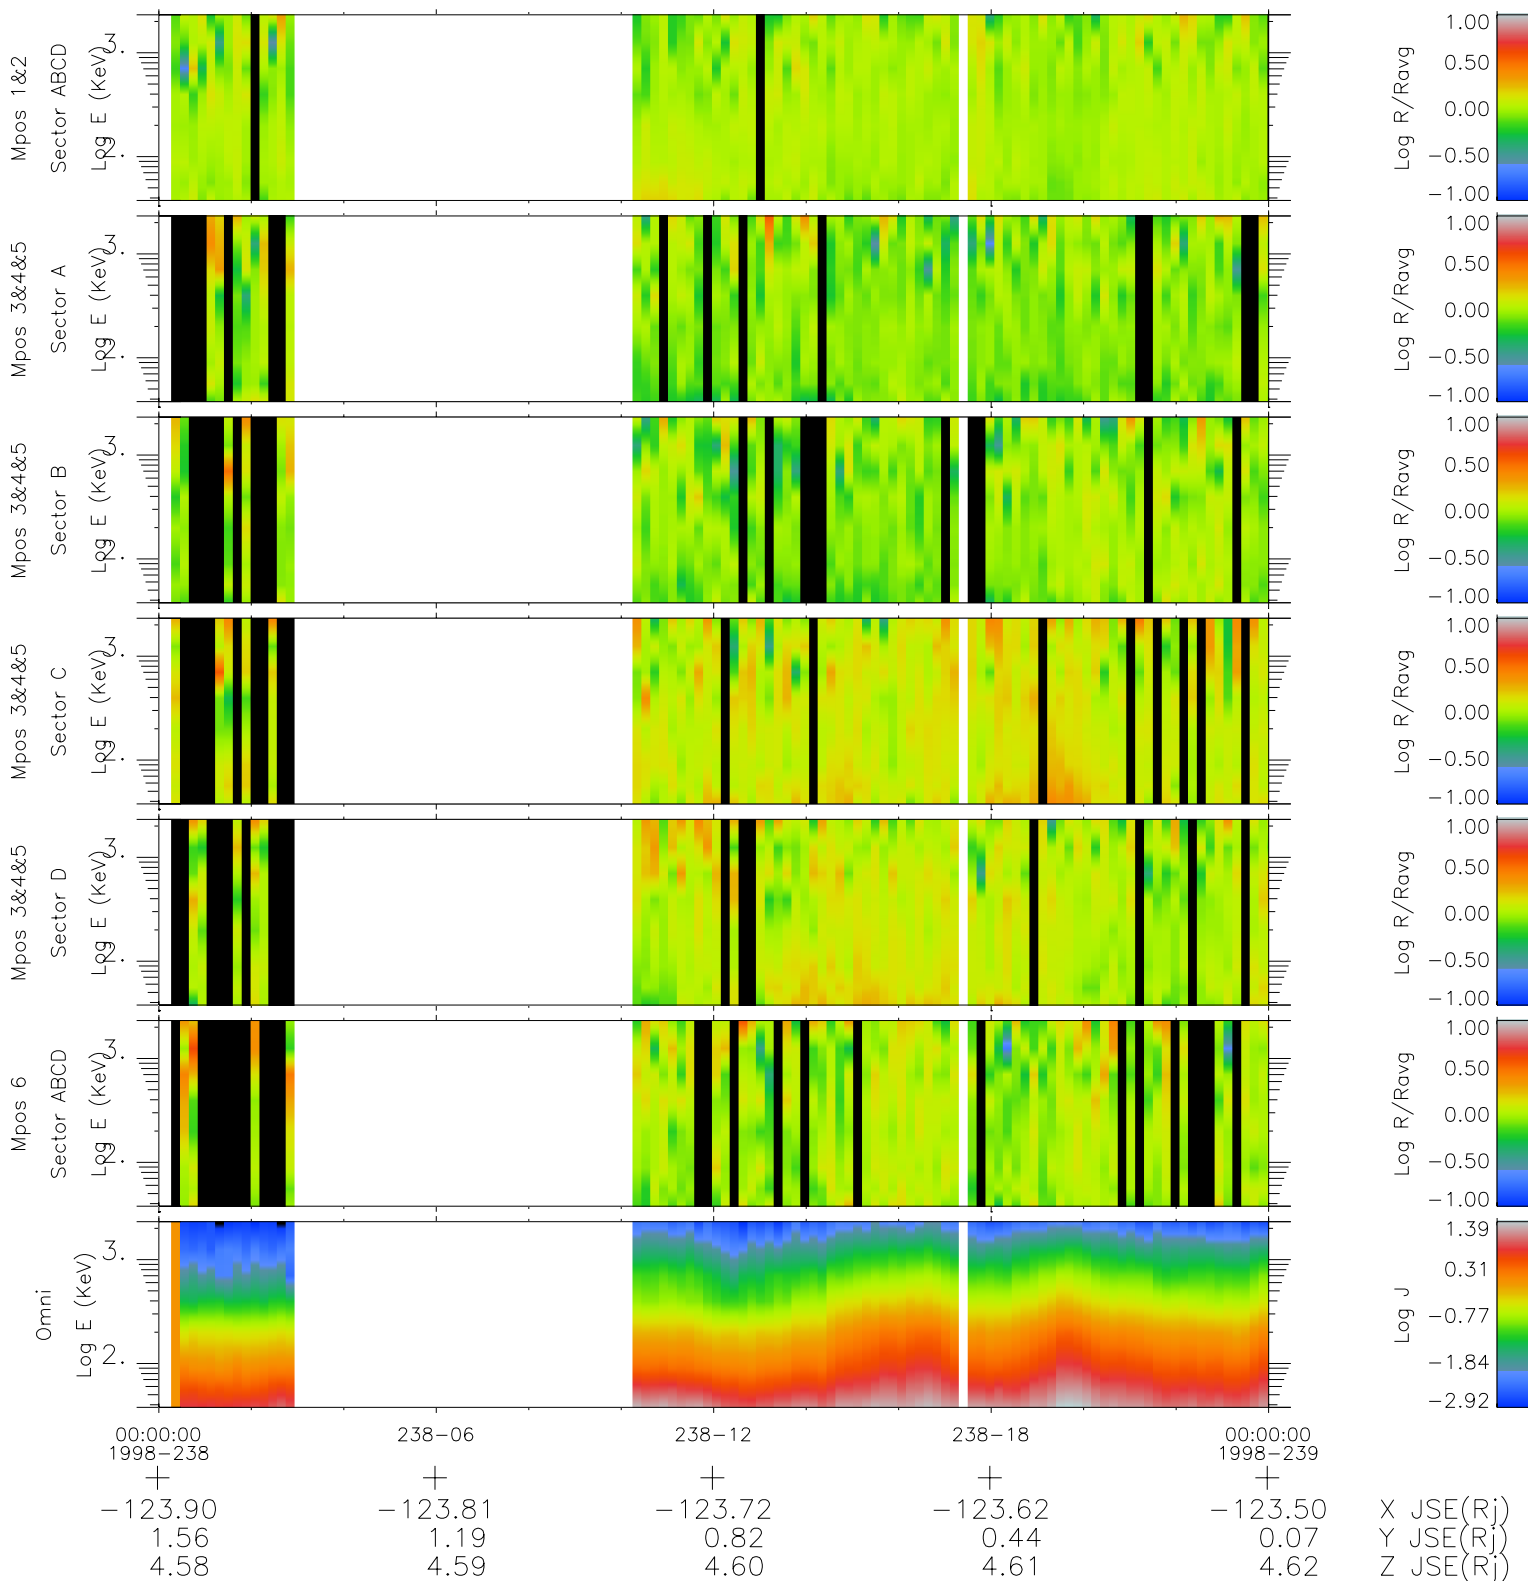

# Galileo EPD Real Time R6 Ions Spectra 98238

Software Version: RTSPEC\_R6 V 1.20  
 Data Production: 06-03-00  
 Plot Production: Sun Sep 16 12:24:22 2001  
 Color File: wondr3  
 Geofactor File: 1.1

- ◇ = Jupiter look direction
- = Corotation look direction