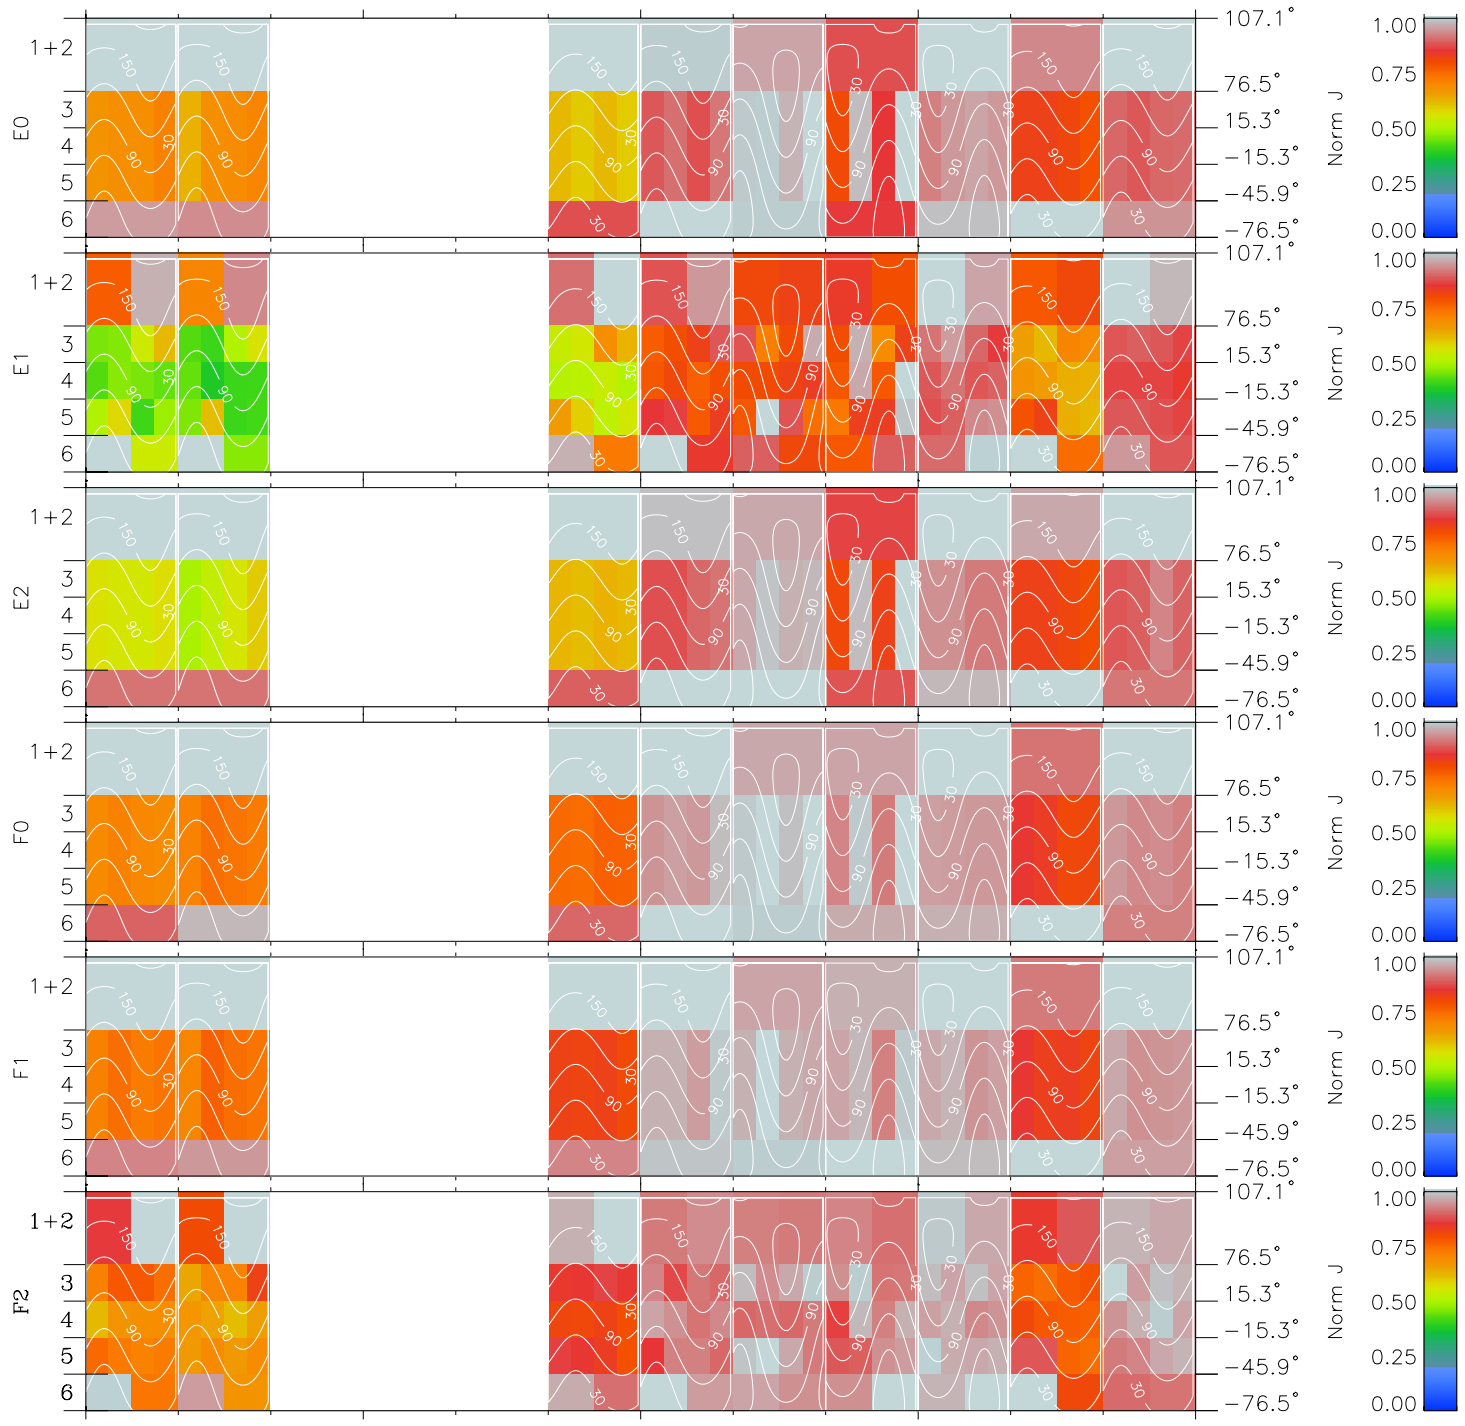

# Galileo EPD Real Time All-Sky Anisotropies 98238

Software Version: RTSKY\_NORM V 1.20  
Data Production: 06-03-00  
Plot Production: Sun Sep 16 12:25:06 2001  
Color File: wondr3  
Geofactor File: 1.1

00:00:00 1998-238	238-06	238-12	238-18	00:00:00 1998-239	
+	+	+	+	+	X JSE(R <sub>j</sub> )
-123.90	-123.81	-123.72	-123.62	-123.50	Y JSE(R <sub>j</sub> )
1.56	1.19	0.82	0.44	0.07	Z JSE(R <sub>j</sub> )
4.58	4.59	4.60	4.61	4.62	

- ◇ = Jupiter look direction
- = Corotation look direction