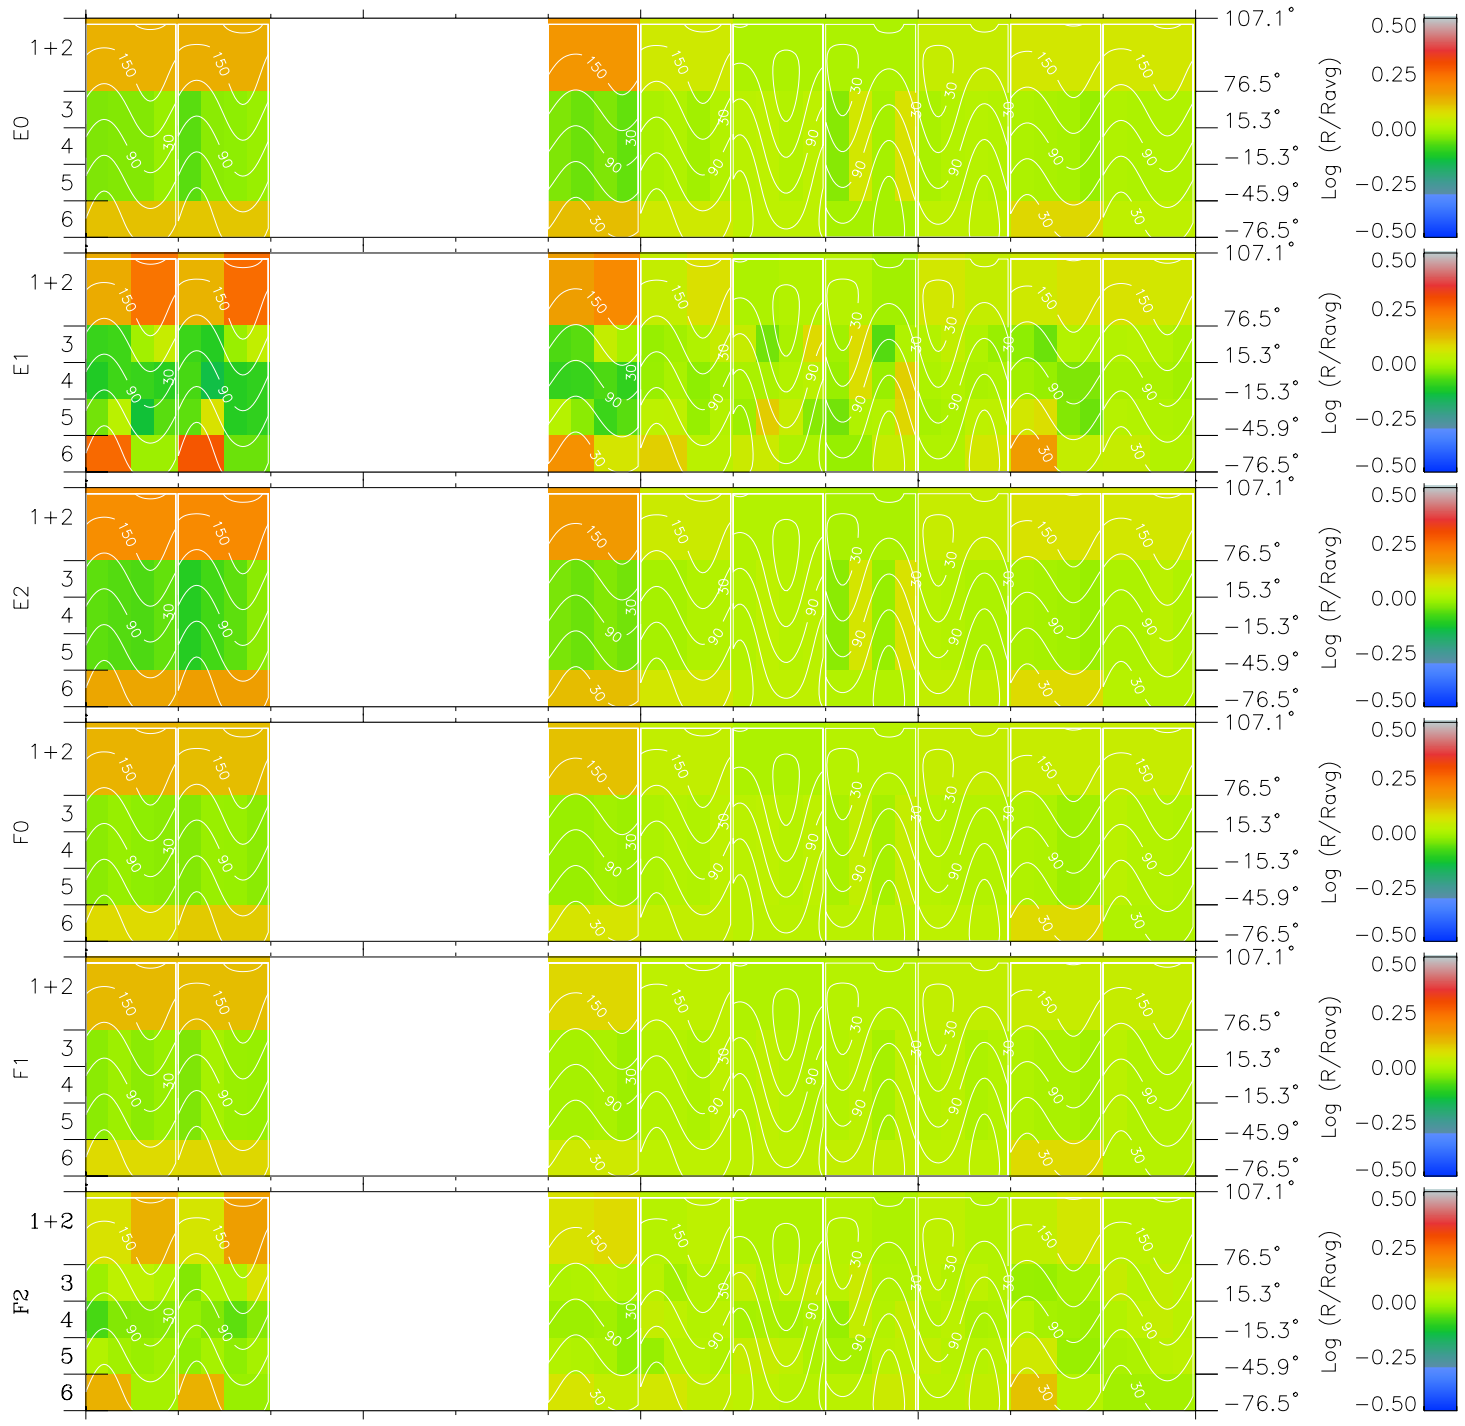

# Galileo EPD Real Time All-Sky Anisotropies 98238

Software Version: RTSKY\_MEAN V 1.20  
 Data Production: 06-03-00  
 Plot Production: Sun Sep 16 12:24:44 2001  
 Color File: wondr3  
 Geofactor File: 1.1

00:00:00 1998-238	238-06	238-12	238-18	00:00:00 1998-239	X JSE( $R_j$ )
+	+	+	+	+	Y JSE( $R_j$ )
-123.90	-123.81	-123.72	-123.62	-123.50	Z JSE( $R_j$ )
1.56	1.19	0.82	0.44	0.07	
4.58	4.59	4.60	4.61	4.62	

- ◇ = Jupiter look direction
- = Corotation look direction