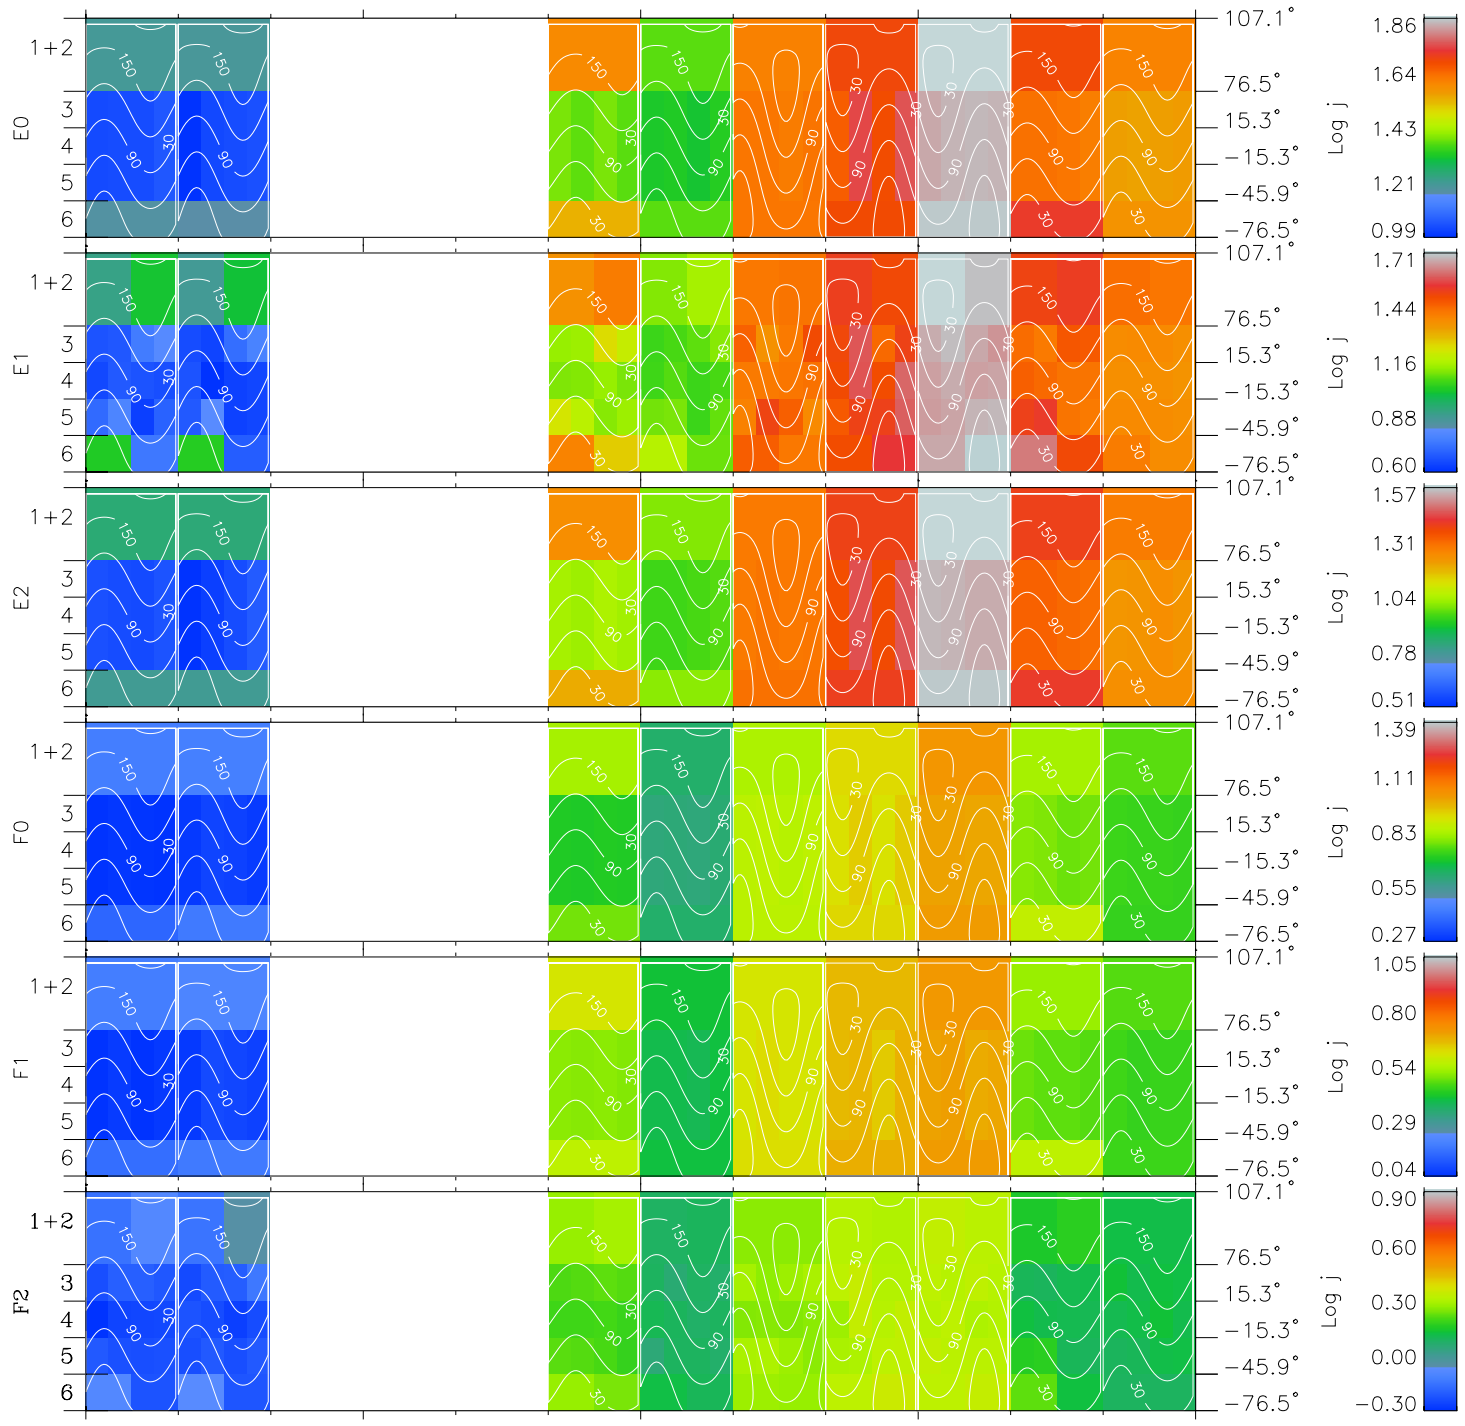

# Galileo EPD Real Time All-Sky Anisotropies 98238

Software Version: RTSKY\_FLUX V 1.20  
Data Production: 06-03-00  
Plot Production: Sun Sep 16 12:24:55 2001  
Color File: wondr3  
Geofactor File: 1.1

00:00:00 1998-238	238-06	238-12	238-18	00:00:00 1998-239	
+	+	+	+	+	X JSE(R <sub>j</sub> )
-123.90	-123.81	-123.72	-123.62	-123.50	Y JSE(R <sub>j</sub> )
1.56	1.19	0.82	0.44	0.07	Z JSE(R <sub>j</sub> )
4.58	4.59	4.60	4.61	4.62	

- ◇ = Jupiter look direction
- = Corotation look direction