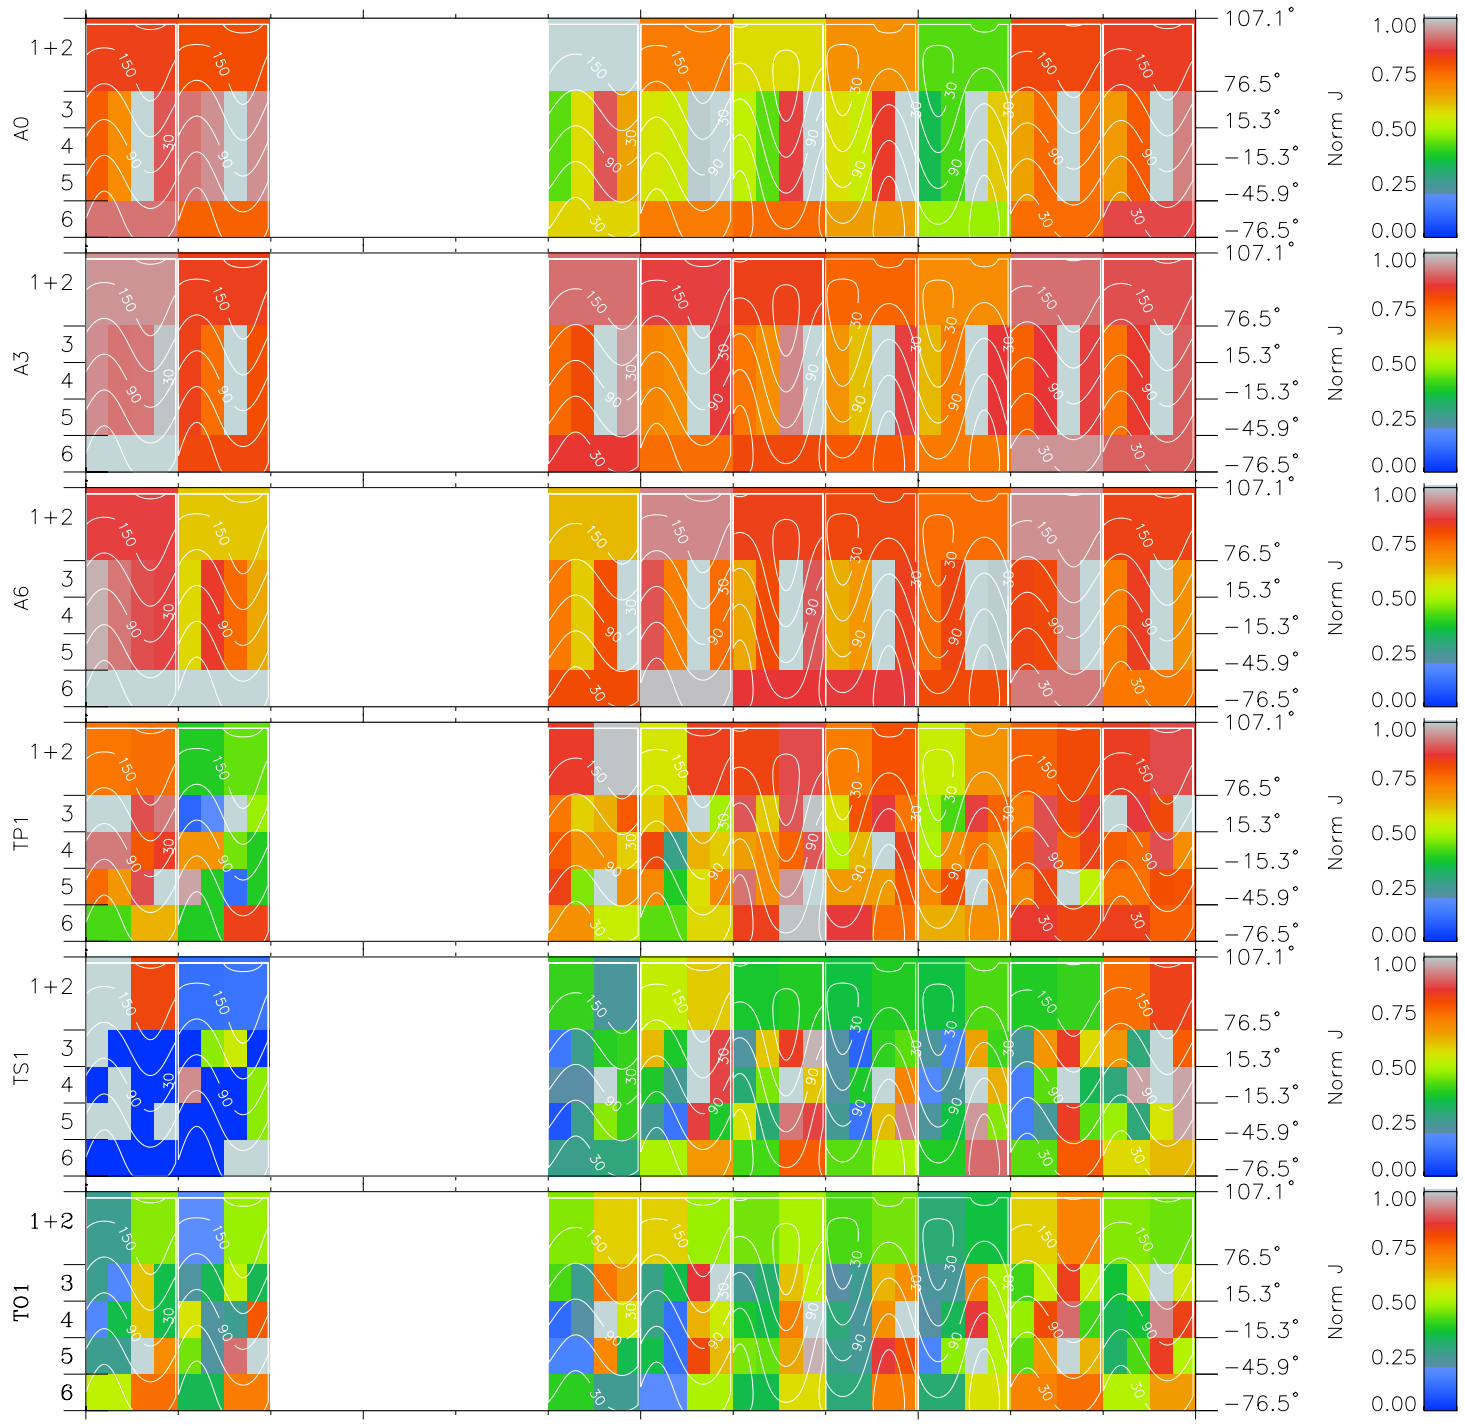

Galileo EPD Real Time All-Sky Anisotropies 98238

Software Version: RTSKY_NORM V 1.20
Data Production: 06-03-00
Plot Production: Sun Sep 16 12:25:01 2001
Color File: wondr3
Geofactor File: 1.1

| 00:00:00 1998-238 | 238-06 | 238-12 | 238-18 | 00:00:00 1998-239 | |
|----------------------|---------|---------|---------|----------------------|------------------------|
| + | + | + | + | + | X JSE(R _j) |
| -123.90 | -123.81 | -123.72 | -123.62 | -123.50 | Y JSE(R _j) |
| 1.56 | 1.19 | 0.82 | 0.44 | 0.07 | Z JSE(R _j) |
| 4.58 | 4.59 | 4.60 | 4.61 | 4.62 | |

◇ = Jupiter look direction
□ = Corotation look direction