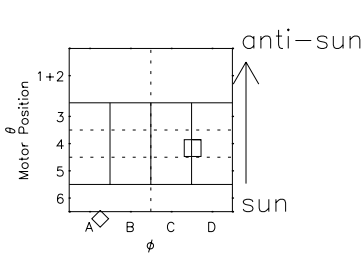

Galileo EPD Real Time All-Sky Anisotropies 98238

Software Version: RTSKY_NORM V 1.20
Data Production: 06-03-00
Plot Production: Sun Sep 16 12:25:01 2001
Color File: wondr3
Geofactor File: 1.1

| 00:00:00 1998-238 | 238-06 | 238-12 | 238-18 | 00:00:00 1998-239 | |
|----------------------|---------|---------|---------|----------------------|------------------------|
| + | + | + | + | + | X JSE(R _j) |
| -123.90 | -123.81 | -123.72 | -123.62 | -123.50 | Y JSE(R _j) |
| 1.56 | 1.19 | 0.82 | 0.44 | 0.07 | Z JSE(R _j) |
| 4.58 | 4.59 | 4.60 | 4.61 | 4.62 | |

◇ = Jupiter look direction
□ = Corotation look direction