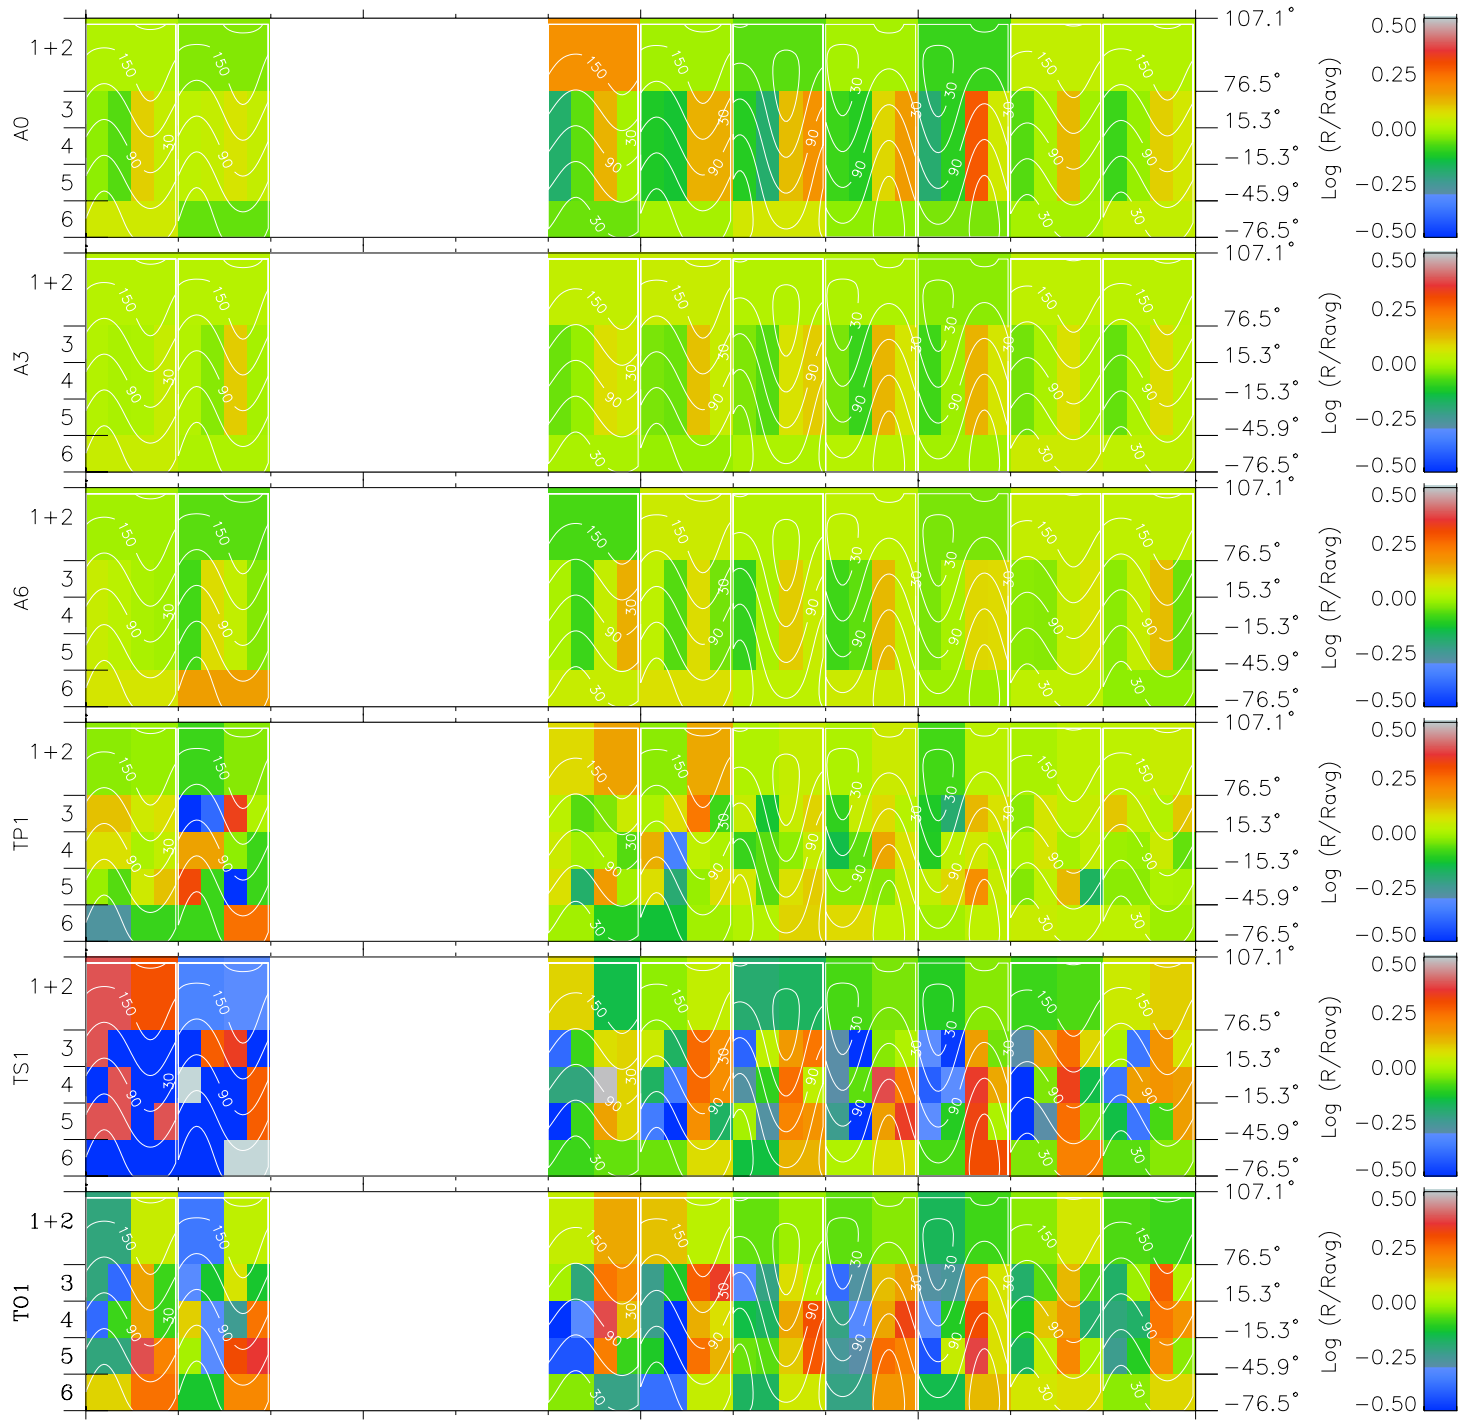

Galileo EPD Real Time All-Sky Anisotropies 98238

Software Version: RTSKY_MEAN V 1.20
 Data Production: 06-03-00
 Plot Production: Sun Sep 16 12:24:39 2001
 Color File: wondr3
 Geofactor File: 1.1

00:00:00 1998-238	238-06	238-12	238-18	00:00:00 1998-239	X JSE(R _j)
+	+	+	+	+	Y JSE(R _j)
-123.90	-123.81	-123.72	-123.62	-123.50	Z JSE(R _j)
1.56	1.19	0.82	0.44	0.07	
4.58	4.59	4.60	4.61	4.62	

- ◇ = Jupiter look direction
- = Corotation look direction