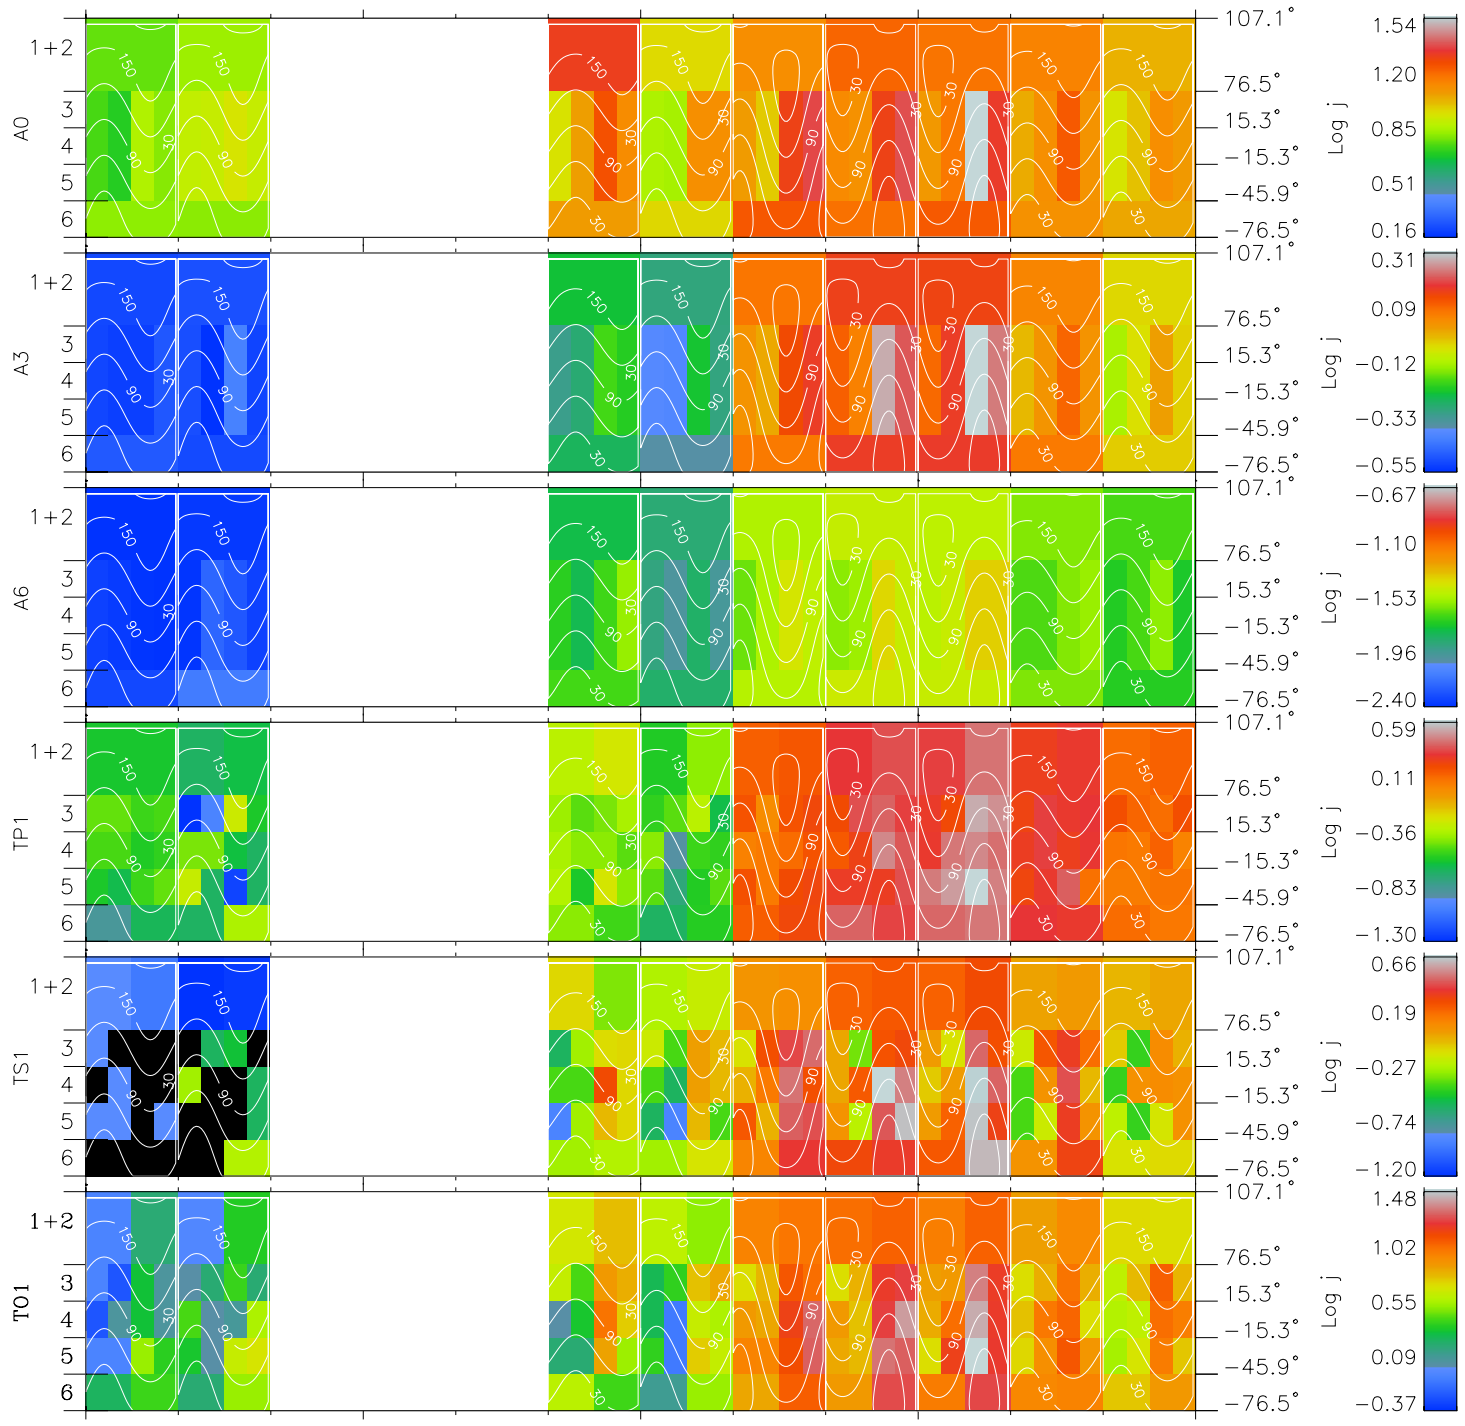

# Galileo EPD Real Time All-Sky Anisotropies 98238

Software Version: RTSKY\_FLUX V 1.20  
 Data Production: 06-03-00  
 Plot Production: Sun Sep 16 12:24:50 2001  
 Color File: wondr3  
 Geofactor File: 1.1

00:00:00 1998-238	238-06	238-12	238-18	00:00:00 1998-239	X JSE(R <sub>j</sub> )
+ -123.90	+ -123.81	+ -123.72	+ -123.62	+ -123.50	Y JSE(R <sub>j</sub> )
1.56	1.19	0.82	0.44	0.07	Z JSE(R <sub>j</sub> )
4.58	4.59	4.60	4.61	4.62	

- ◇ = Jupiter look direction
- = Corotation look direction