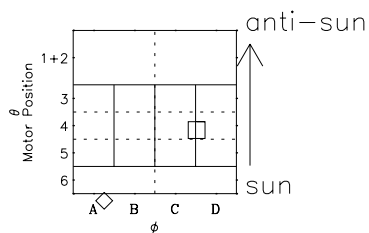

# Galileo EPD Real-Time Omni 98238

Software Version: RTLINE\_OMNI V 1.20  
Data Production: 06-03-00  
Plot Production: Sun Sep 16 12:26:02 2001

◇ = Jupiter look direction  
□ = Corotation look direction