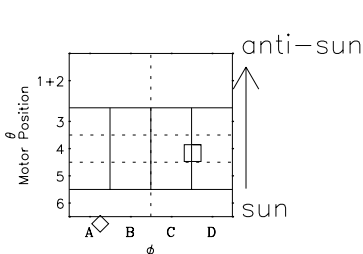

Galileo EPD Real-Time Six-Sector 98238

Software Version: RTLINE_R6 V 1.20
Data Production: 06-03-00
Plot Production: Sun Sep 16 12:26:10 2001

◇ = Jupiter look direction
□ = Corotation look direction