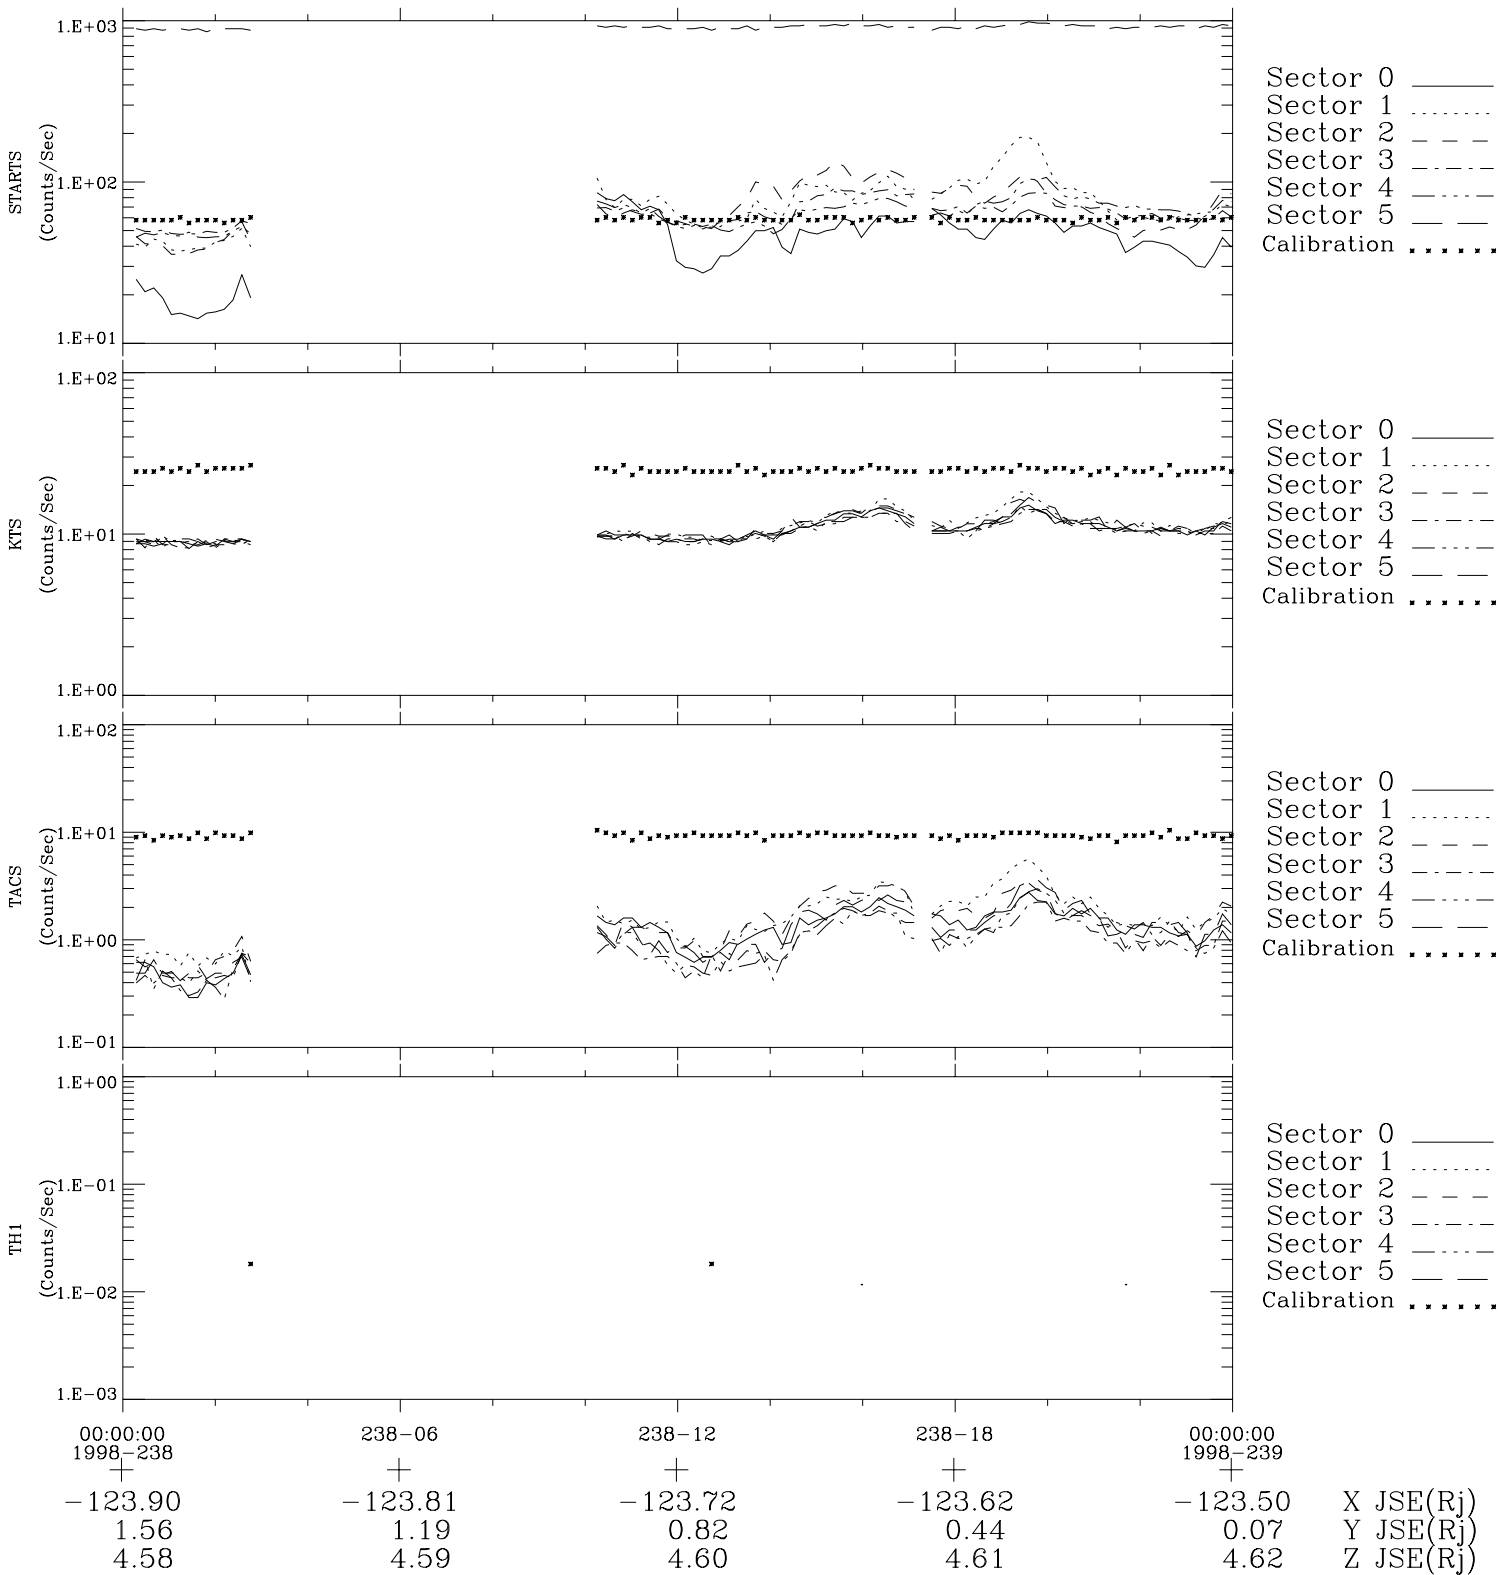

Galileo EPD Real-Time Six-Sector 98238

Software Version: RTLINE_R6 V 1.20
Data Production: 06-03-00
Plot Production: Sun Sep 16 12:26:10 2001

◇ = Jupiter look direction
□ = Corotation look direction