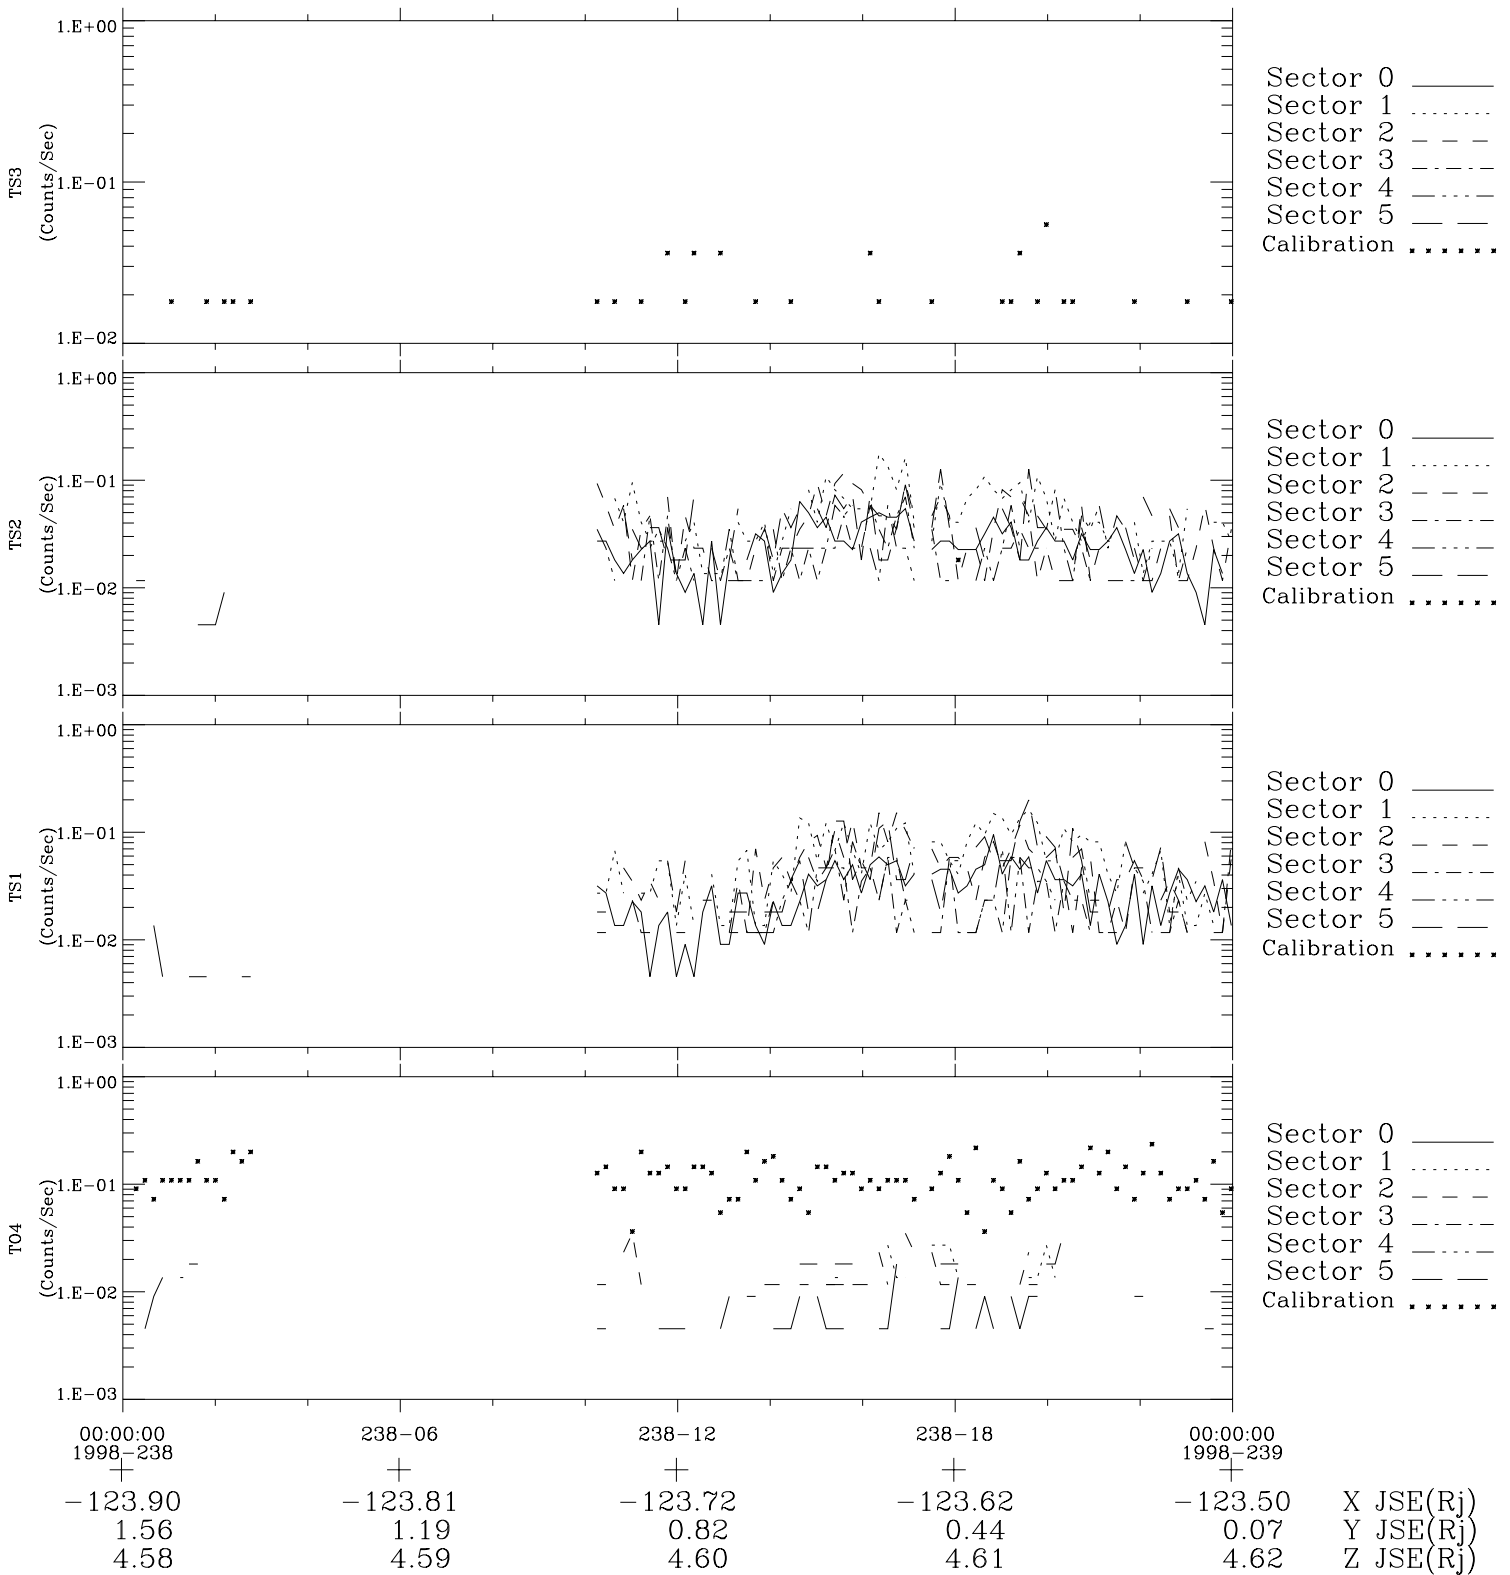

Galileo EPD Real-Time Six-Sector 98238

Software Version: RTLINE_R6 V 1.20
Data Production: 06-03-00
Plot Production: Sun Sep 16 12:26:09 2001

◇ = Jupiter look direction
□ = Corotation look direction