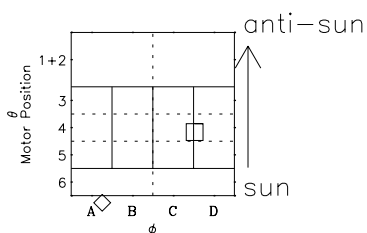

Galileo EPD Real-Time Six-Sector 98238

Software Version: RTLINE_R6 V 1.20
Data Production: 06-03-00
Plot Production: Sun Sep 16 12:26:09 2001

◇ = Jupiter look direction
□ = Corotation look direction