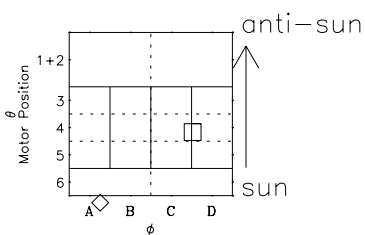

# Galileo EPD Real-Time Six-Sector 98238

Software Version: RTLINE\_R6 V 1.20  
Data Production: 06-03-00  
Plot Production: Sun Sep 16 12:26:09 2001

◇ = Jupiter look direction  
□ = Corotation look direction