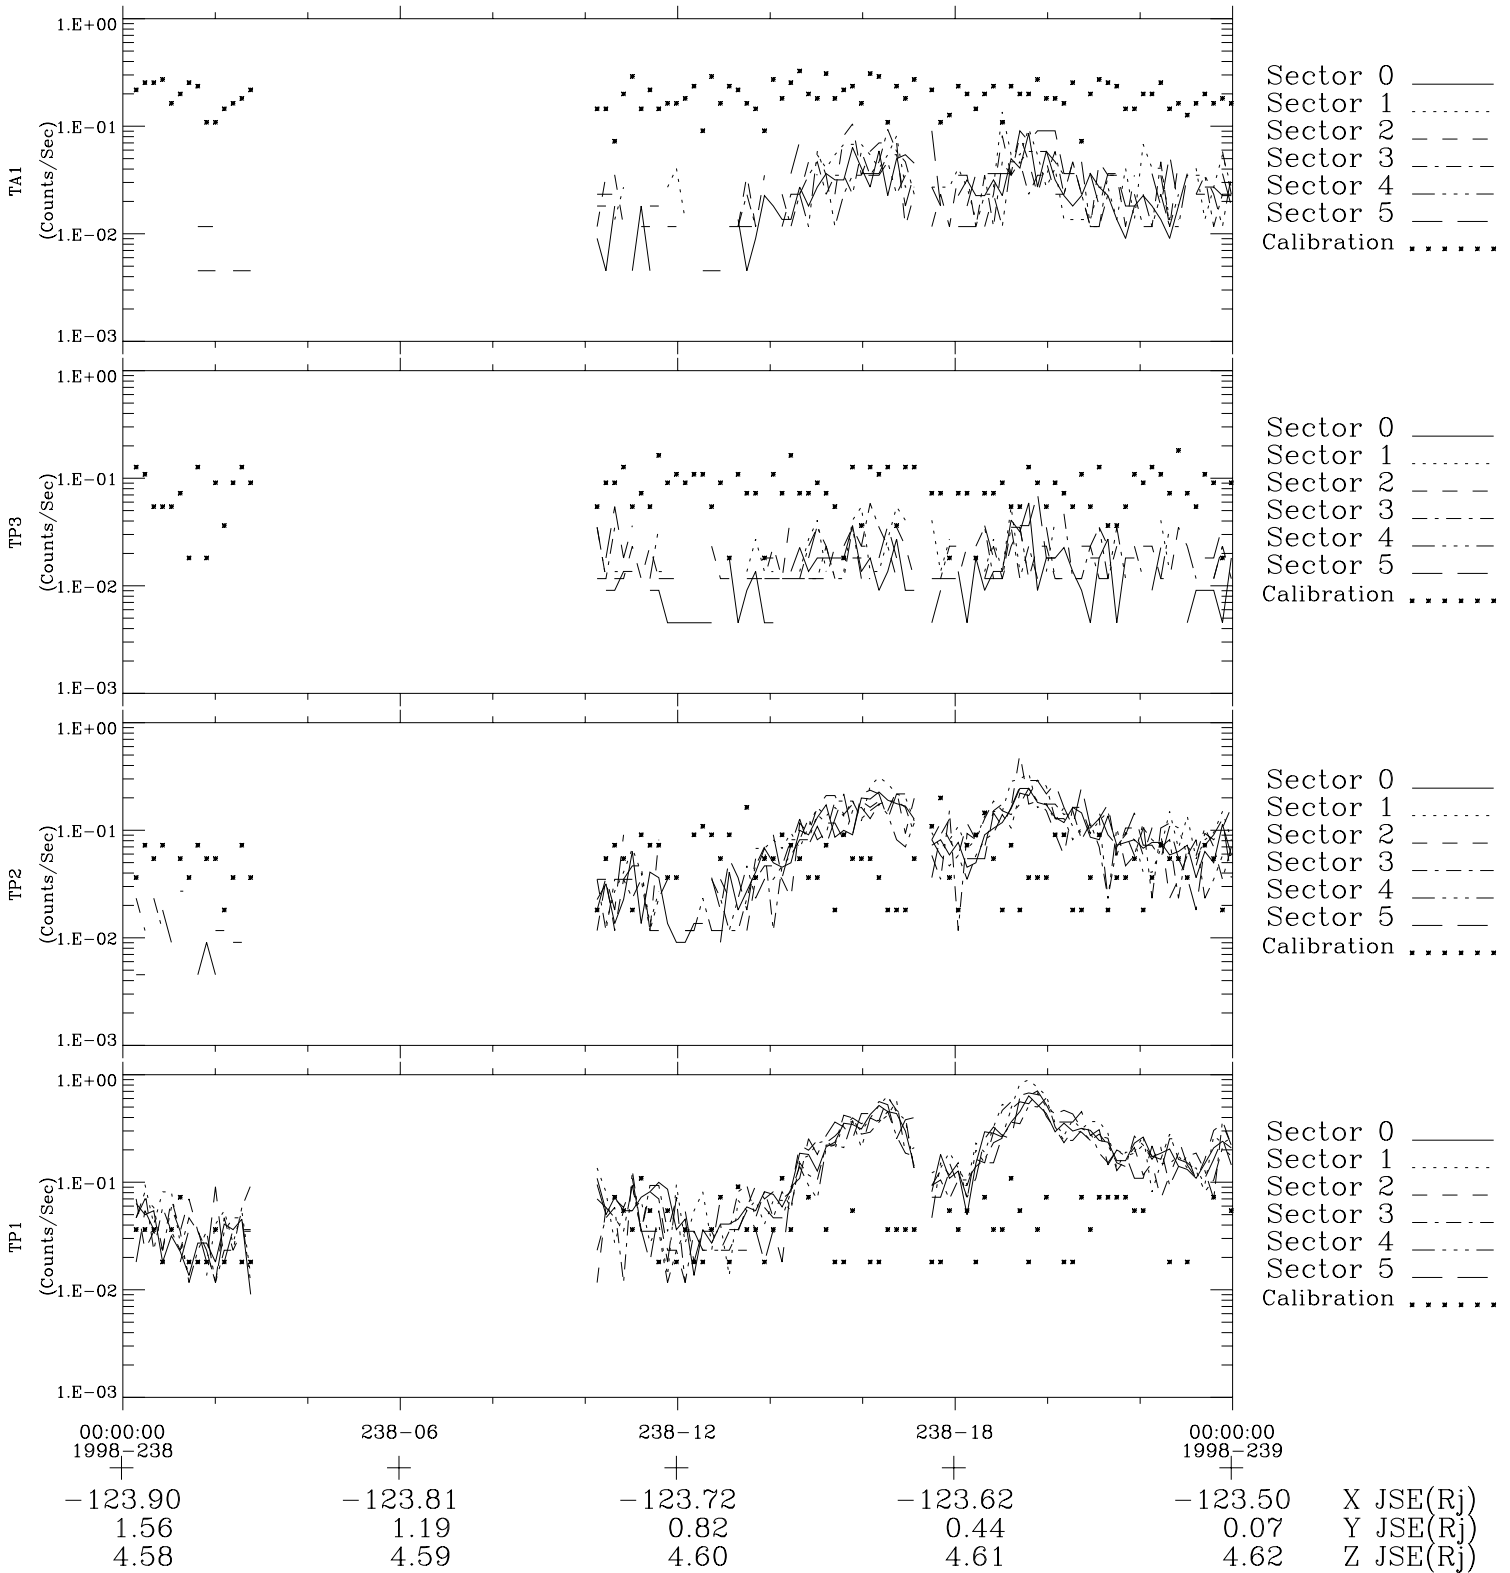

Galileo EPD Real-Time Six-Sector 98238

Software Version: RTLINE_R6 V 1.20
Data Production: 06-03-00
Plot Production: Sun Sep 16 12:26:08 2001

◇ = Jupiter look direction
□ = Corotation look direction