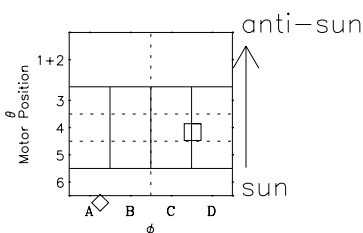

Galileo EPD Real-Time Six-Sector 98238

Software Version: RTLINE_R6 V 1.20
Data Production: 06-03-00
Plot Production: Sun Sep 16 12:26:08 2001

◇ = Jupiter look direction
□ = Corotation look direction