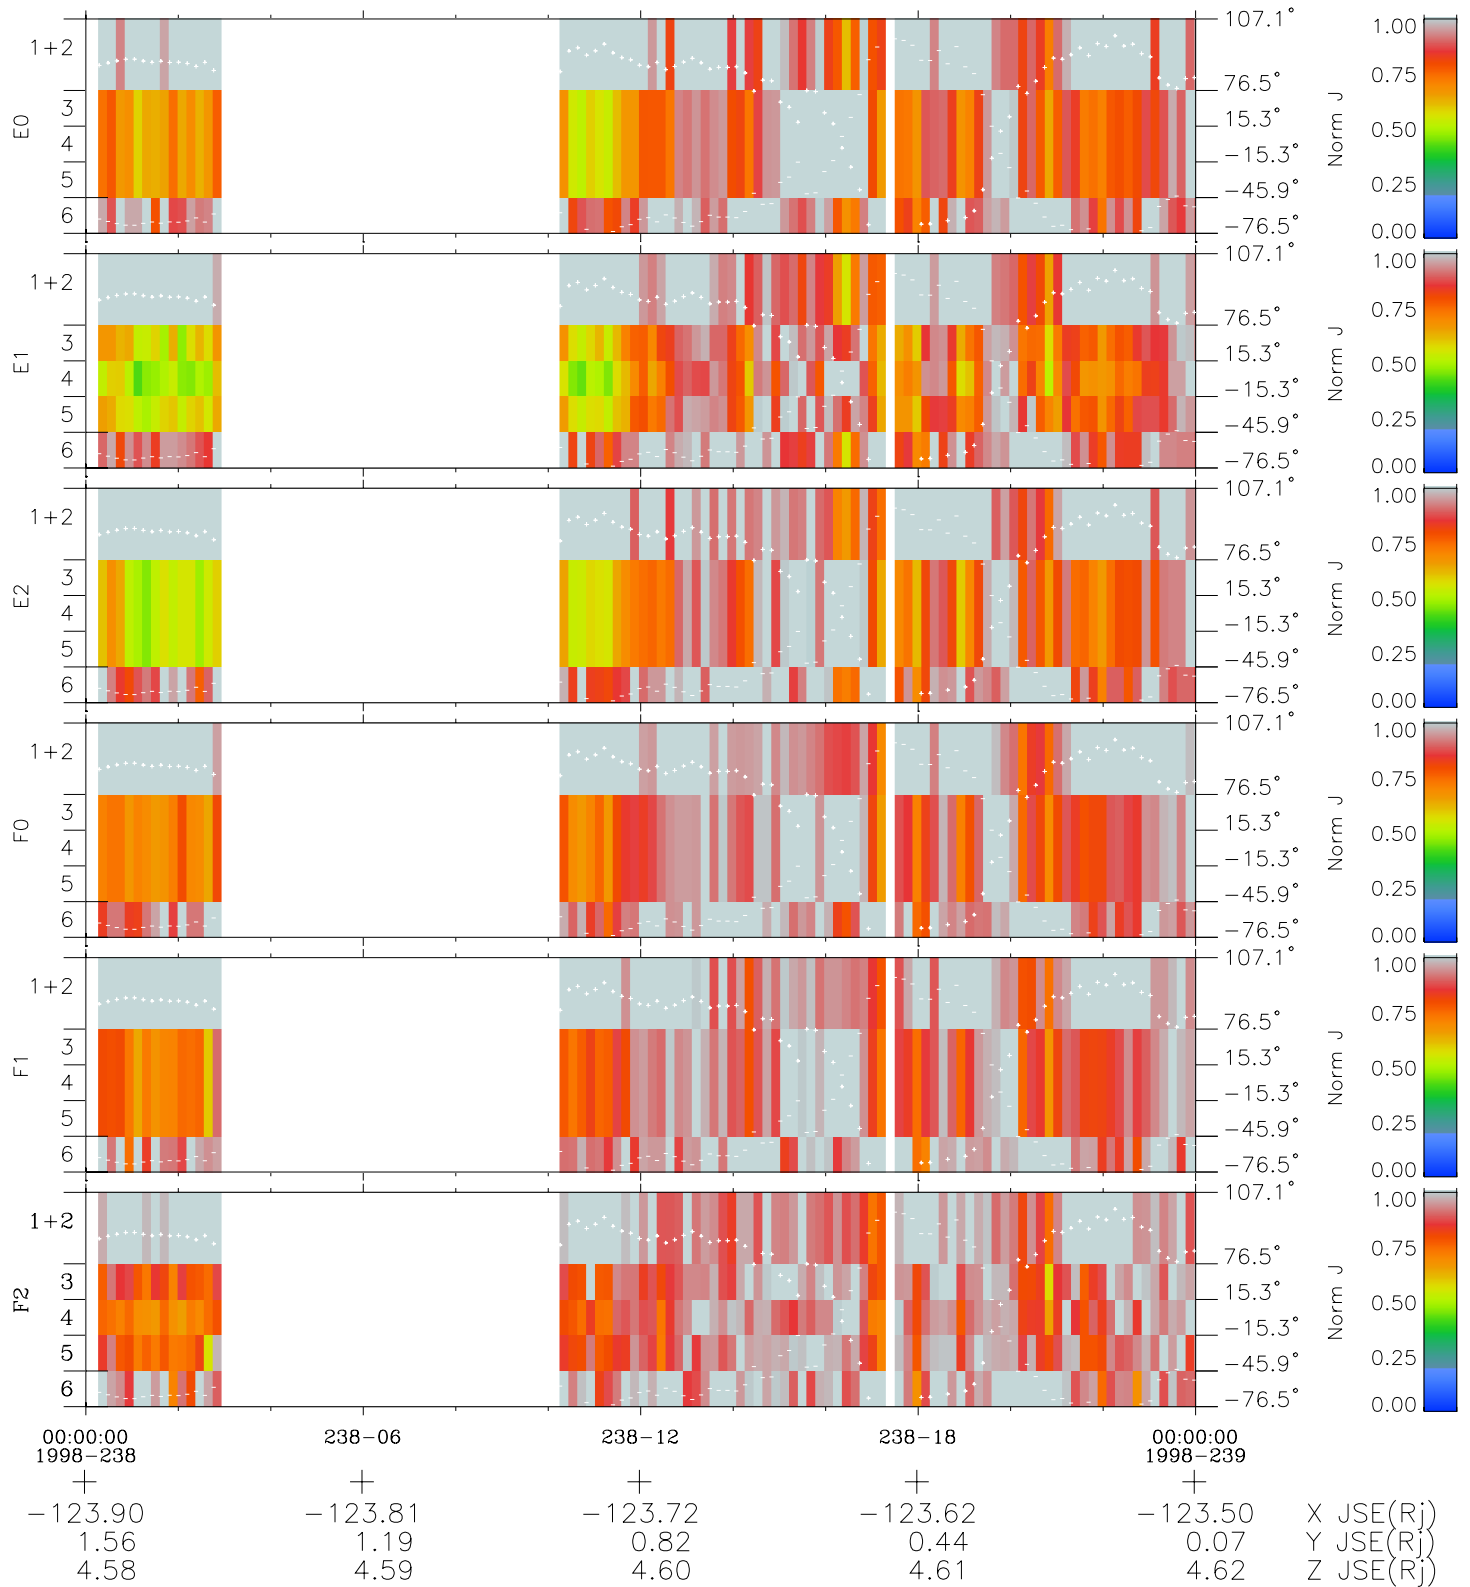

# Galileo EPD Real Elevation Anisotropies 98238

Software Version: RTELEV\_NORM V 1.20  
Data Production: 06-03-00  
Plot Production: Sun Sep 16 12:25:33 2001  
Color File: wondr3  
Geofactor File: 1.1

- ◇ = Jupiter look direction
- = Corotation look direction