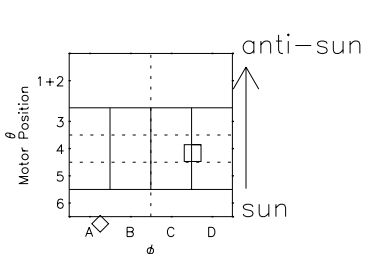

# Galileo EPD Real Elevation Anisotropies 98238

Software Version: RTELEV\_NORM V 1.20  
Data Production: 06-03-00  
Plot Production: Sun Sep 16 12:25:33 2001  
Color File: wondr3  
Geofactor File: 1.1

- ◇ = Jupiter look direction
- = Corotation look direction