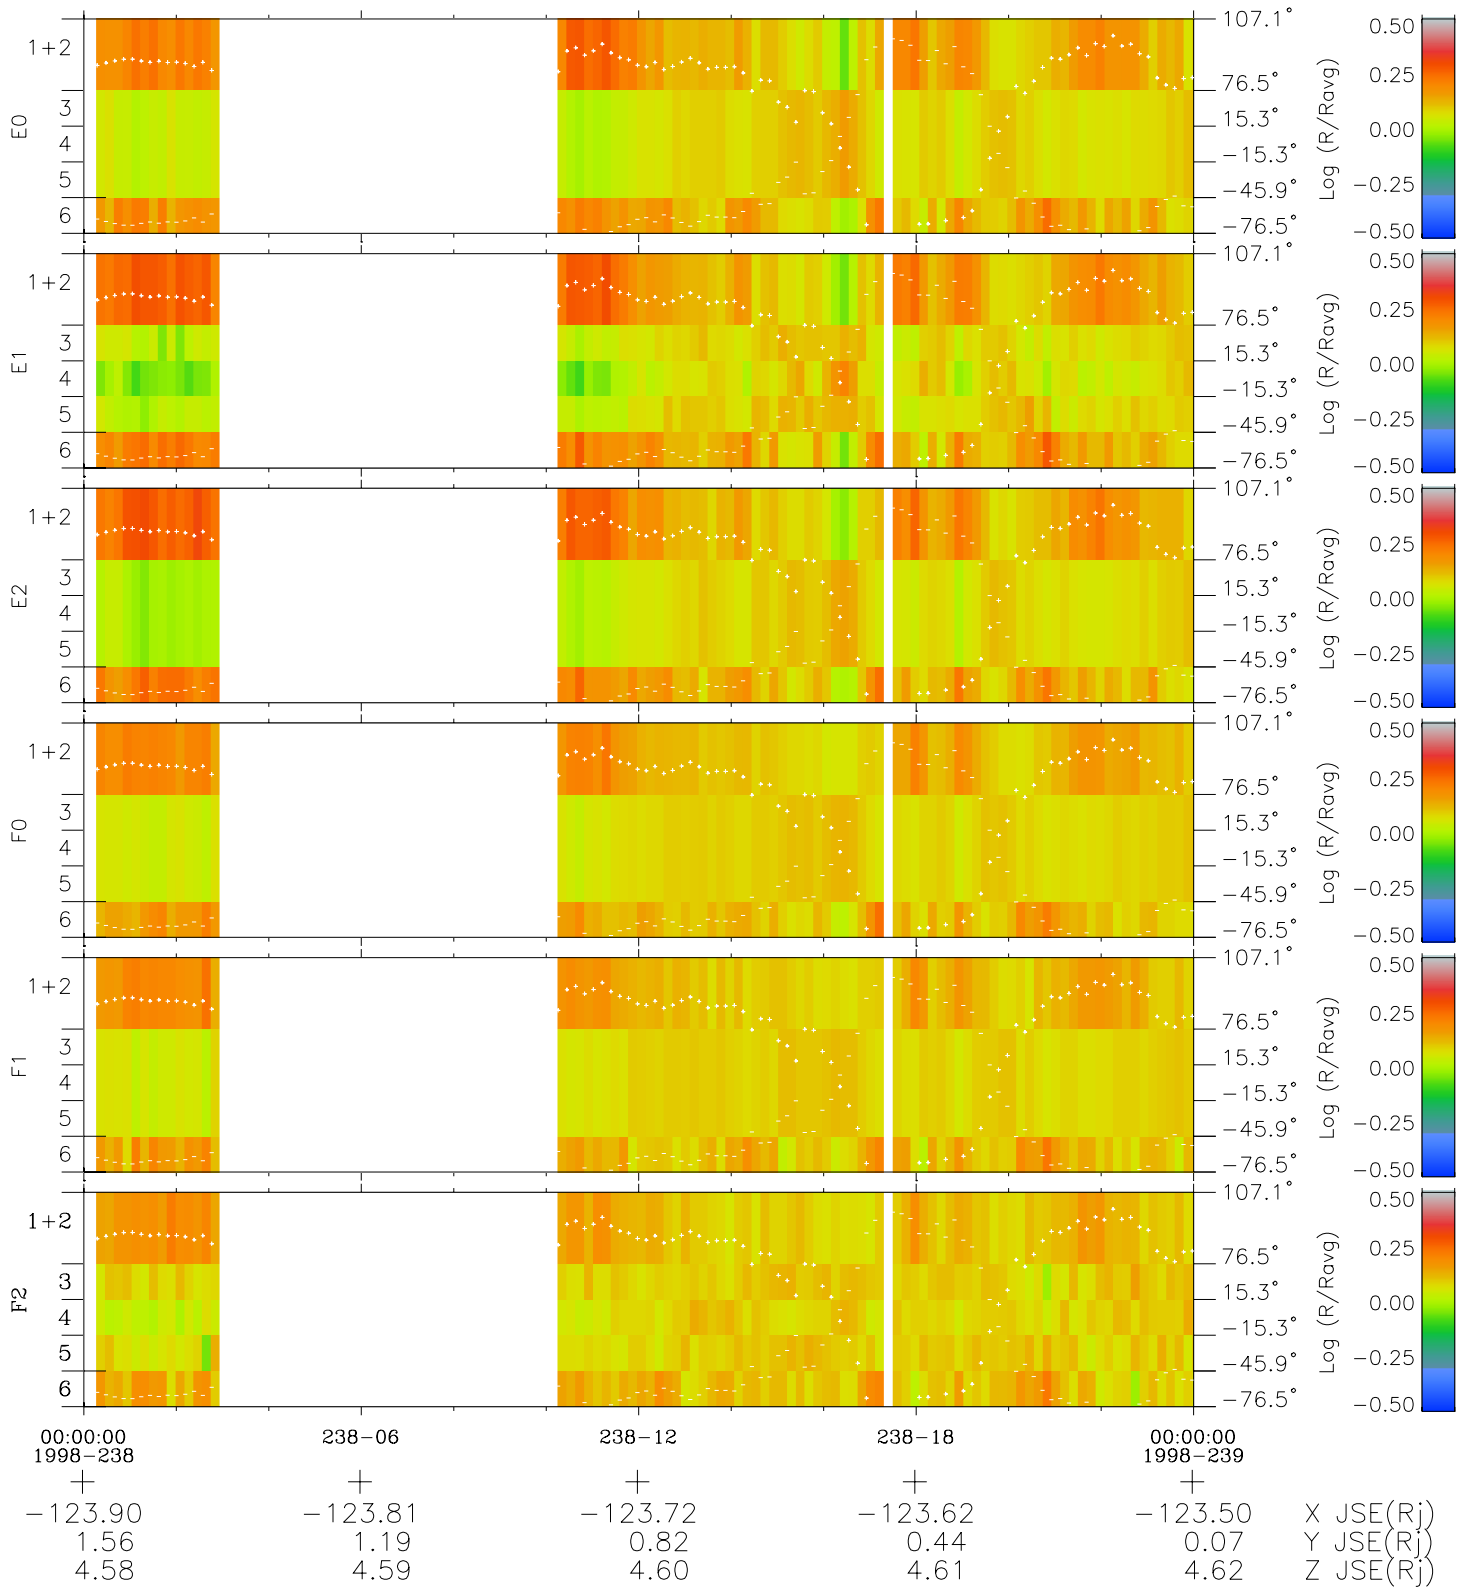

Galileo EPD Real Elevation Anisotropies 98238

Software Version: RTELEV_MEAN V 1.20
 Data Production: 06-03-00
 Plot Production: Sun Sep 16 12:25:15 2001
 Color File: wondr3
 Geofactor File: 1.1

- ◇ = Jupiter look direction
- = Corotation look direction