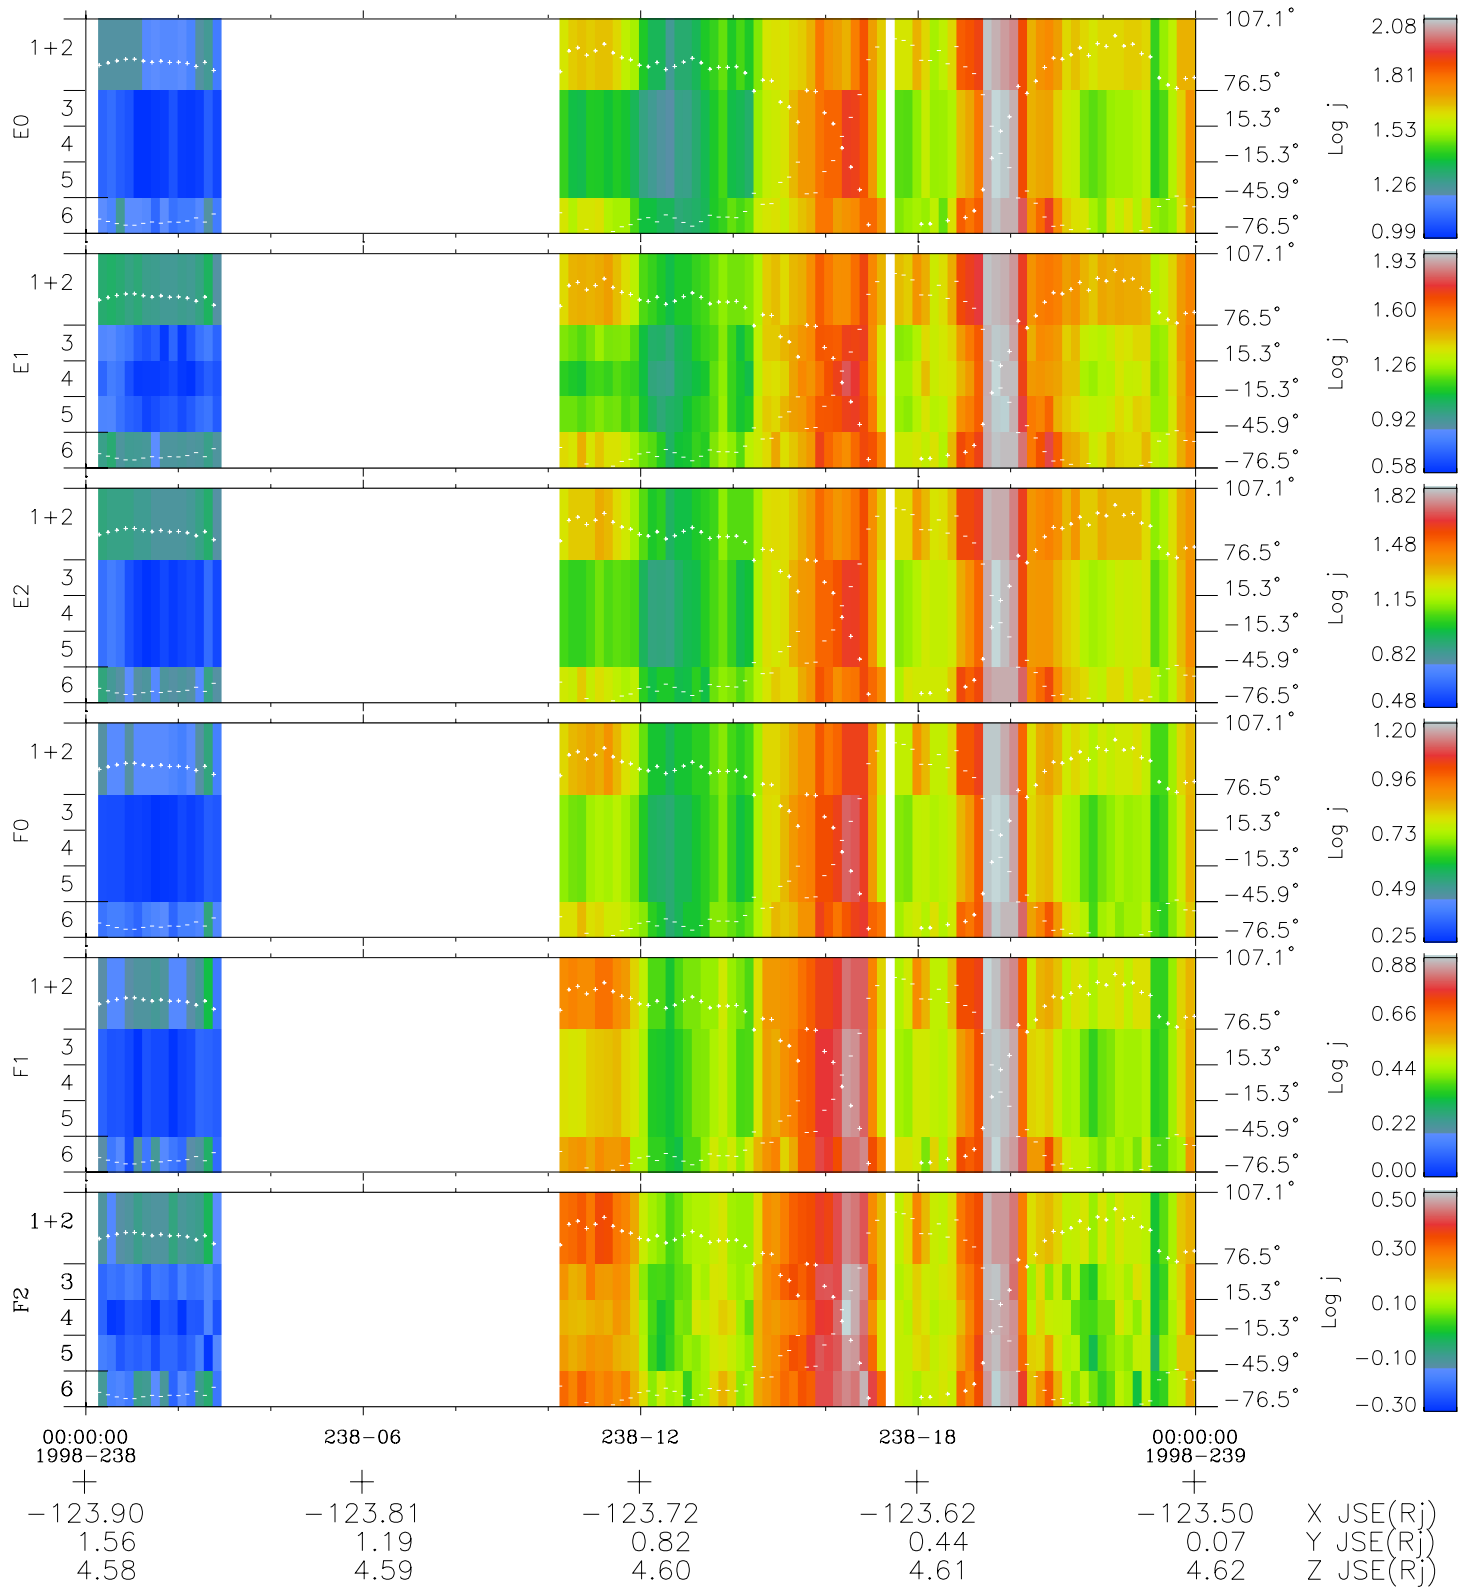

# Galileo EPD Real Elevation Anisotropies 98238

Software Version: RTELEV\_FLUX V 1.20  
Data Production: 06-03-00  
Plot Production: Sun Sep 16 12:25:24 2001  
Color File: wondr3  
Geofactor File: 1.1

- ◇ = Jupiter look direction
- = Corotation look direction