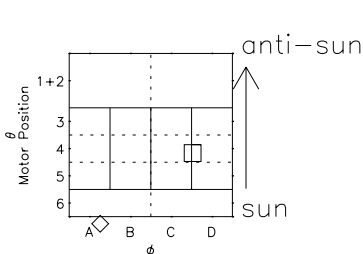

# Galileo EPD Real Elevation Anisotropies 98238

Software Version: RTELEV\_FLUX V 1.20  
Data Production: 06-03-00  
Plot Production: Sun Sep 16 12:25:24 2001  
Color File: wondr3  
Geofactor File: 1.1

- ◇ = Jupiter look direction
- = Corotation look direction