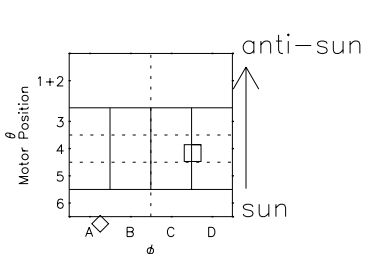

Galileo EPD Real Elevation Anisotropies 98238

Software Version: RTELEV_NORM V 1.20
Data Production: 06-03-00
Plot Production: Sun Sep 16 12:25:28 2001
Color File: wondr3
Geofactor File: 1.1

- ◇ = Jupiter look direction
- = Corotation look direction