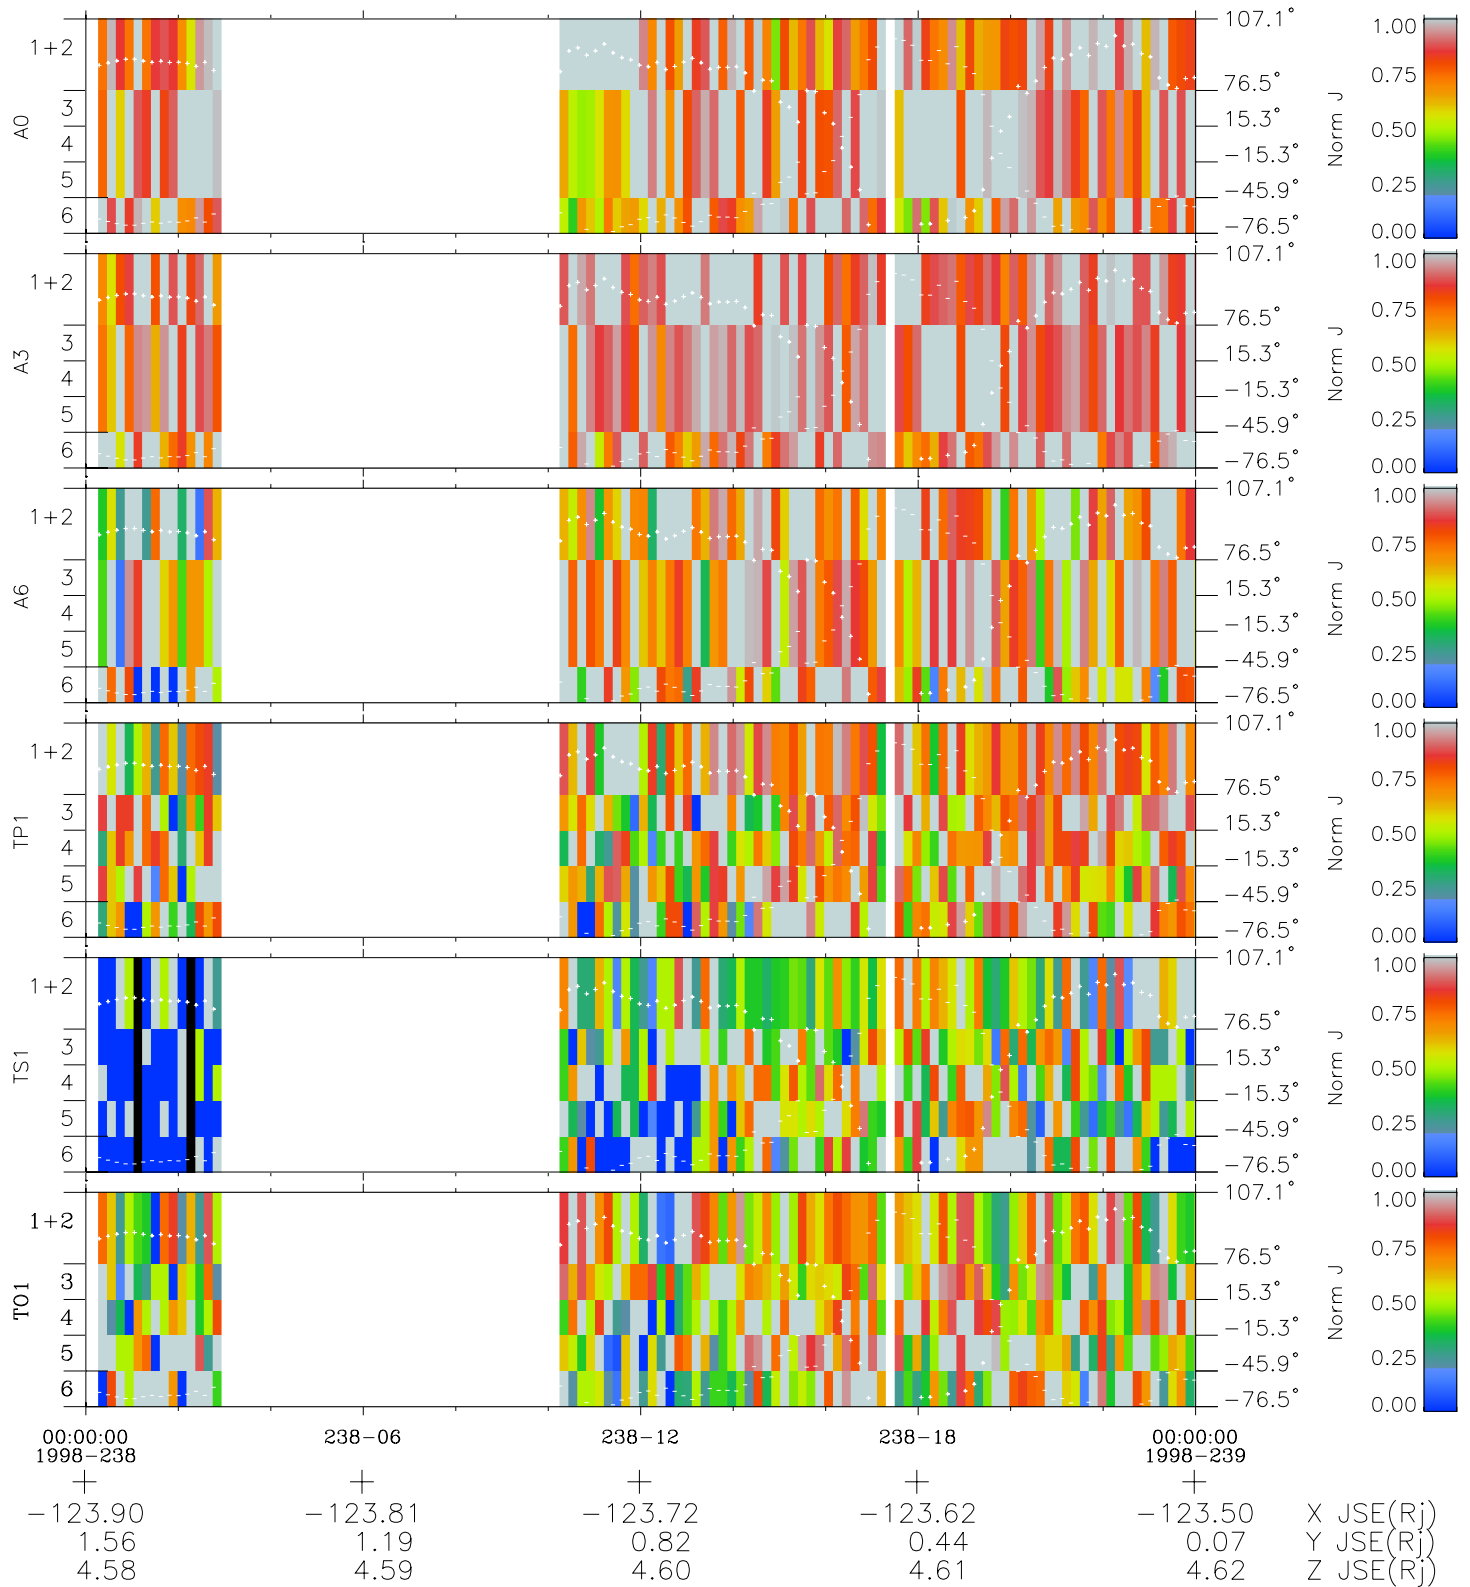

Galileo EPD Real Elevation Anisotropies 98238

Software Version: RTELEV_NORM V 1.20
Data Production: 06-03-00
Plot Production: Sun Sep 16 12:25:28 2001
Color File: wondr3
Geofactor File: 1.1

- ◇ = Jupiter look direction
- = Corotation look direction