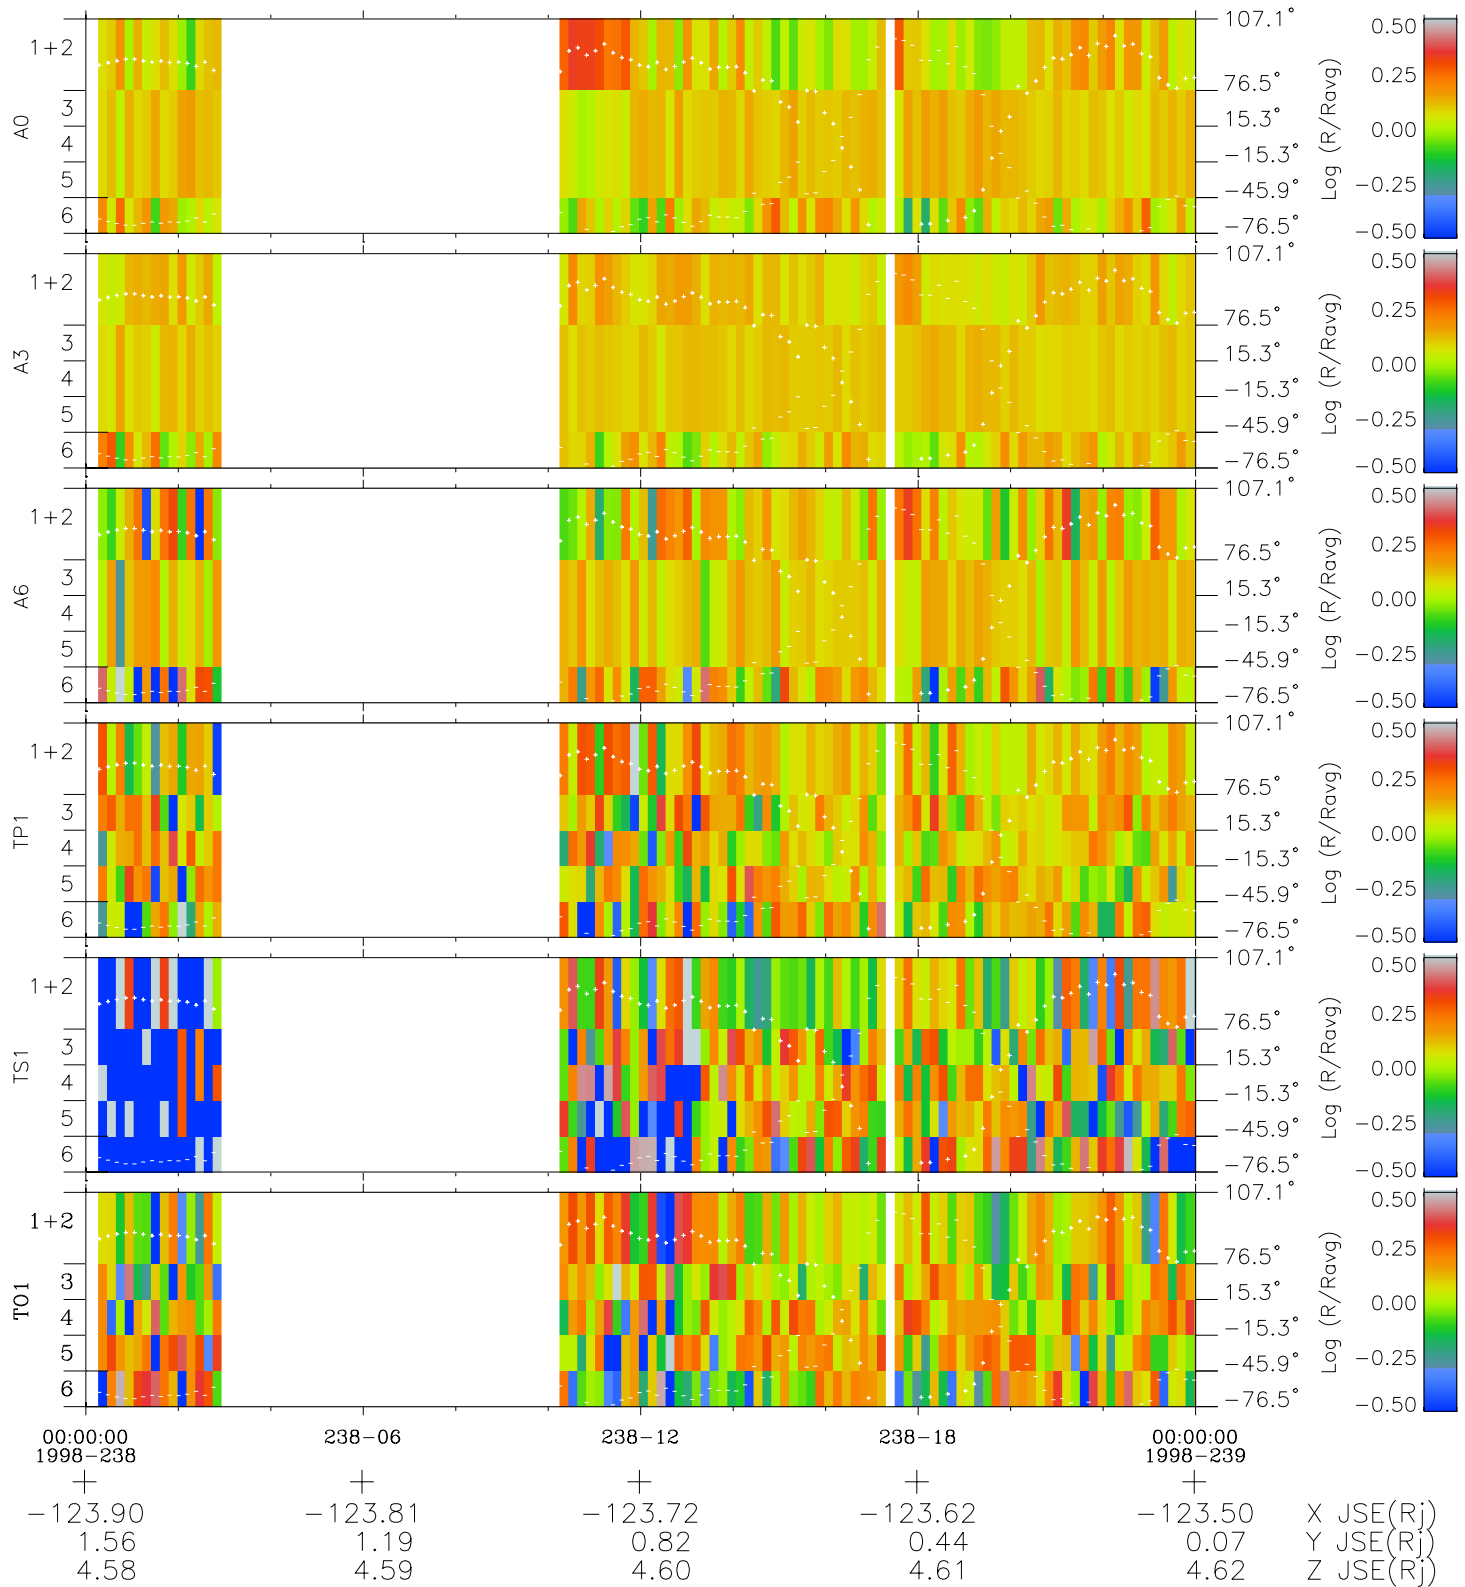

# Galileo EPD Real Elevation Anisotropies 98238

Software Version: RTELEV\_MEAN V 1.20  
Data Production: 06-03-00  
Plot Production: Sun Sep 16 12:25:11 2001  
Color File: wondr3  
Geofactor File: 1.1

- ◇ = Jupiter look direction
- = Corotation look direction