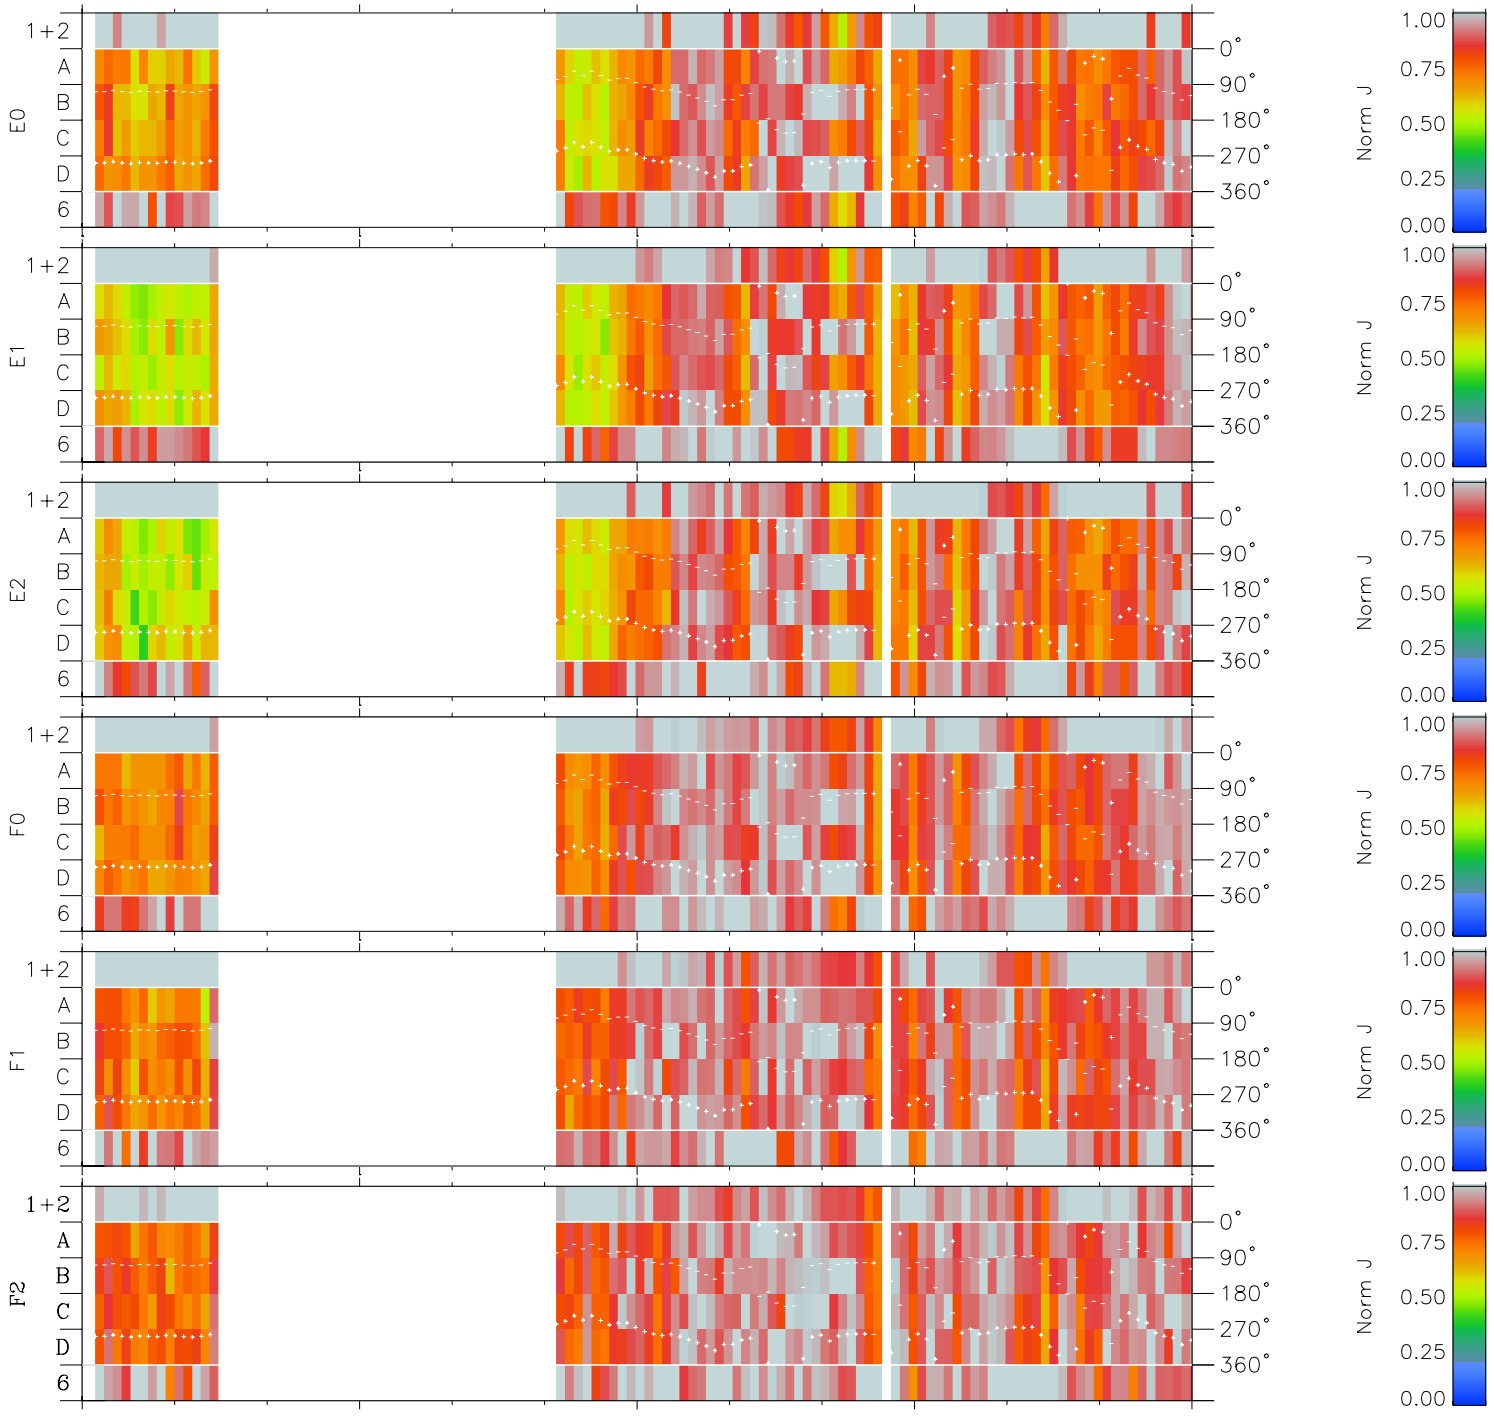

Galileo EPD Real Time Azimuth Anisotropies 98238

Software Version: RTAZIM_NORM V 1.20
 Data Production: 06-03-00
 Plot Production: Sun Sep 16 12:25:58 2001
 Color File: wondr3
 Geofactor File: 1.1

00:00:00 1998-238	238-06	238-12	238-18	00:00:00 1998-239	X JSE(R _j)
+	+	+	+	+	
-123.90	-123.81	-123.72	-123.62	-123.50	Y JSE(R _j)
1.56	1.19	0.82	0.44	0.07	Z JSE(R _j)
4.58	4.59	4.60	4.61	4.62	

◇ = Jupiter look direction
 □ = Corotation look direction