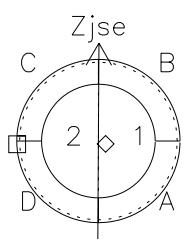

Galileo EPD Real Time Azimuth Anisotropies 98238

Software Version: RTAZIM_NORM V 1.20
 Data Production: 06-03-00
 Plot Production: Sun Sep 16 12:25:58 2001
 Color File: wondr3
 Geofactor File: 1.1

00:00:00 1998-238	238-06	238-12	238-18	00:00:00 1998-239	X JSE(R _j)
+	+	+	+	+	
-123.90	-123.81	-123.72	-123.62	-123.50	Y JSE(R _j)
1.56	1.19	0.82	0.44	0.07	Z JSE(R _j)
4.58	4.59	4.60	4.61	4.62	

◇ = Jupiter look direction
 □ = Corotation look direction