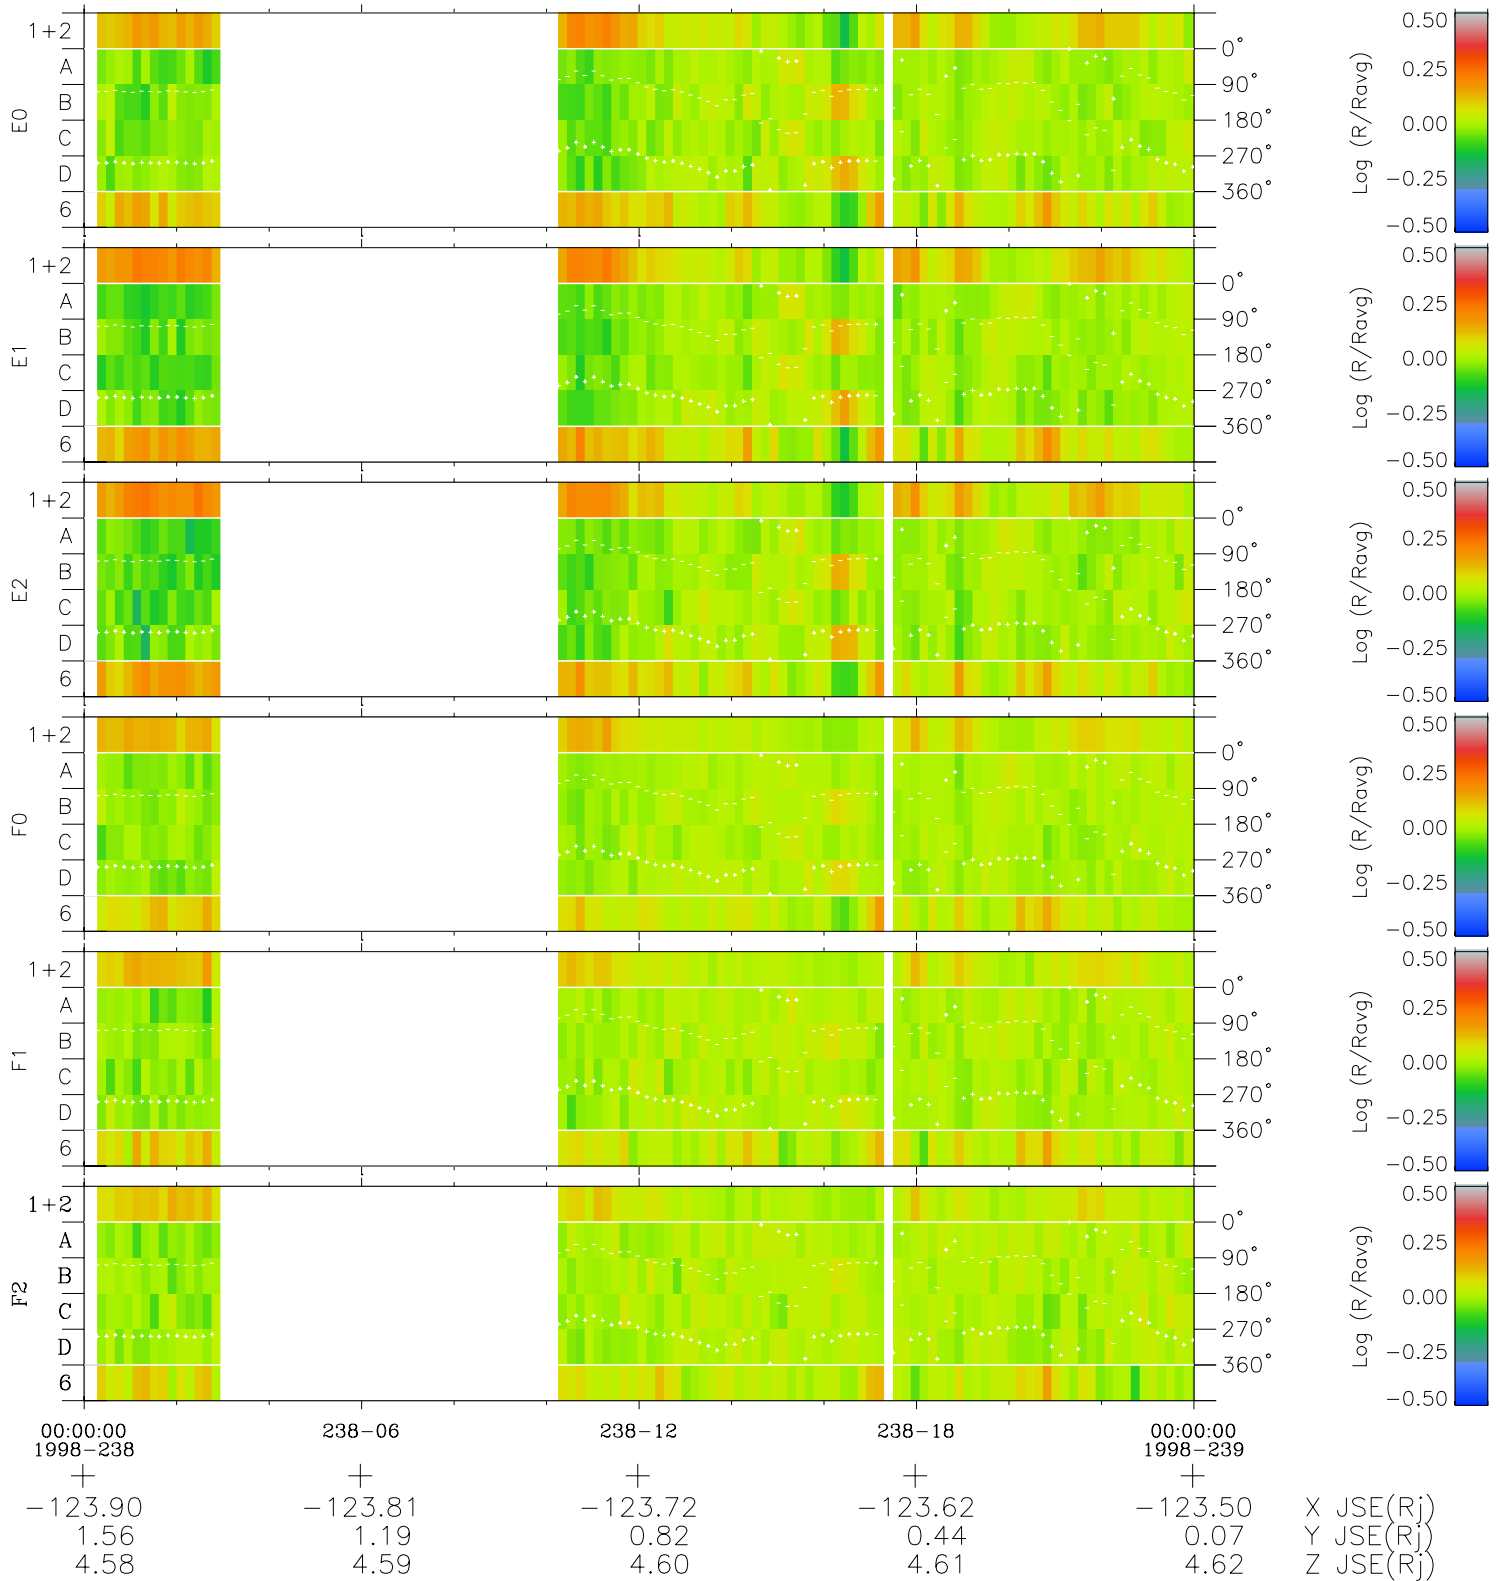

# Galileo EPD Real Time Azimuth Anisotropies 98238

Software Version: RTAZIM\_MEAN V 1.20  
 Data Production: 06-03-00  
 Plot Production: Sun Sep 16 12:25:41 2001  
 Color File: wondr3  
 Geofactor File: 1.1

◇ = Jupiter look direction  
 □ = Corotation look direction