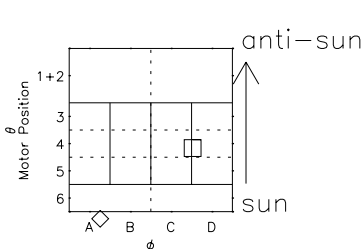

Galileo EPD Real Time Azimuth Anisotropies 98238

Software Version: RTAZIM_FLUX V 1.20
 Data Production: 06-03-00
 Plot Production: Sun Sep 16 12:25:50 2001
 Color File: wondr3
 Geofactor File: 1.1

- ◇ = Jupiter look direction
- = Corotation look direction