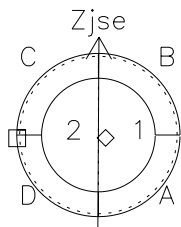

Galileo EPD Real Time Azimuth Anisotropies 98238

Software Version: RTAZIM_FLUX V 1.20
 Data Production: 06-03-00
 Plot Production: Sun Sep 16 12:25:50 2001
 Color File: wondr3
 Geofactor File: 1.1

- ◇ = Jupiter look direction
- = Corotation look direction