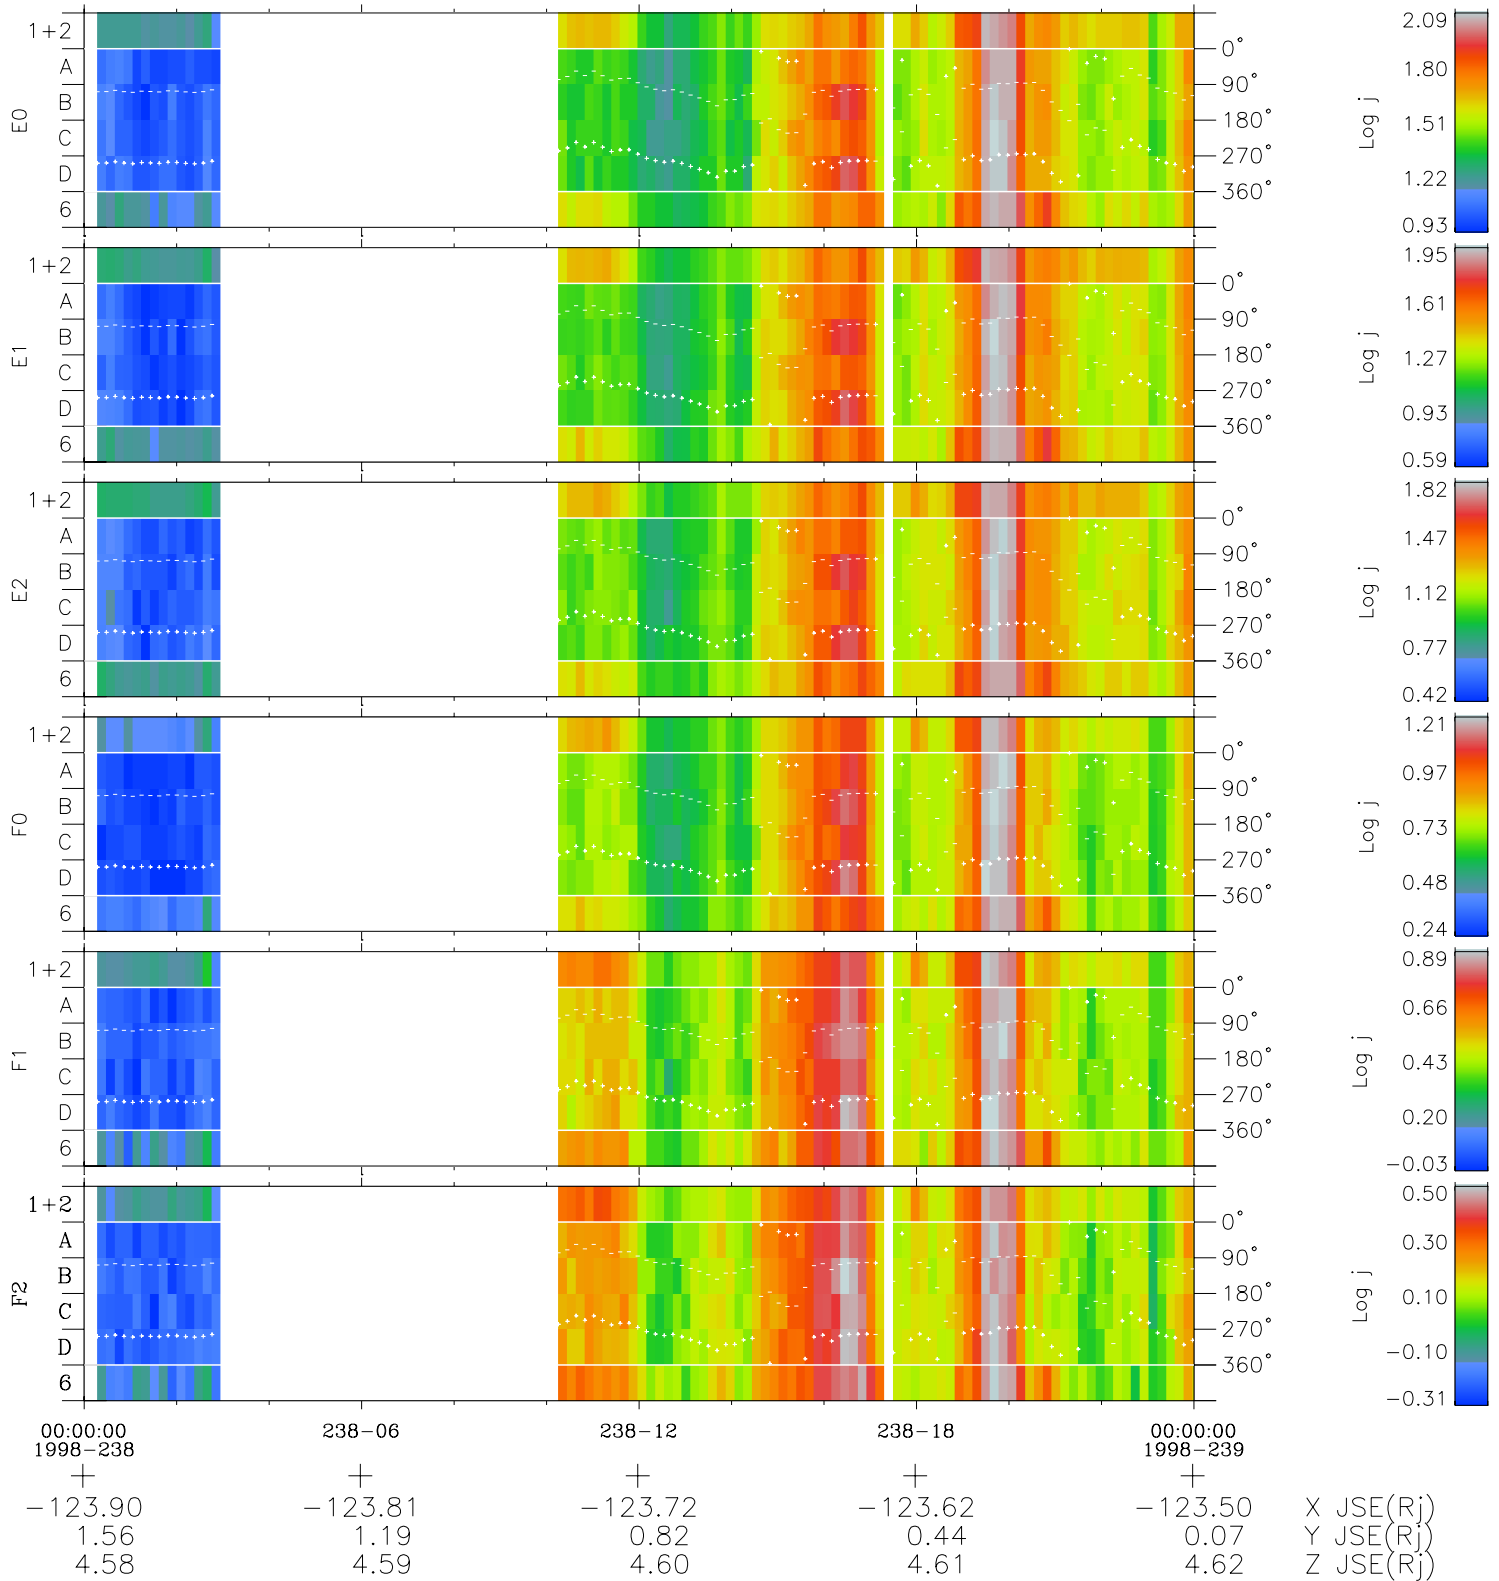

Galileo EPD Real Time Azimuth Anisotropies 98238

Software Version: RTAZIM_FLUX V 1.20
 Data Production: 06-03-00
 Plot Production: Sun Sep 16 12:25:50 2001
 Color File: wondr3
 Geofactor File: 1.1

- ◇ = Jupiter look direction
- = Corotation look direction