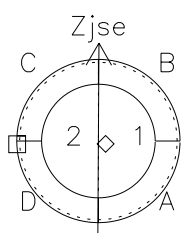

Galileo EPD Real Time Azimuth Anisotropies 98238

Software Version: RTAZIM_NORM V 1.20
 Data Production: 06-03-00
 Plot Production: Sun Sep 16 12:25:54 2001
 Color File: wondr3
 Geofactor File: 1.1

00:00:00 1998-238	238-06	238-12	238-18	00:00:00 1998-239	
+	+	+	+	+	X JSE(R _j)
-123.90	-123.81	-123.72	-123.62	-123.50	Y JSE(R _j)
1.56	1.19	0.82	0.44	0.07	Z JSE(R _j)
4.58	4.59	4.60	4.61	4.62	

- ◇ = Jupiter look direction
- = Corotation look direction