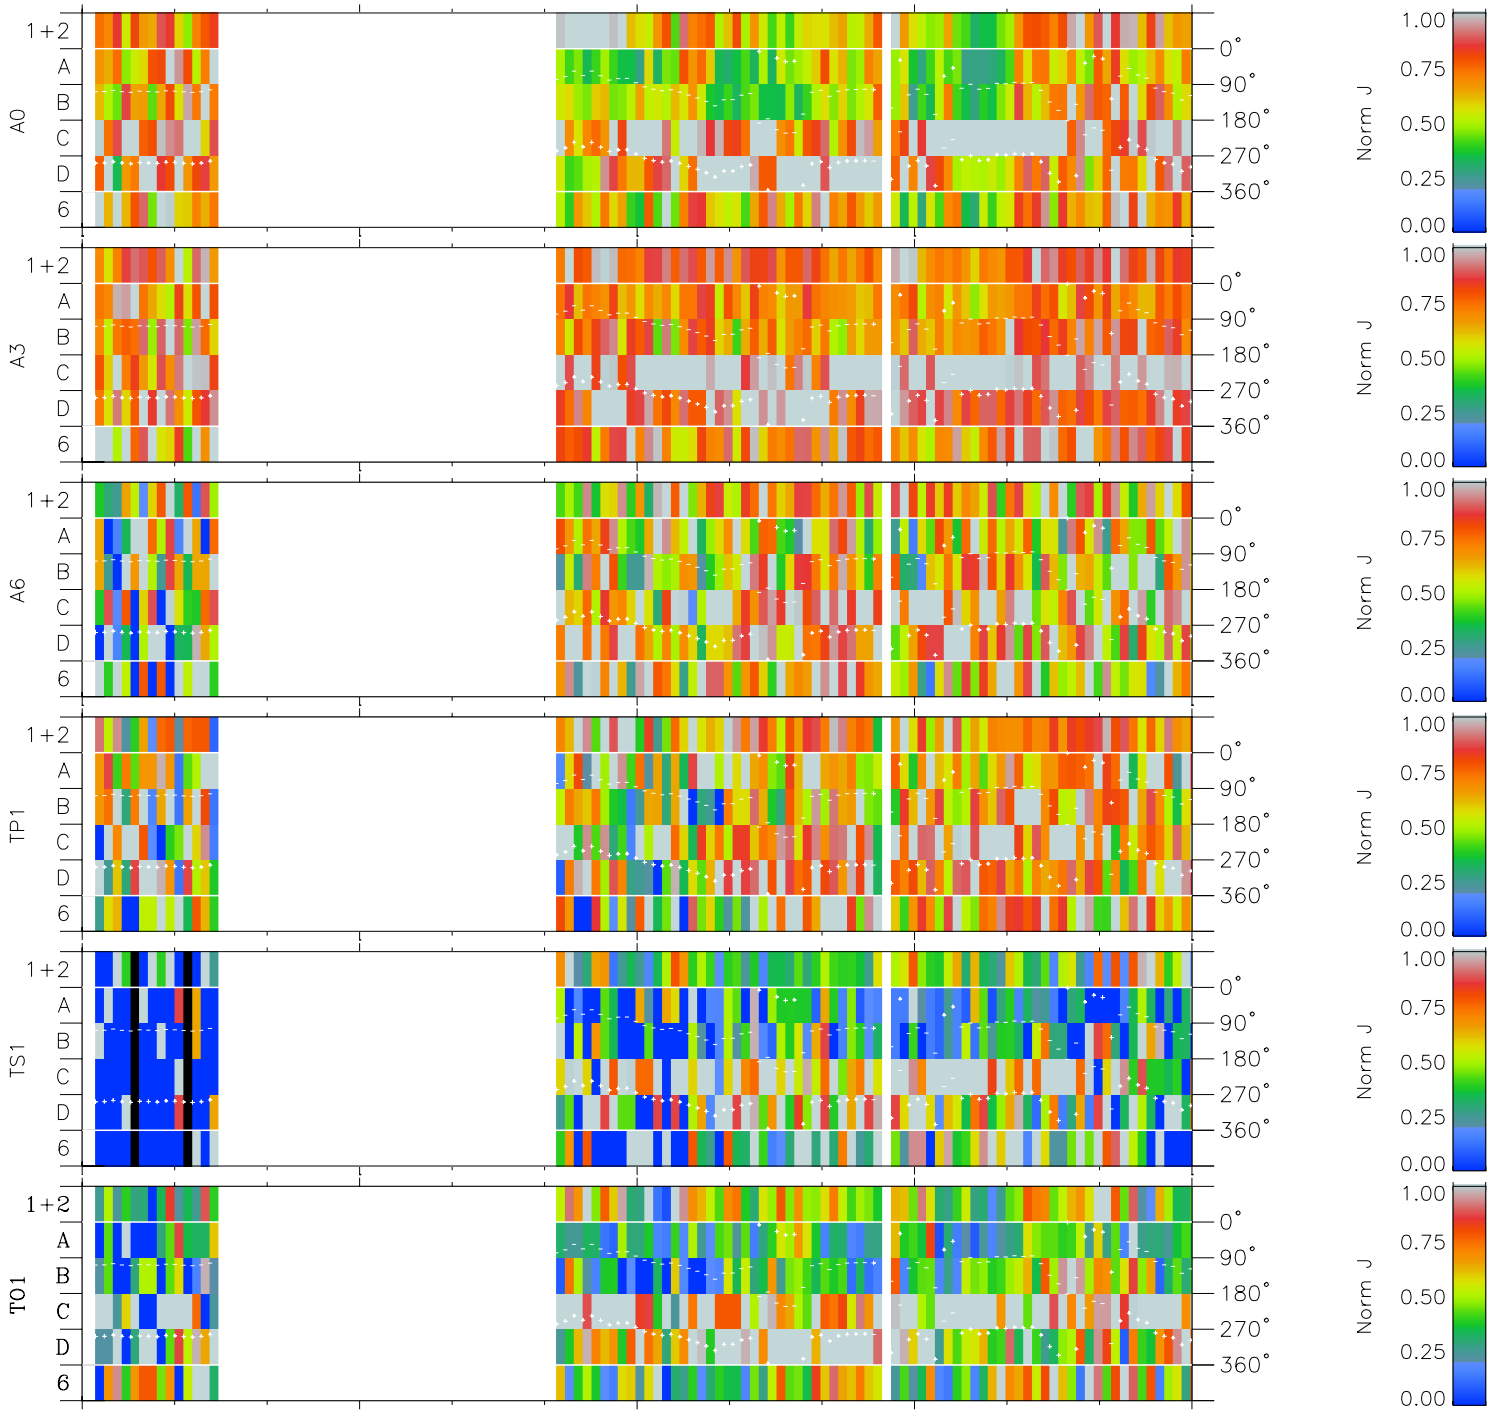

Galileo EPD Real Time Azimuth Anisotropies 98238

Software Version: RTAZIM_NORM V 1.20
 Data Production: 06-03-00
 Plot Production: Sun Sep 16 12:25:54 2001
 Color File: wondr3
 Geofactor File: 1.1

00:00:00 1998-238	238-06	238-12	238-18	00:00:00 1998-239	
+	+	+	+	+	X JSE(R _j)
-123.90	-123.81	-123.72	-123.62	-123.50	Y JSE(R _j)
1.56	1.19	0.82	0.44	0.07	Z JSE(R _j)
4.58	4.59	4.60	4.61	4.62	

- ◇ = Jupiter look direction
- = Corotation look direction