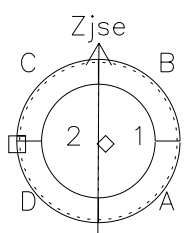

Galileo EPD Real Time Azimuth Anisotropies 98238

Software Version: RTAZIM_MEAN V 1.20
Data Production: 06-03-00
Plot Production: Sun Sep 16 12:25:37 2001
Color File: wondr3
Geofactor File: 1.1

◇ = Jupiter look direction
□ = Corotation look direction