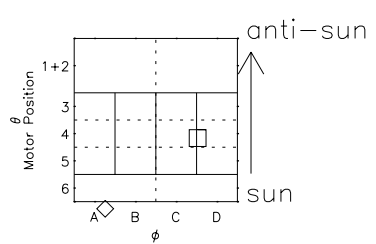

Galileo EPD Real Time Azimuth Anisotropies 98238

Software Version: RTAZIM_MEAN V 1.20
Data Production: 06-03-00
Plot Production: Sun Sep 16 12:25:37 2001
Color File: wondr3
Geofactor File: 1.1

◇ = Jupiter look direction
□ = Corotation look direction