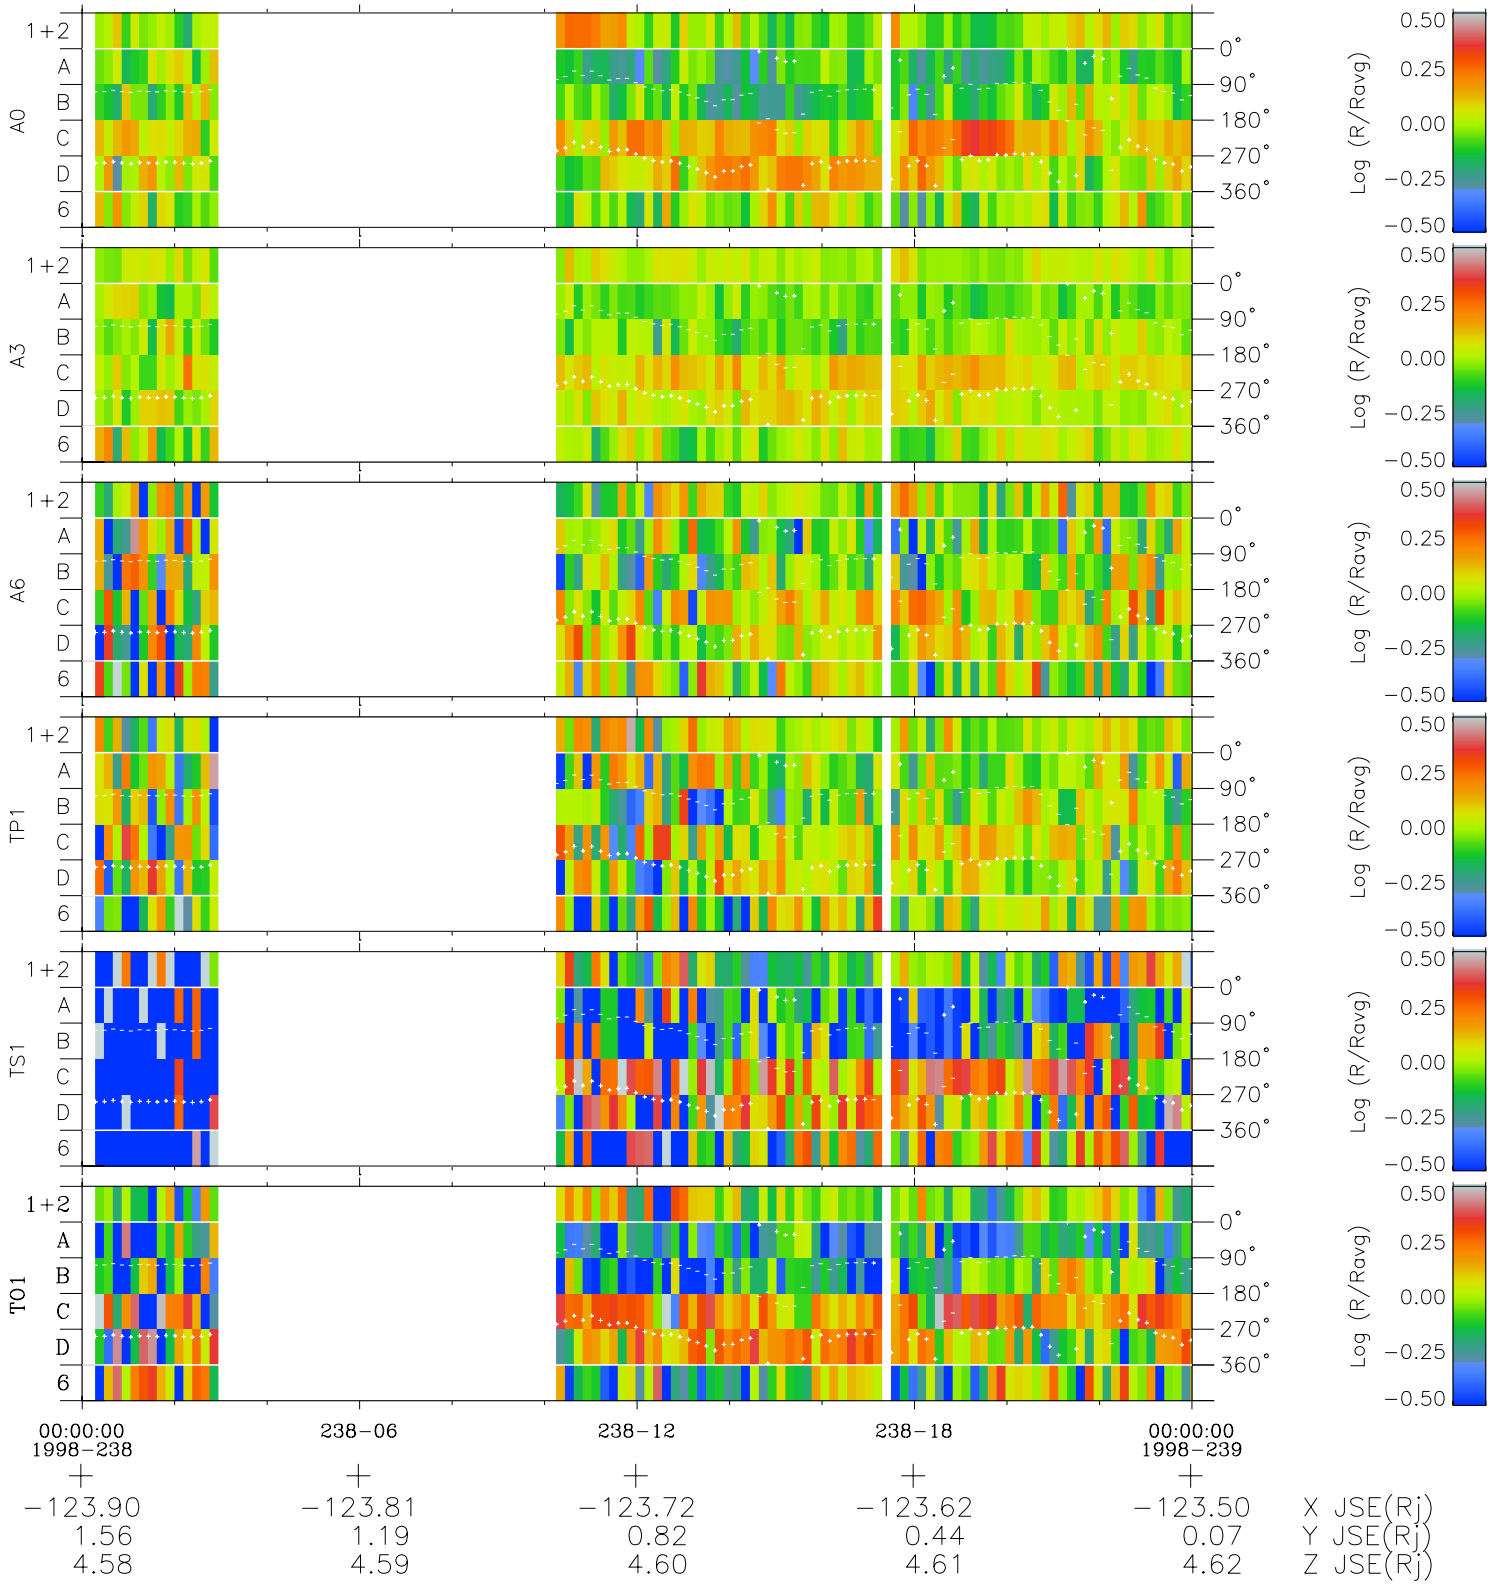

Galileo EPD Real Time Azimuth Anisotropies 98238

Software Version: RTAZIM_MEAN V 1.20
Data Production: 06-03-00
Plot Production: Sun Sep 16 12:25:37 2001
Color File: wondr3
Geofactor File: 1.1

◇ = Jupiter look direction
□ = Corotation look direction