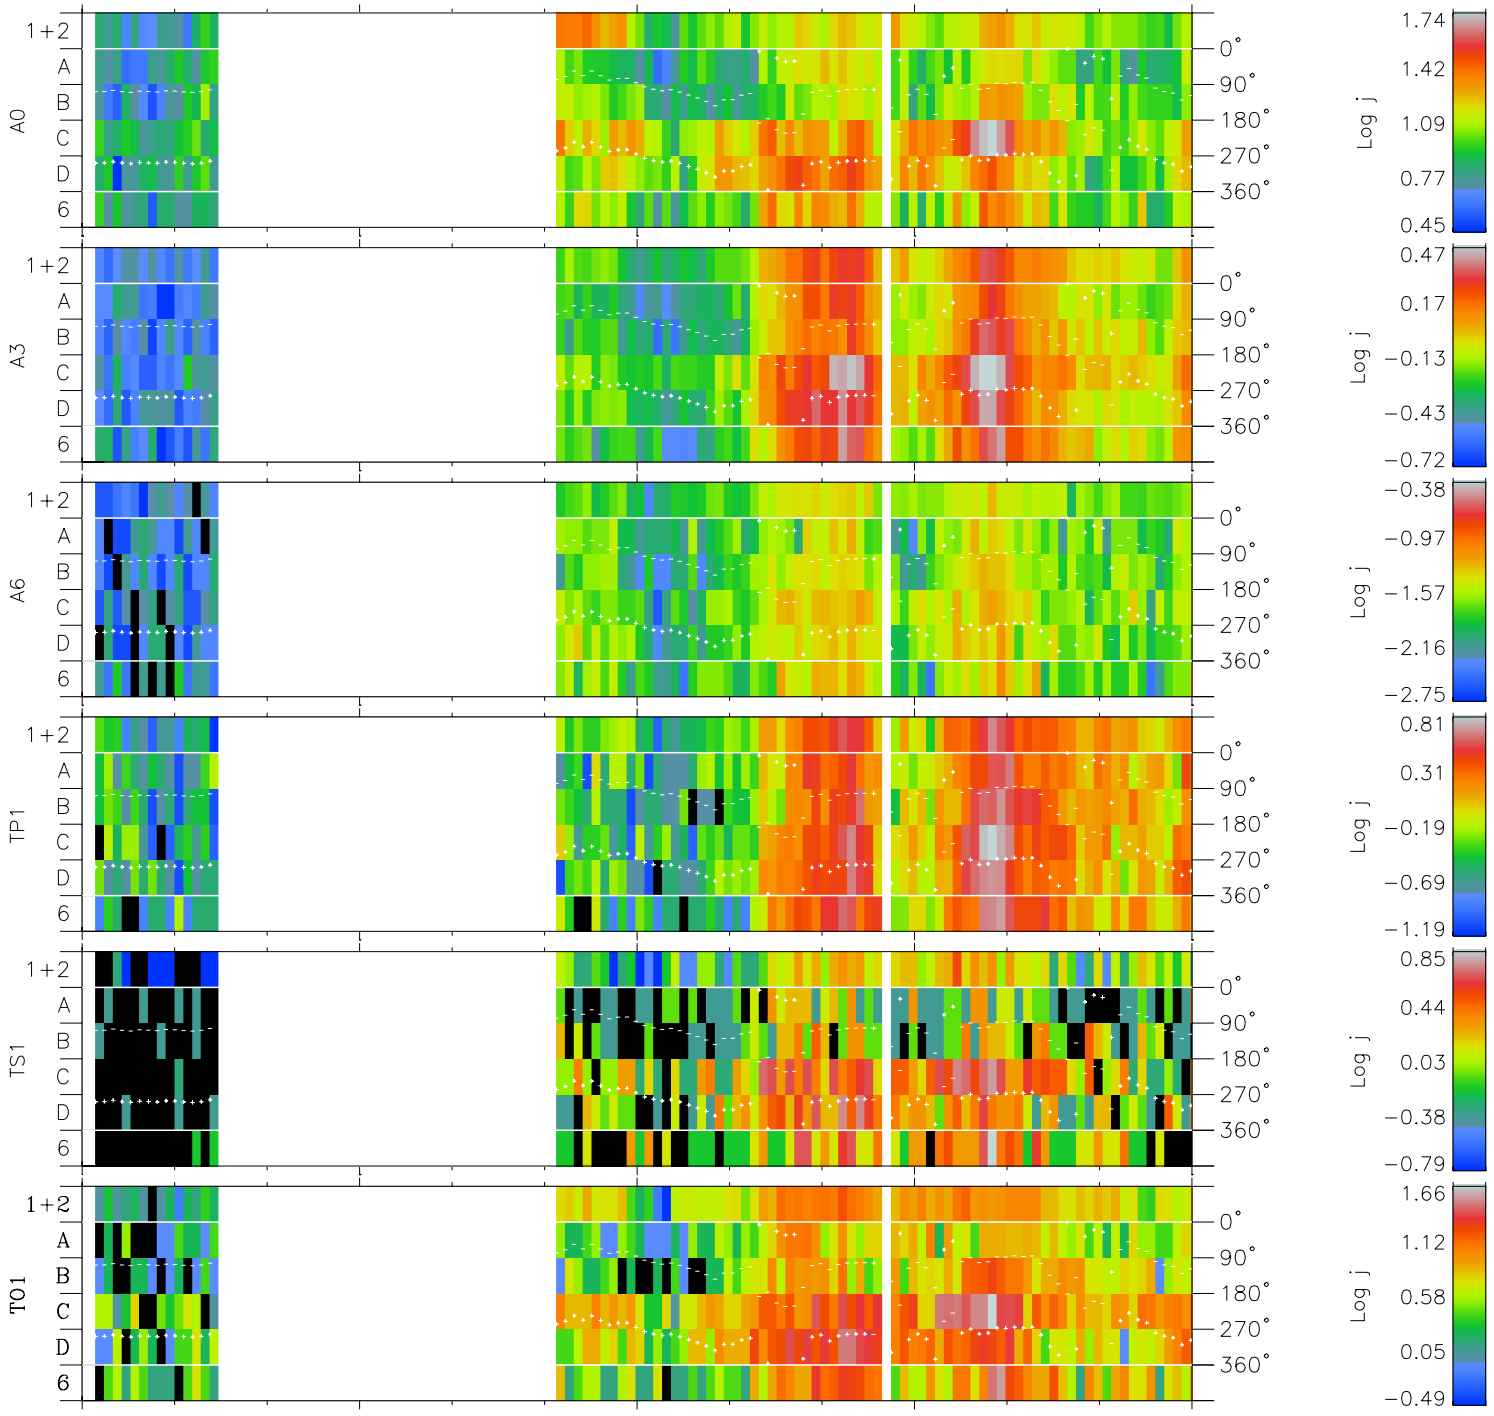

Galileo EPD Real Time Azimuth Anisotropies 98238

Software Version: RTAZIM_FLUX V 1.20
Data Production: 06-03-00
Plot Production: Sun Sep 16 12:25:45 2001
Color File: wondr3
Geofactor File: 1.1

00:00:00 1998-238	238-06	238-12	238-18	00:00:00 1998-239	
+	+	+	+	+	
-123.90	-123.81	-123.72	-123.62	-123.50	X JSE(R _j)
1.56	1.19	0.82	0.44	0.07	Y JSE(R _j)
4.58	4.59	4.60	4.61	4.62	Z JSE(R _j)

- ◇ = Jupiter look direction
- = Corotation look direction