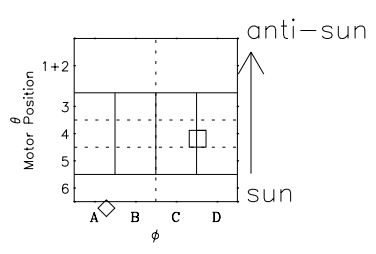

Galileo EPD Real Time Omni Spectrum 98237

Software Version: RTSPEC_OMNI V 1.20
 Data Production: 06-03-00
 Plot Production: Sun Sep 16 12:16:30 2001
 Color File: wondr3
 Geofactor File: 1.1

◇ = Jupiter look direction
 □ = Corotation look direction