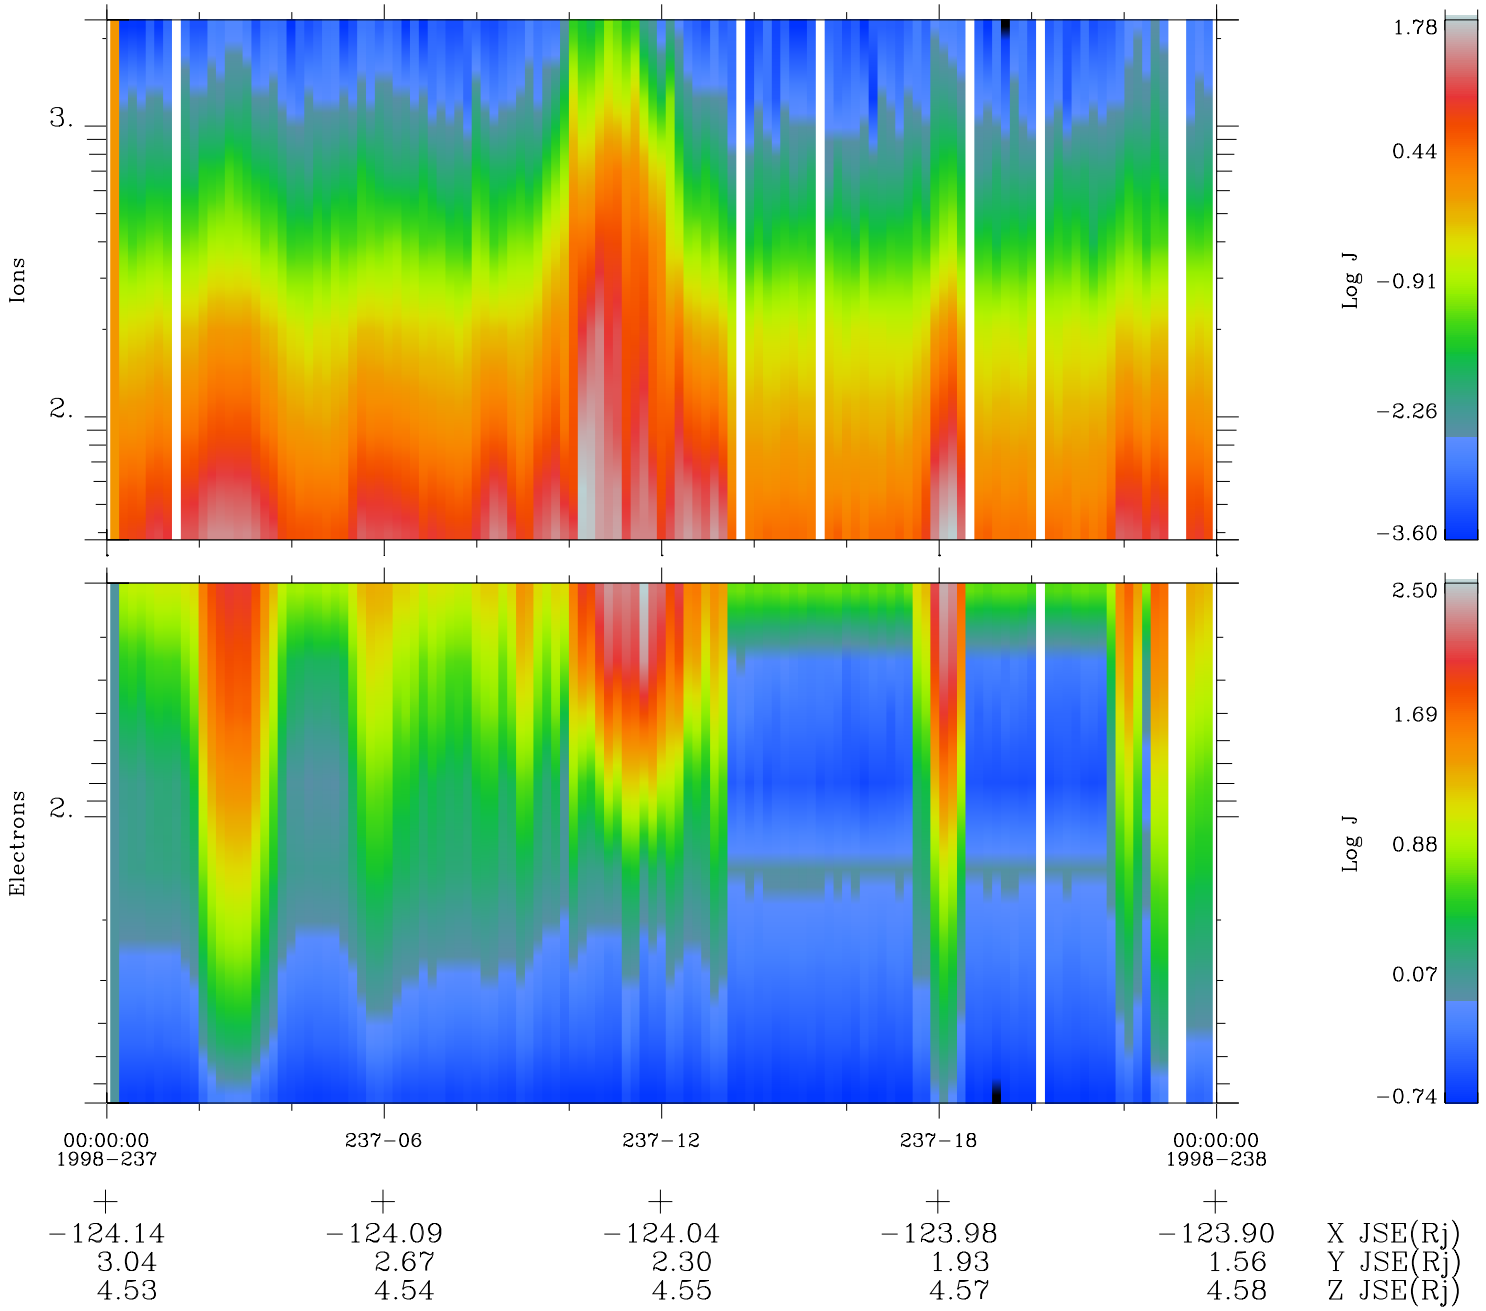

Galileo EPD Real Time Omni Spectrum 98237

Software Version: RTSPEC_OMNI V 1.20
 Data Production: 06-03-00
 Plot Production: Sun Sep 16 12:16:30 2001
 Color File: wondr3
 Geofactor File: 1.1

◇ = Jupiter look direction
 □ = Corotation look direction