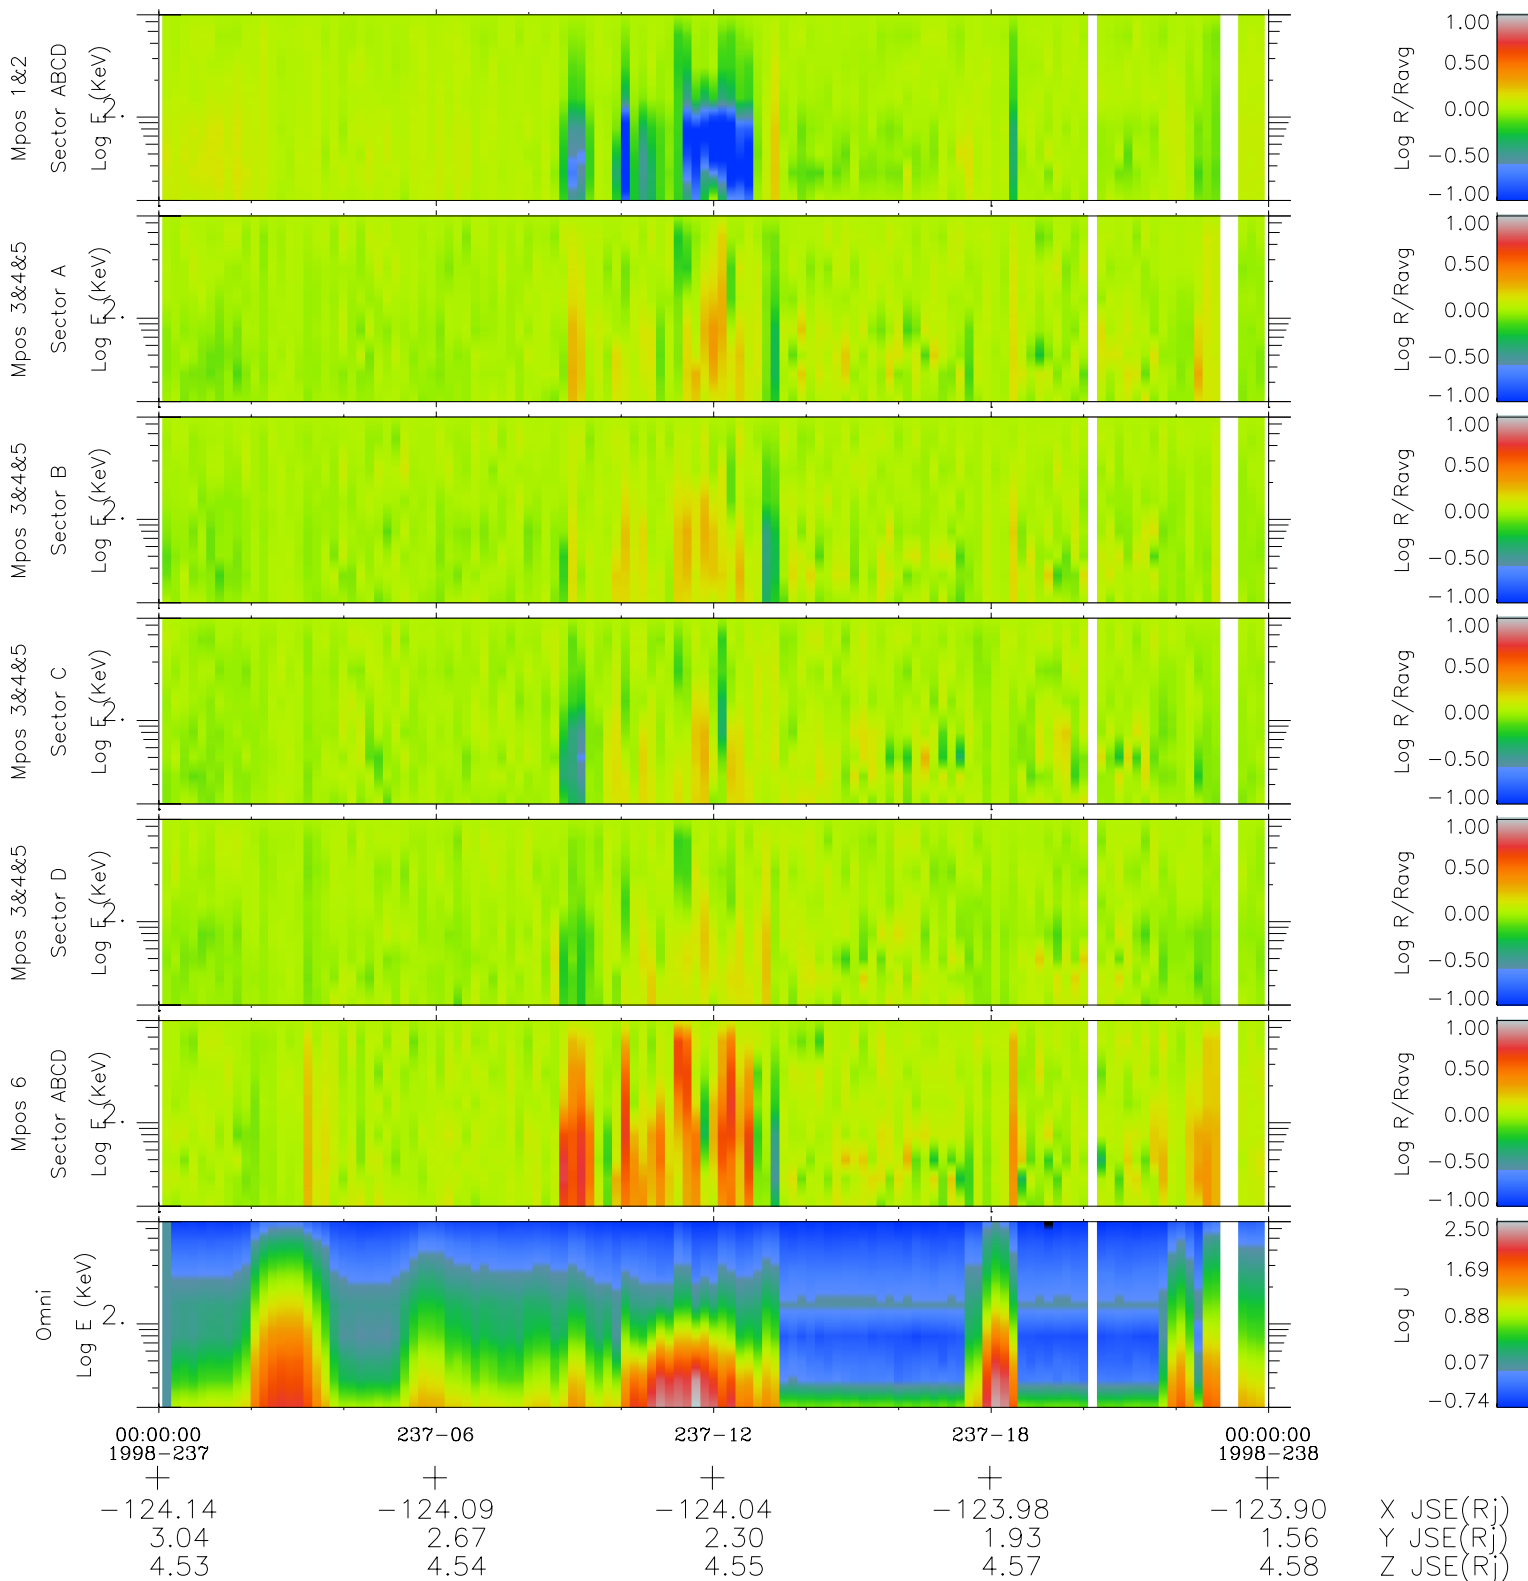

# Galileo EPD Real Time R6 Electrons Spectra 98237

Software Version: RTSPEC\_R6 V 1.20  
 Data Production: 06-03-00  
 Plot Production: Sun Sep 16 12:16:24 2001  
 Color File: wondr3  
 Geofactor File: 1.1

◇ = Jupiter look direction  
 □ = Corotation look direction