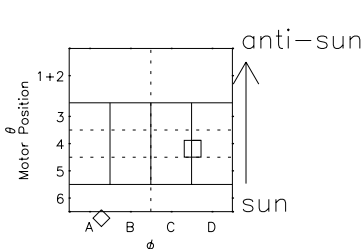

Galileo EPD Real Time R6 Ions Spectra 98237

Software Version: RTSPEC_R6 V 1.20
 Data Production: 06-03-00
 Plot Production: Sun Sep 16 12:16:17 2001
 Color File: wondr3
 Geofactor File: 1.1

- ◇ = Jupiter look direction
- = Corotation look direction