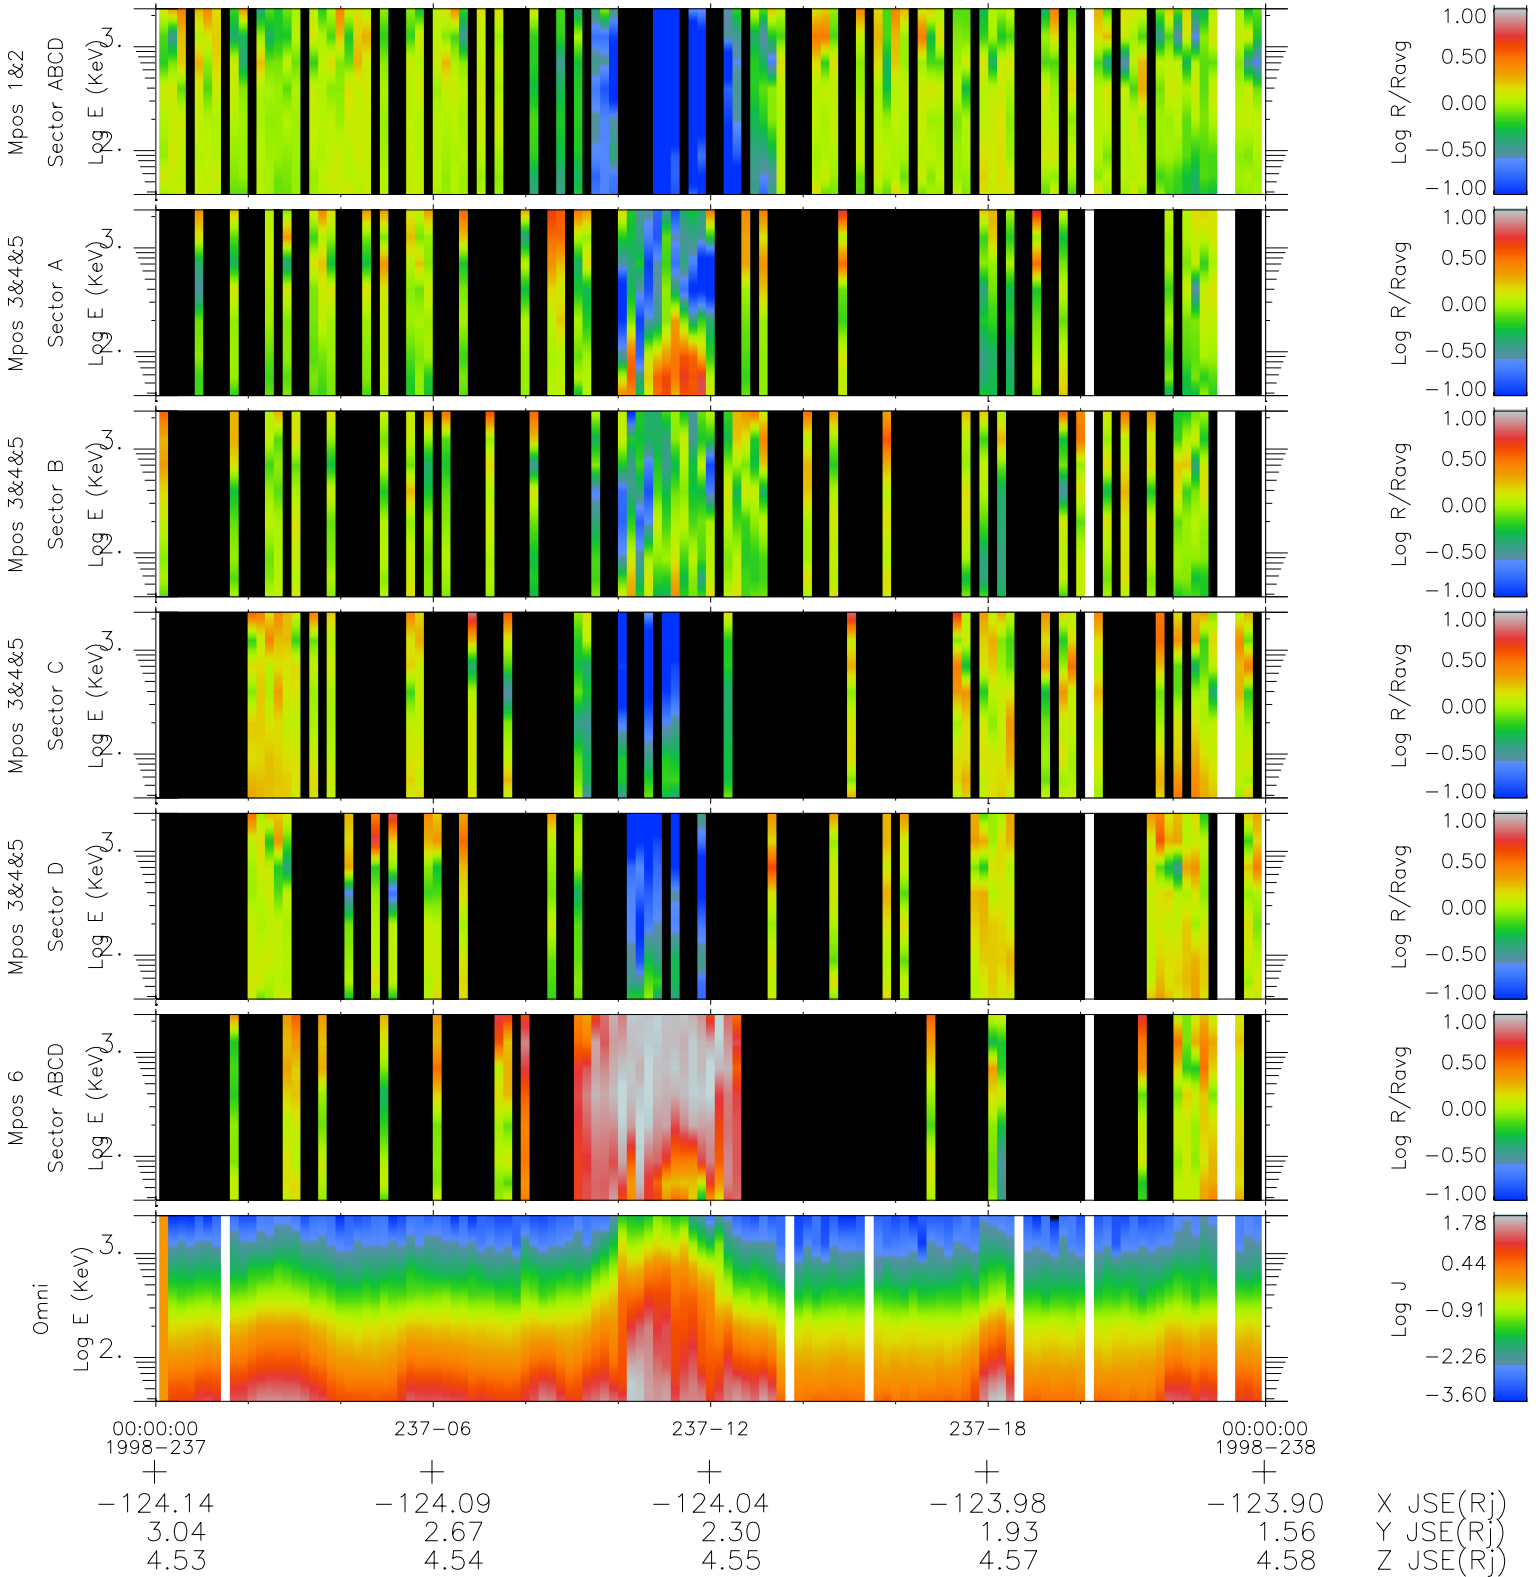

Galileo EPD Real Time R6 Ions Spectra 98237

Software Version: RTSPEC_R6 V 1.20
 Data Production: 06-03-00
 Plot Production: Sun Sep 16 12:16:17 2001
 Color File: wondr3
 Geofactor File: 1.1

- ◇ = Jupiter look direction
- = Corotation look direction