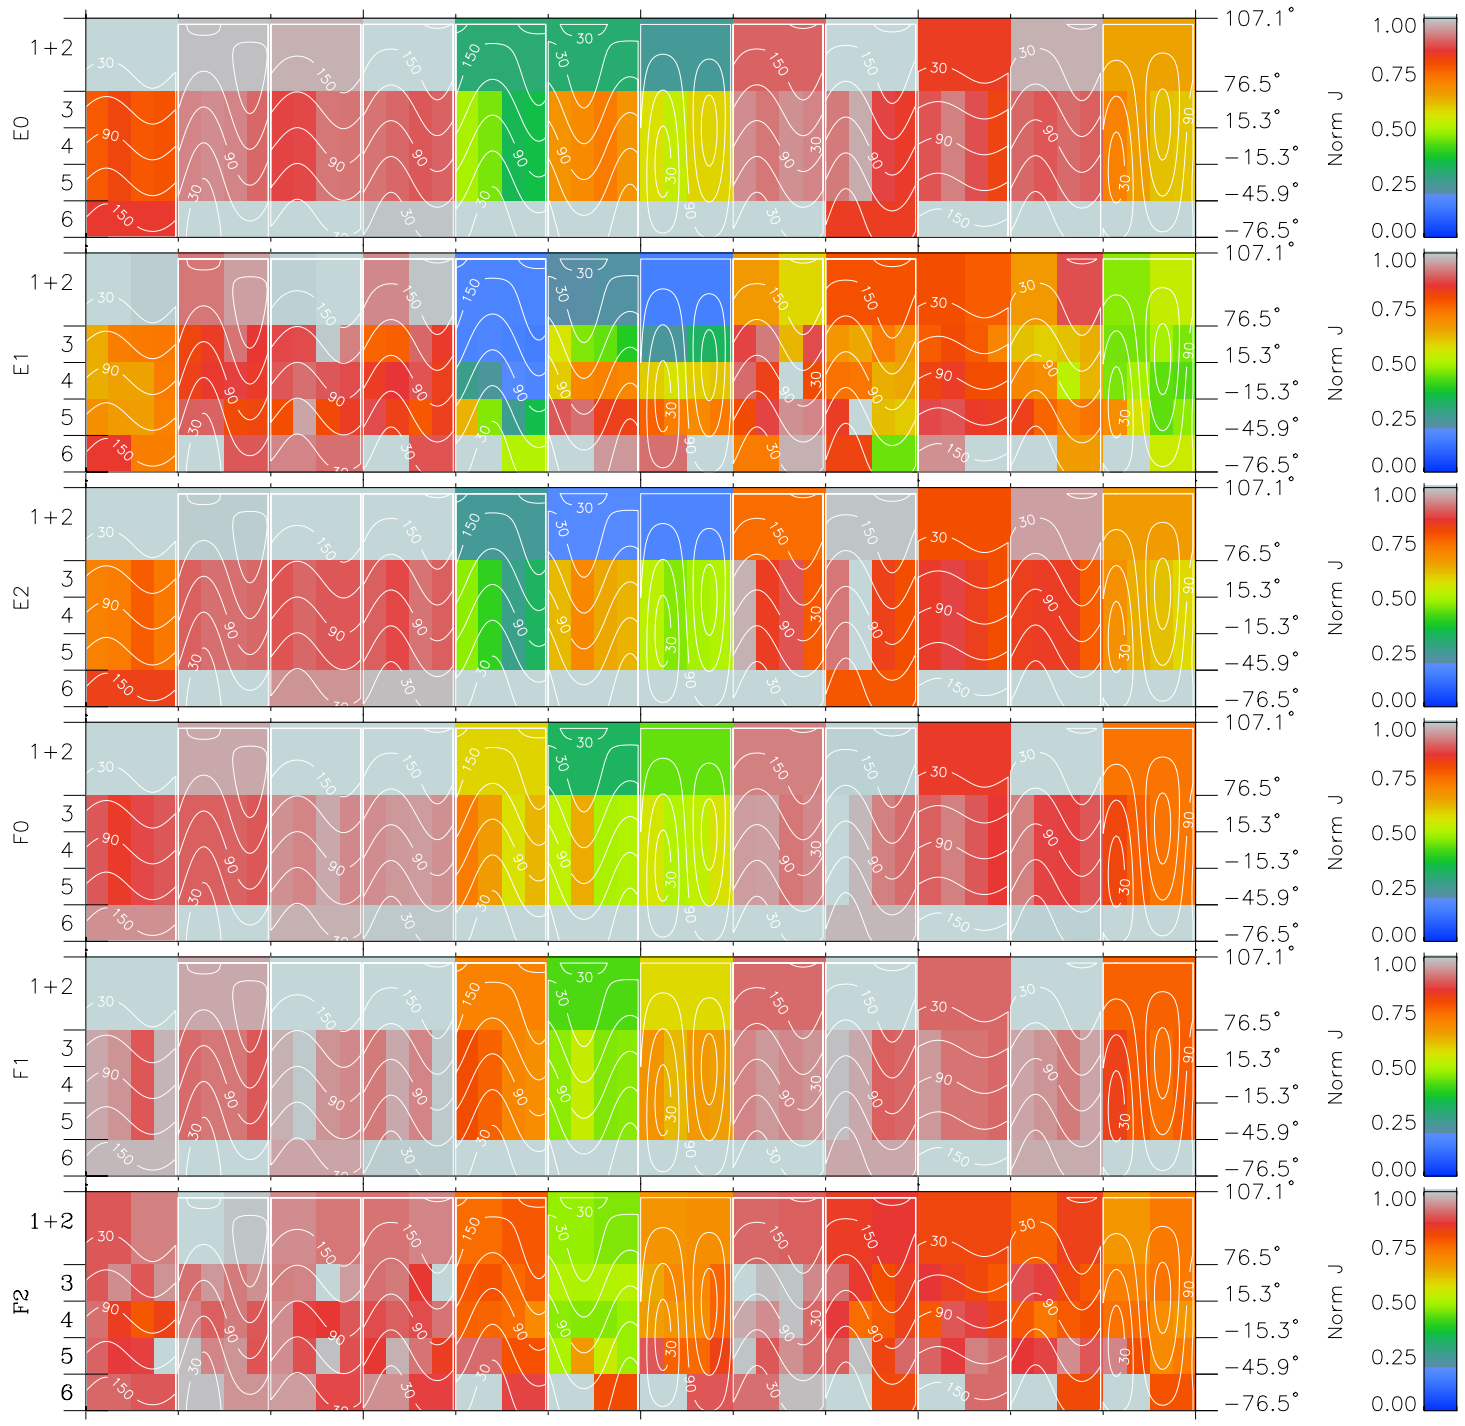

Galileo EPD Real Time All-Sky Anisotropies 98237

Software Version: RTSKY_NORM V 1.20
Data Production: 06-03-00
Plot Production: Sun Sep 16 12:17:11 2001
Color File: wondr3
Geofactor File: 1.1

00:00:00 1998-237	237-06	237-12	237-18	00:00:00 1998-238	
+	+	+	+	+	X JSE(R _j)
-124.14	-124.09	-124.04	-123.98	-123.90	Y JSE(R _j)
3.04	2.67	2.30	1.93	1.56	Z JSE(R _j)
4.53	4.54	4.55	4.57	4.58	

- ◇ = Jupiter look direction
- = Corotation look direction