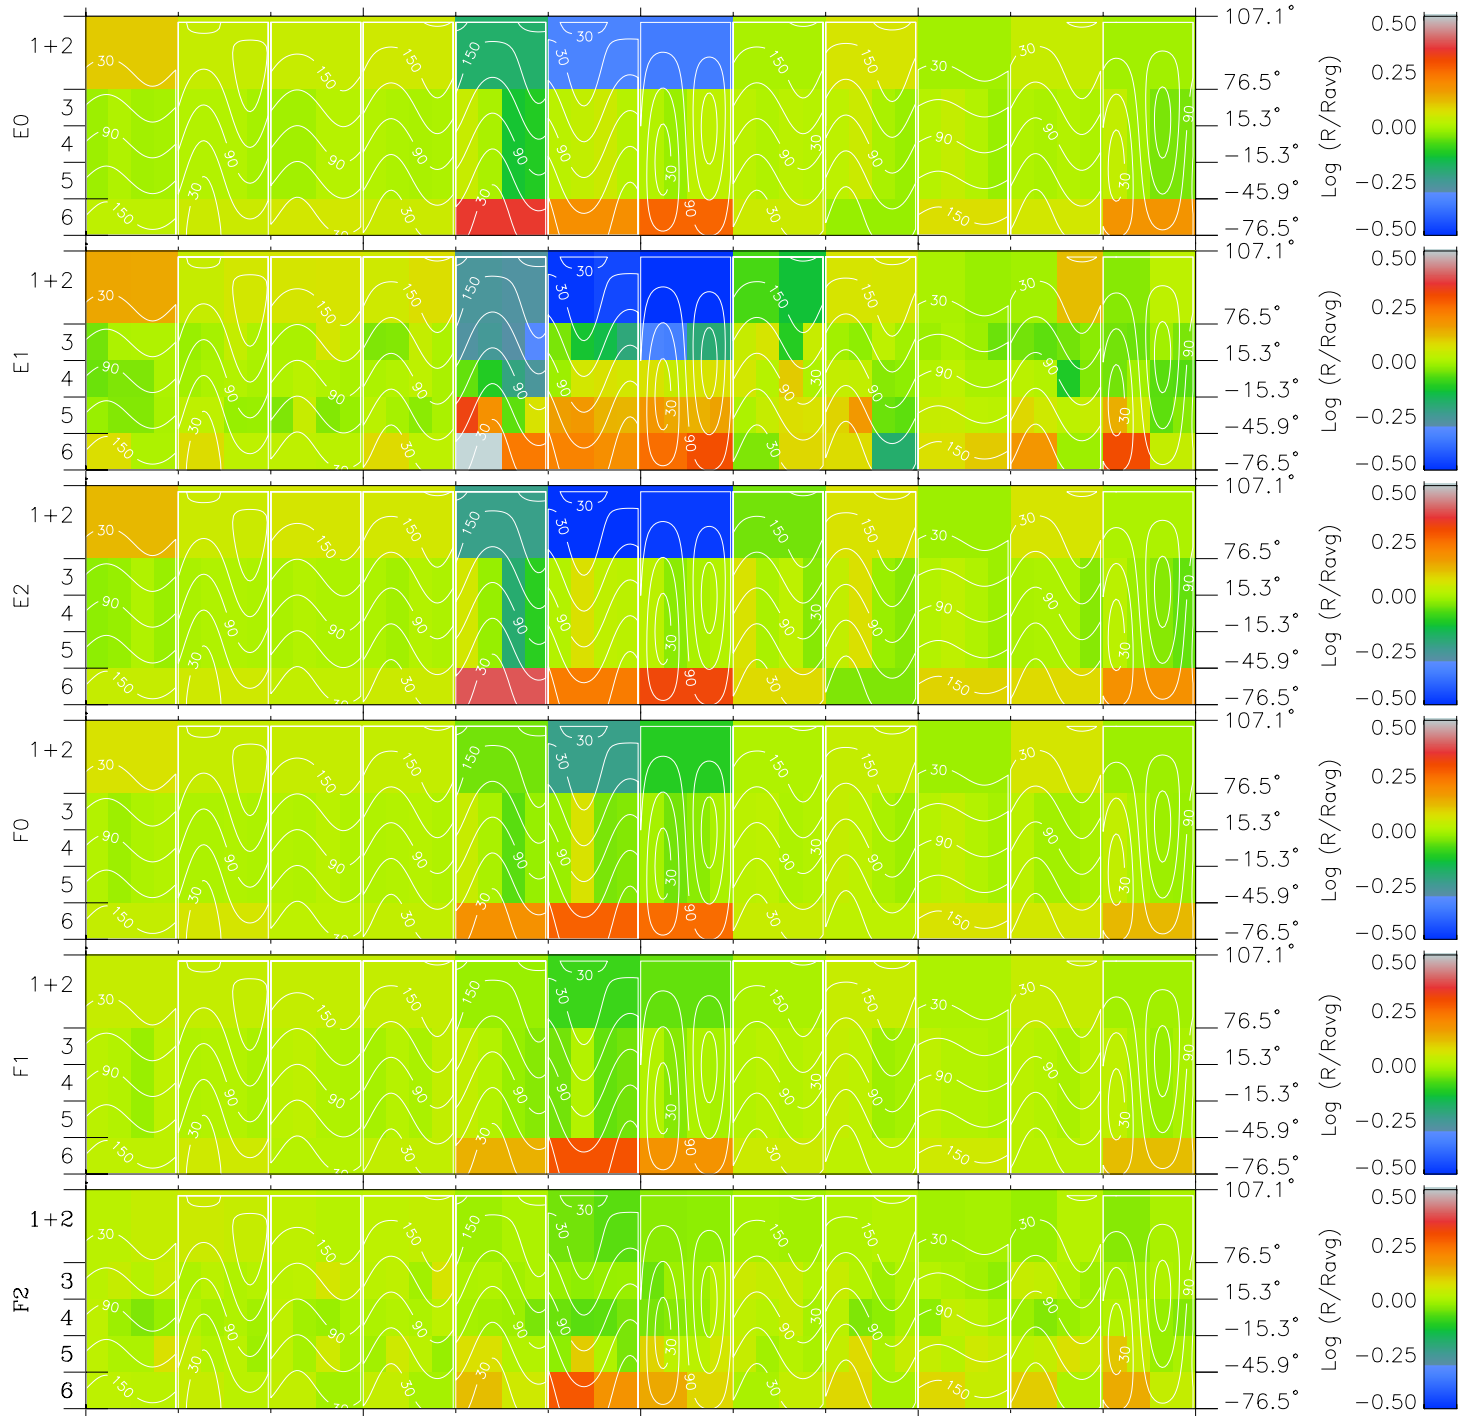

Galileo EPD Real Time All-Sky Anisotropies 98237

Software Version: RTSKY_MEAN V 1.20
 Data Production: 06-03-00
 Plot Production: Sun Sep 16 12:16:44 2001
 Color File: wondr3
 Geofactor File: 1.1

00:00:00 1998-237	237-06	237-12	237-18	00:00:00 1998-238	
+	+	+	+	+	
-124.14	-124.09	-124.04	-123.98	-123.90	X JSE(R _j)
3.04	2.67	2.30	1.93	1.56	Y JSE(R _j)
4.53	4.54	4.55	4.57	4.58	Z JSE(R _j)

- ◇ = Jupiter look direction
- = Corotation look direction