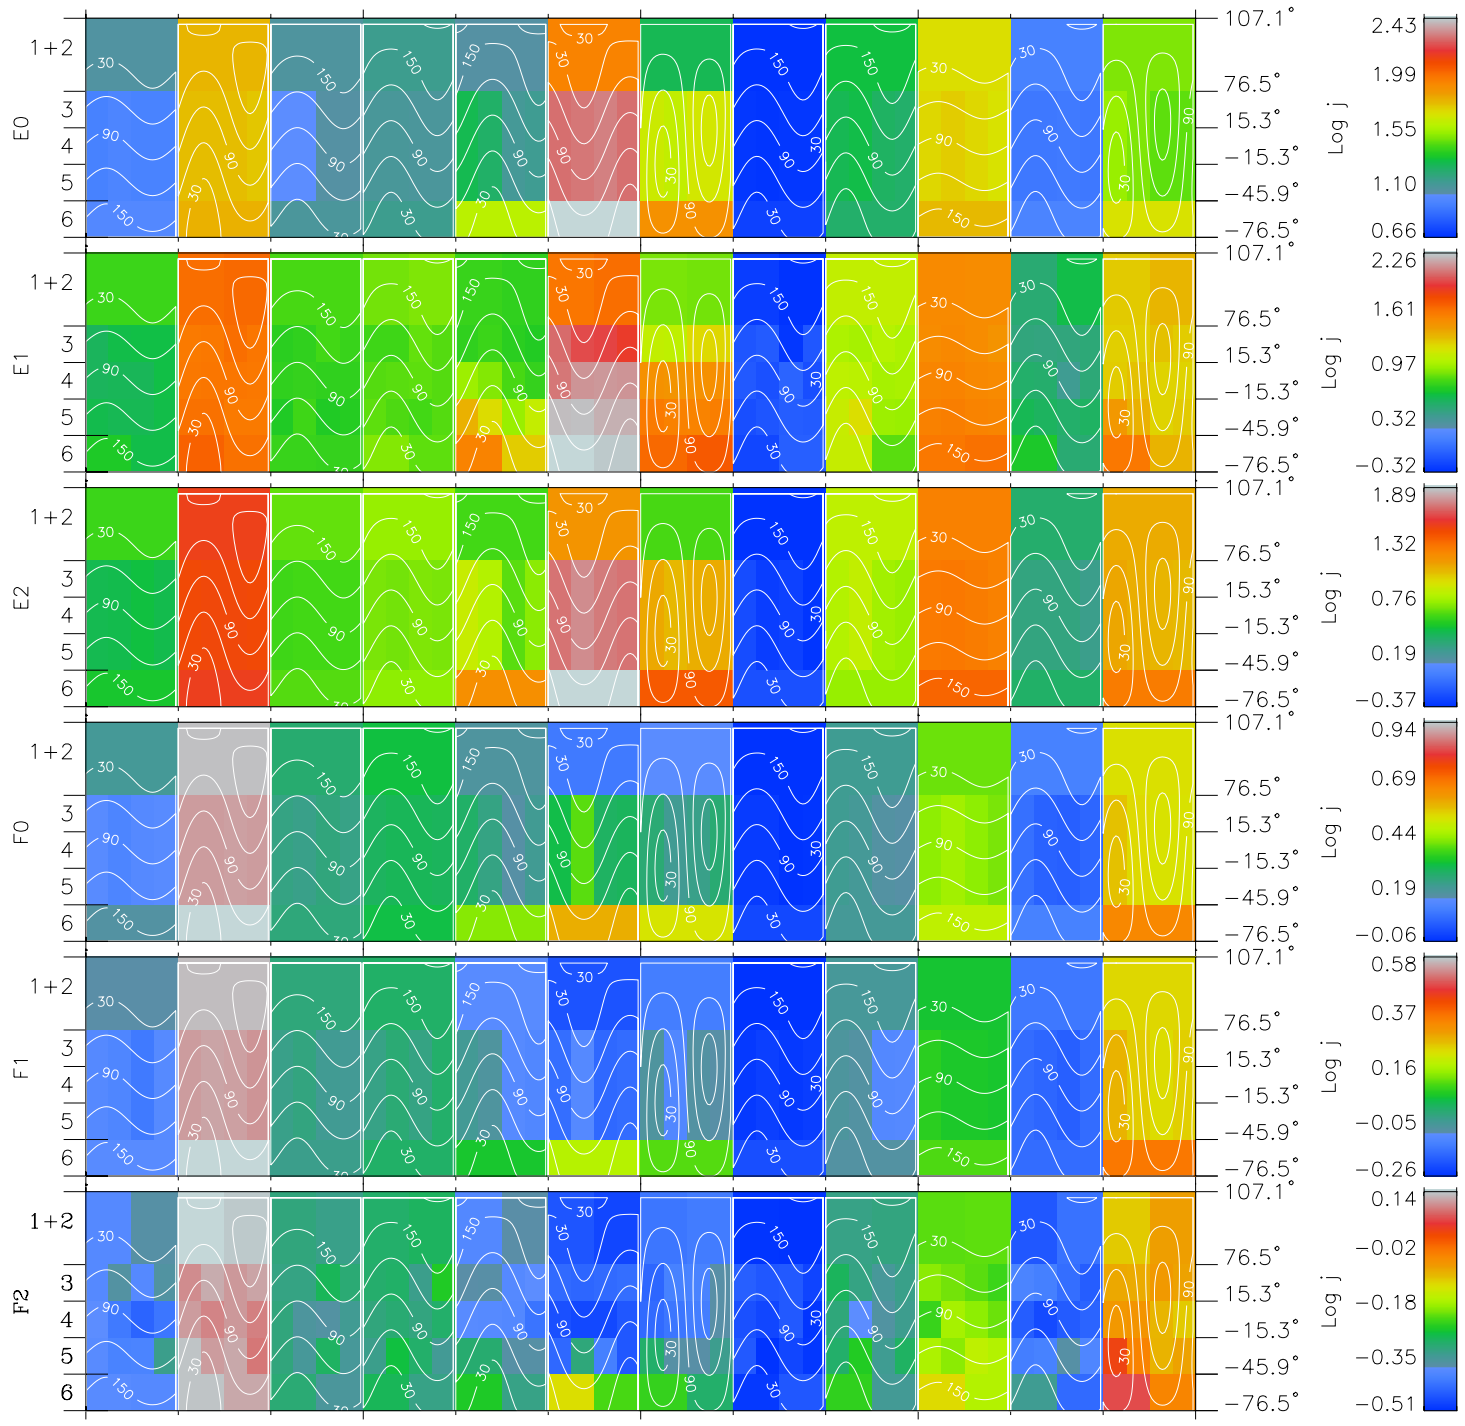

Galileo EPD Real Time All-Sky Anisotropies 98237

Software Version: RTSKY_FLUX V 1.20
Data Production: 06-03-00
Plot Production: Sun Sep 16 12:16:58 2001
Color File: wondr3
Geofactor File: 1.1

00:00:00 1998-237	237-06	237-12	237-18	00:00:00 1998-238	
+	+	+	+	+	X JSE(R _j)
-124.14	-124.09	-124.04	-123.98	-123.90	Y JSE(R _j)
3.04	2.67	2.30	1.93	1.56	Z JSE(R _j)
4.53	4.54	4.55	4.57	4.58	

- ◇ = Jupiter look direction
- ◻ = Corotation look direction