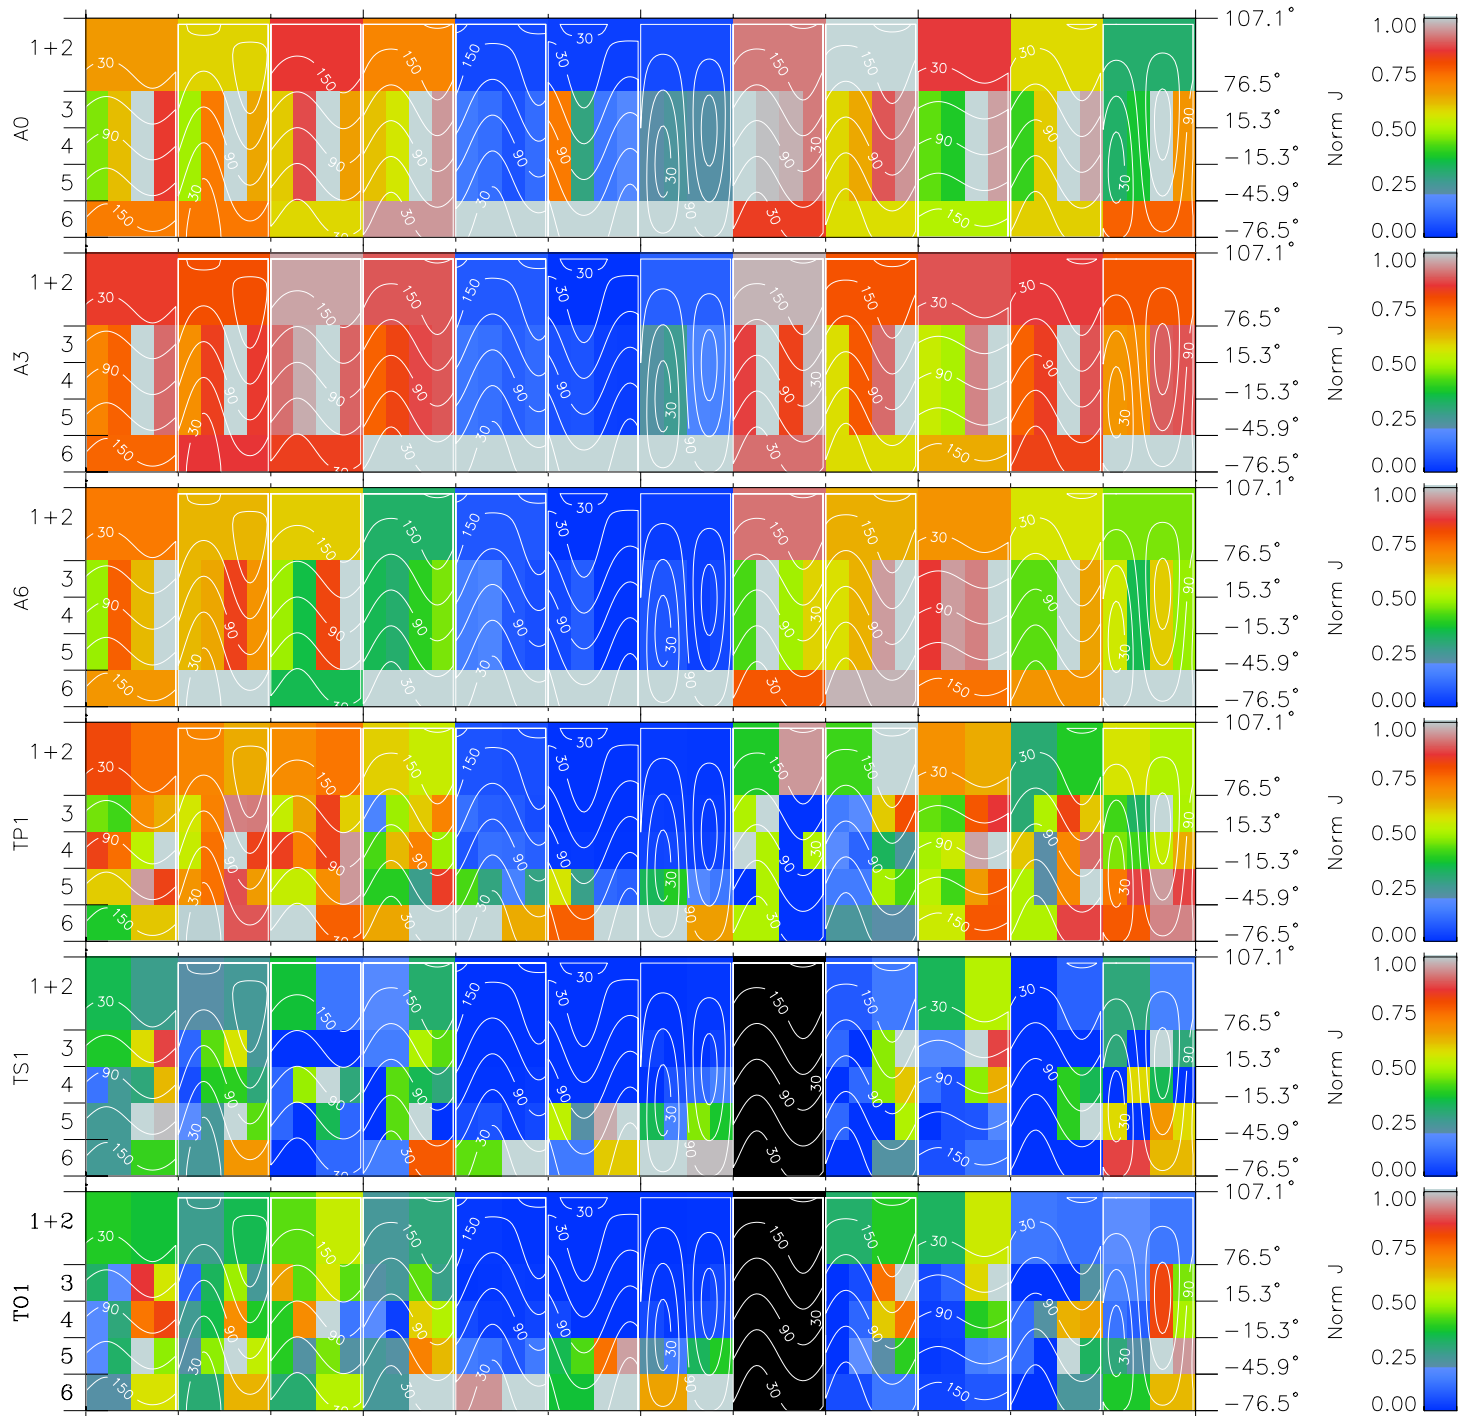

Galileo EPD Real Time All-Sky Anisotropies 98237

Software Version: RTSKY_NORM V 1.20
Data Production: 06-03-00
Plot Production: Sun Sep 16 12:17:05 2001
Color File: wondr3
Geofactor File: 1.1

00:00:00 1998-237	237-06	237-12	237-18	00:00:00 1998-238	
+	+	+	+	+	X JSE(R _j)
-124.14	-124.09	-124.04	-123.98	-123.90	Y JSE(R _j)
3.04	2.67	2.30	1.93	1.56	Z JSE(R _j)
4.53	4.54	4.55	4.57	4.58	

- ◇ = Jupiter look direction
- = Corotation look direction