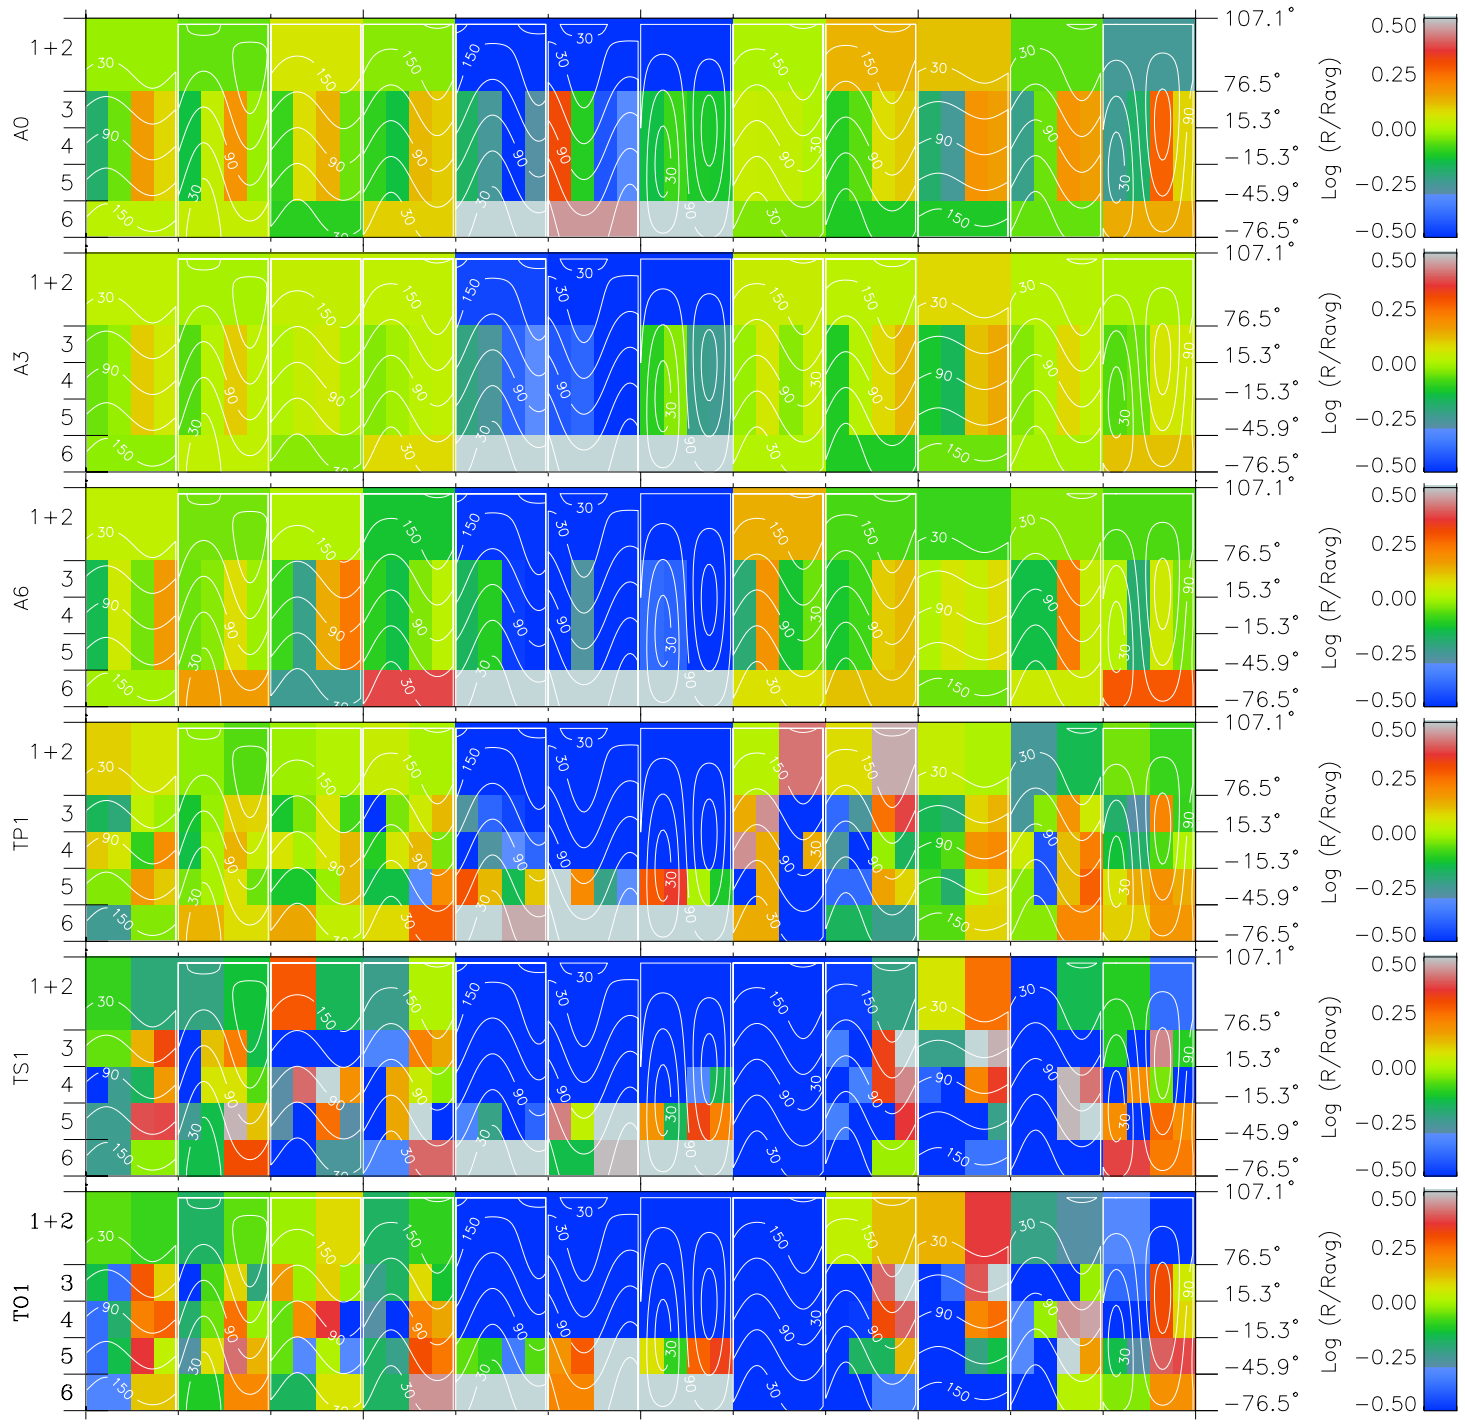

Galileo EPD Real Time All-Sky Anisotropies 98237

Software Version: RTSKY_MEAN V 1.20
 Data Production: 06-03-00
 Plot Production: Sun Sep 16 12:16:37 2001
 Color File: wondr3
 Geofactor File: 1.1

00:00:00 1998-237	237-06	237-12	237-18	00:00:00 1998-238	X JSE(R _j)
+ -124.14	+ -124.09	+ -124.04	+ -123.98	+ -123.90	Y JSE(R _j)
3.04	2.67	2.30	1.93	1.56	Z JSE(R _j)
4.53	4.54	4.55	4.57	4.58	

- ◇ = Jupiter look direction
- = Corotation look direction